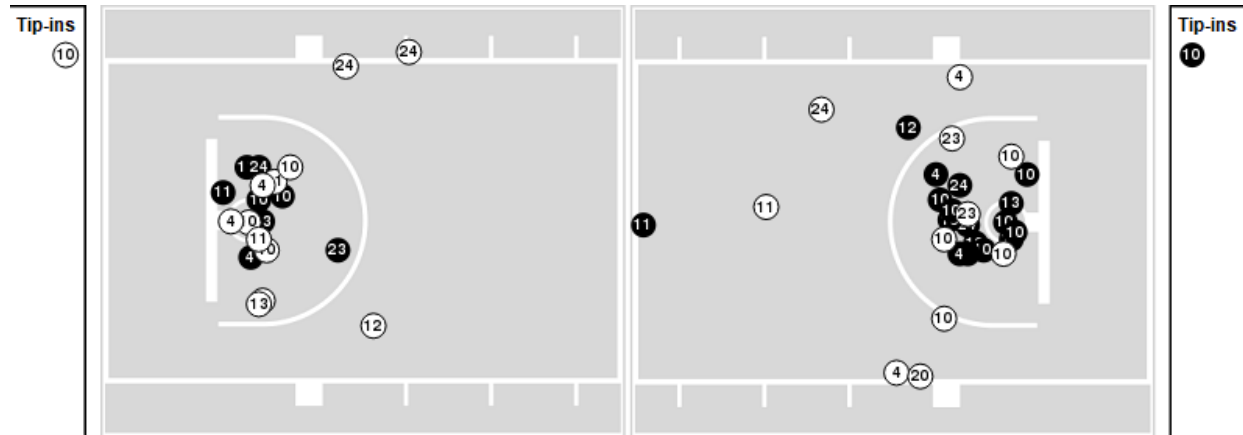

Blow Up Chart

● Made ○ Missed N - Player Number

LSU	M/A	%
Field Goals	30/71	42
2 Points	28/57	49
3 Points	2/14	14
Free Throws	23/29	79

LSU	M/A	%
Points in the Paint	50 (25 / 45)	56
Fast Break Points	18 (11/13)	85
Second Chance Points	19 (12/20)	60
Effective FG%	44