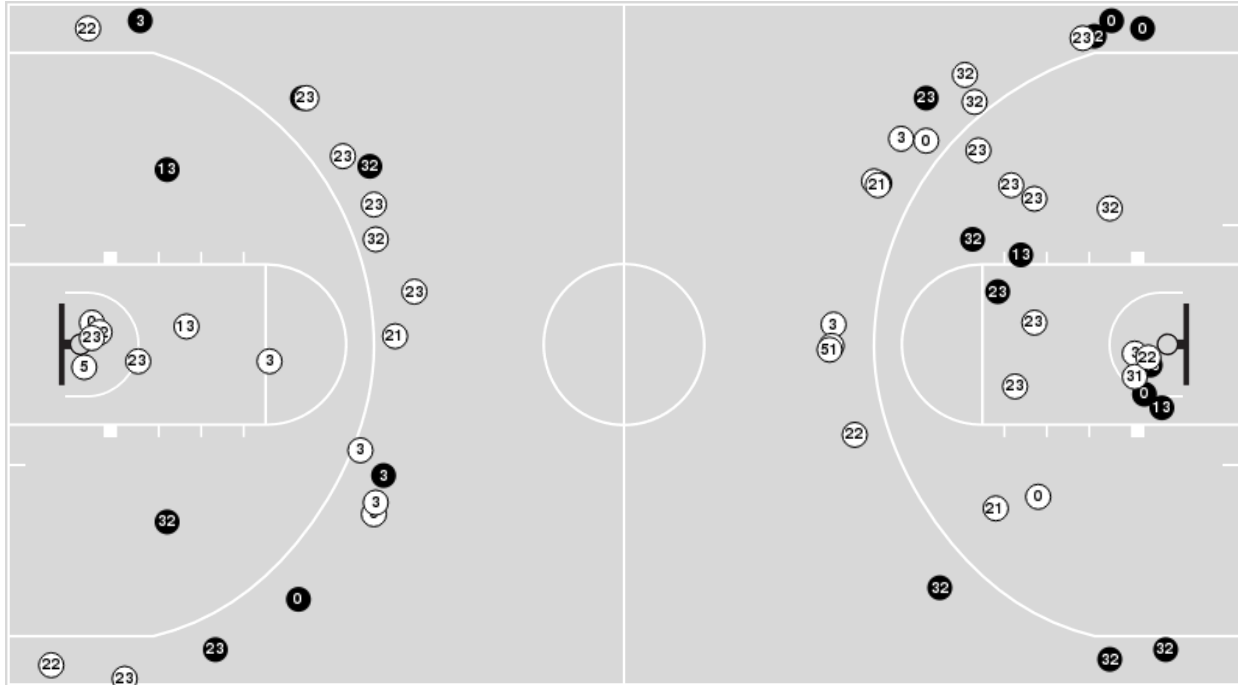

Players => AllFG Types=>AllResults=>All

Alabama

All Field Goals