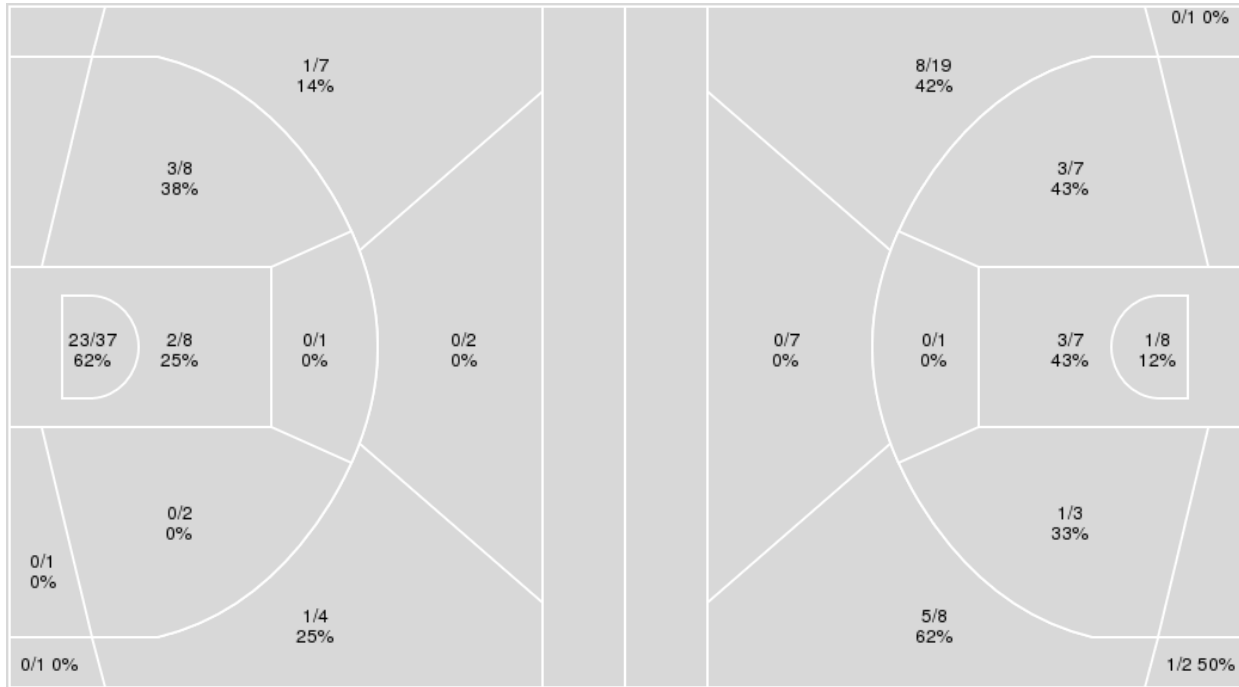

Alabama at LSU

02/11/24 Maravich Assembly Center, Baton Rouge
2023-24 Women's Basketball

Game Time: 3:00 PM
Game Duration: 2:05
Attendance: 12,228

Officials: Brian Hall, Billy Smith, Nykesha Thompson

{ Players => 1, 2, 4, 5, 10, 11, 12, 13, 14, 20, 23, 24, 55; } FG Types => { Players => All; } FG Types => All; Results => All;
All; Results => All;

LSU

Alabama

LSU	M/A	%
Field Goals	30/71	42
2 Points	28/57	49
3 Points	2/14	14
Free Throws	23/29	79

Alabama	M/A	%
Field Goals	22/63	35
2 Points	8/26	31
3 Points	14/37	38
Free Throws	8/17	47