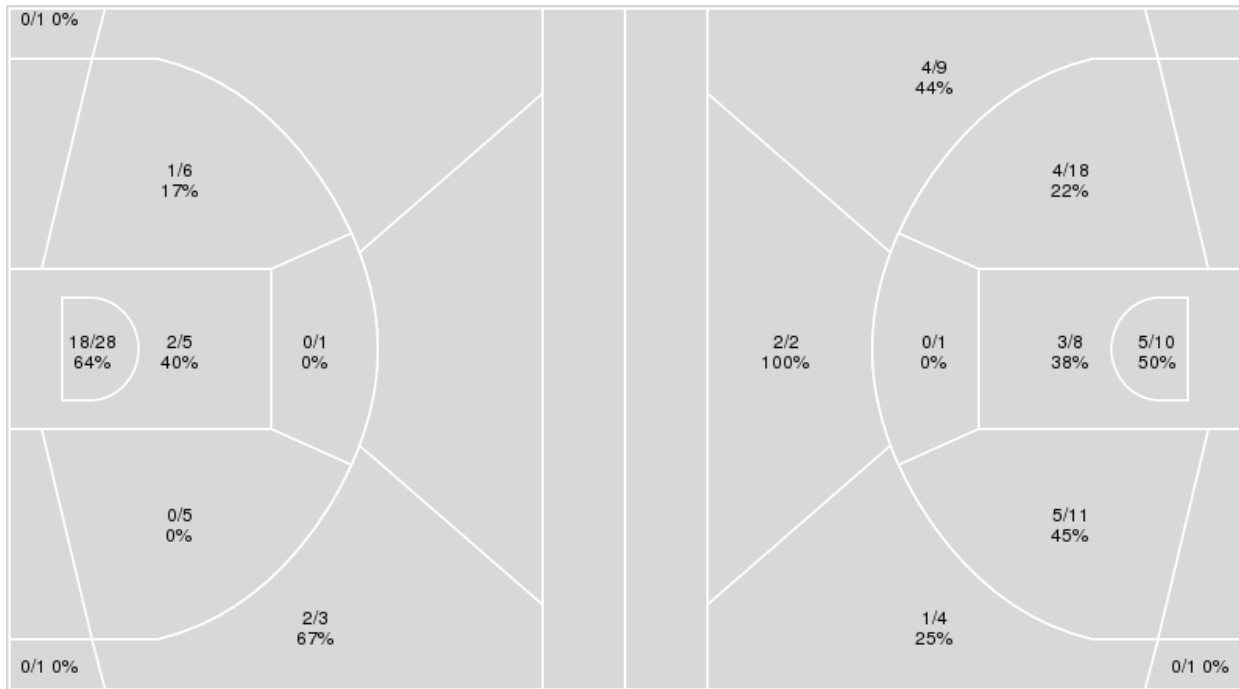

Auburn at LSU

02/22/24 Maravich Assembly Center, Baton Rouge
2023-24 Women's Basketball

Game Time: 8:00 PM
Game Duration: 2:18
Attendance: 11,453

Officials: Roy Gulbeyan, Felicia Grinter, Cameron Inouye

{ Players => 1, 2, 4, 5, 10, 11, 12, 13, 14, 20, 23, 24, 55; } FG Types => All; Results => All;

{ Players => 0, 1, 2, 3, 4, 5, 12, 14, 15, 20, 21, 23, 24, 30, 32; } FG Types => All; Results => All;

LSU

Auburn

LSU	M/A	%
Field Goals	23/50	46
2 Points	21/45	47
3 Points	2/5	40
Free Throws	23/27	85

Auburn	M/A	%
Field Goals	24/64	38
2 Points	17/48	35
3 Points	7/16	44
Free Throws	11/16	69