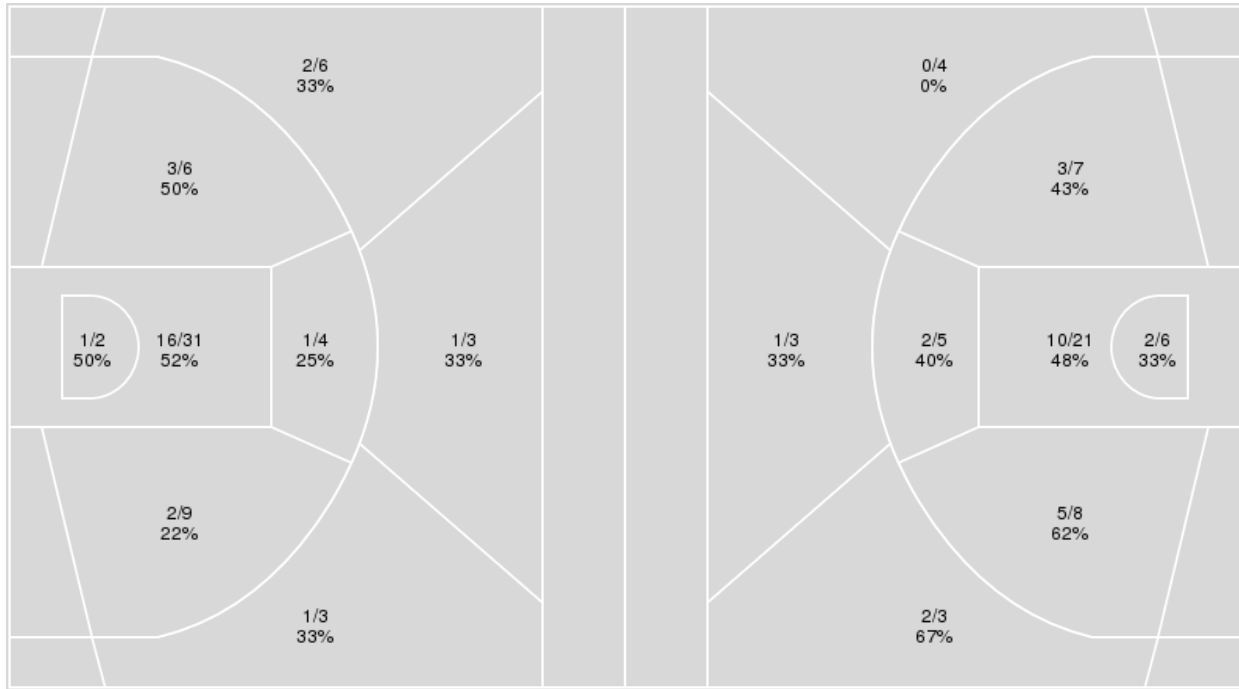

Ole Miss at LSU

03/09/24 Bon Secours Wellness Arena, Greenville
2023-24 Women's Basketball

Game Time: 7:00 PM
Game Duration: 2:25
Attendance: 12,784

Officials: Dee Kantner, Kevin Pethtel, Denise Brooks

{ Players => All; } FG Types => All; Results => All;

{ Players => 1, 2, 3, 5, 10, 12, 13, 20, 21, 22, 23, 24, 32, 33, 35; } FG
Types => All; Results => All;

LSU

Ole Miss

LSU	M/A	%
Field Goals	27/64	42
2 Points	23/52	44
3 Points	4/12	33
Free Throws	17/21	81

Ole Miss	M/A	%
Field Goals	25/57	44
2 Points	22/47	47
3 Points	3/10	30
Free Throws	14/20	70