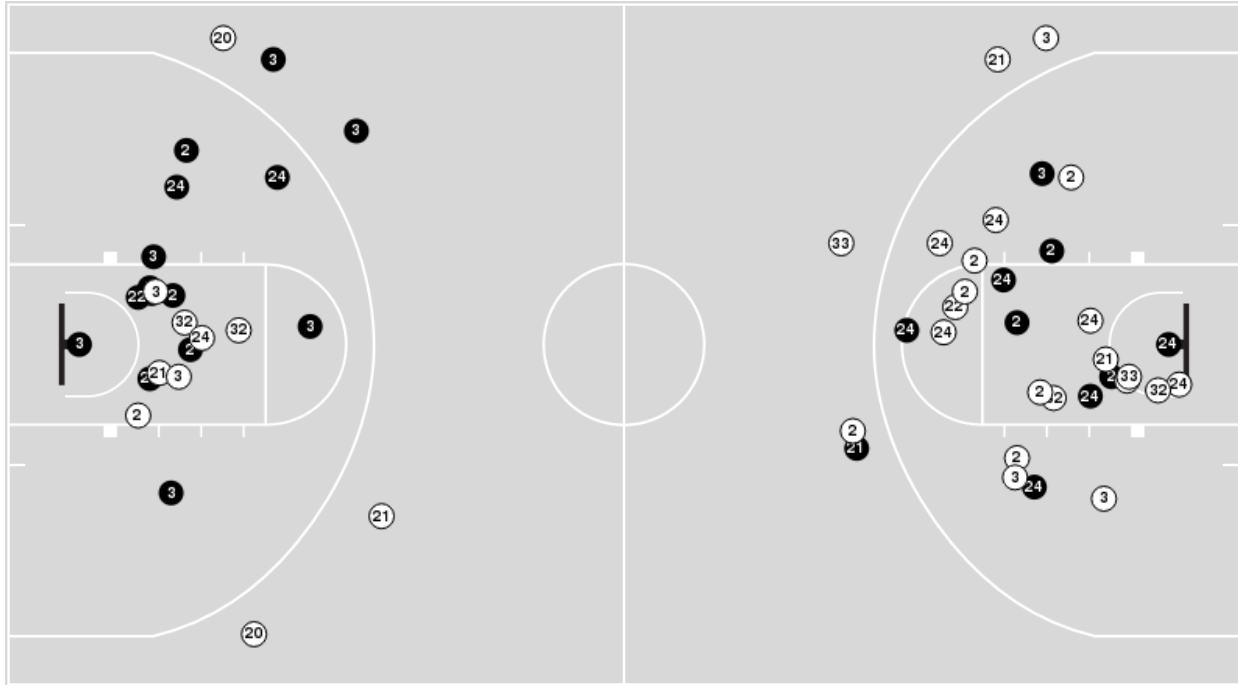

Ole Miss at LSU

Players => 1, 2, 3, 5, 10, 12, 13, 20, 21, 22, 23, 24, 32, 33, 35FG Types=>AllResults=>All

Ole Miss

All Field Goals