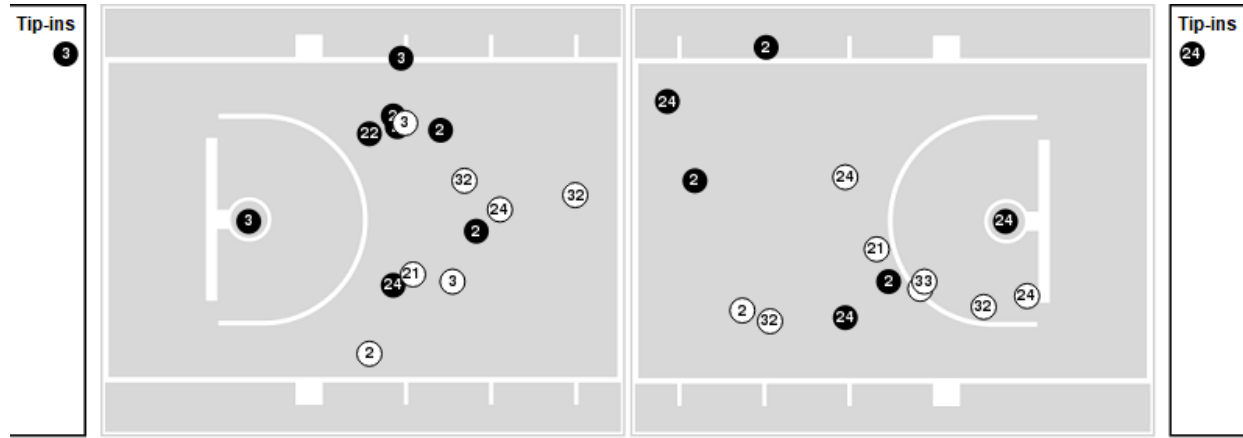

Blow Up Chart

● Made ○ Missed N - Player Number

Ole Miss	M/A	%
Field Goals	25/57	44
2 Points	22/47	47
3 Points	3/10	30
Free Throws	14/20	70

Ole Miss	M/A	%
Points in the Paint	24 (12 / 27)	44
Fast Break Points	9 (5/6)	83
Second Chance Points	11 (5/6)	83
Effective FG%	46