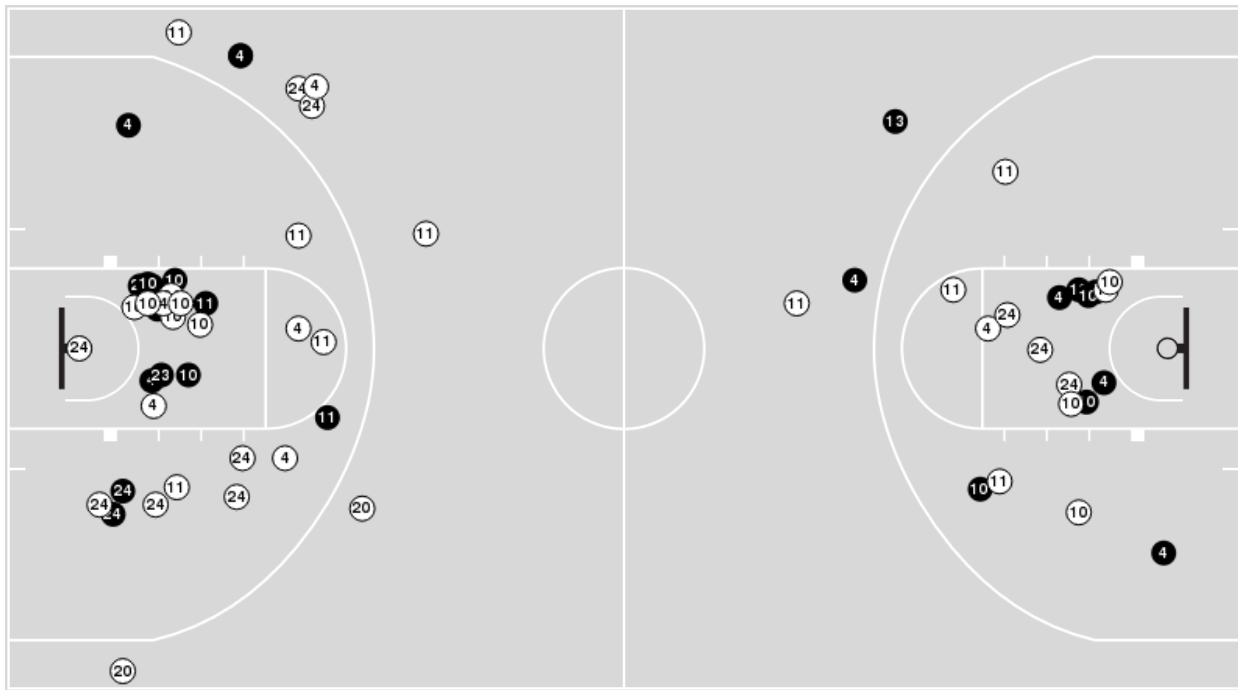

Ole Miss at LSU

03/09/24 Bon Secours Wellness Arena, Greenville
2023-24 Women's Basketball

Game Time: 7:00 PM
Game Duration: 2:25
Attendance: 12,784

Officials: Dee Kantner, Kevin Pethtel, Denise Brooks

Players => AllFG Types=>AllResults=>All

LSU

All Field Goals