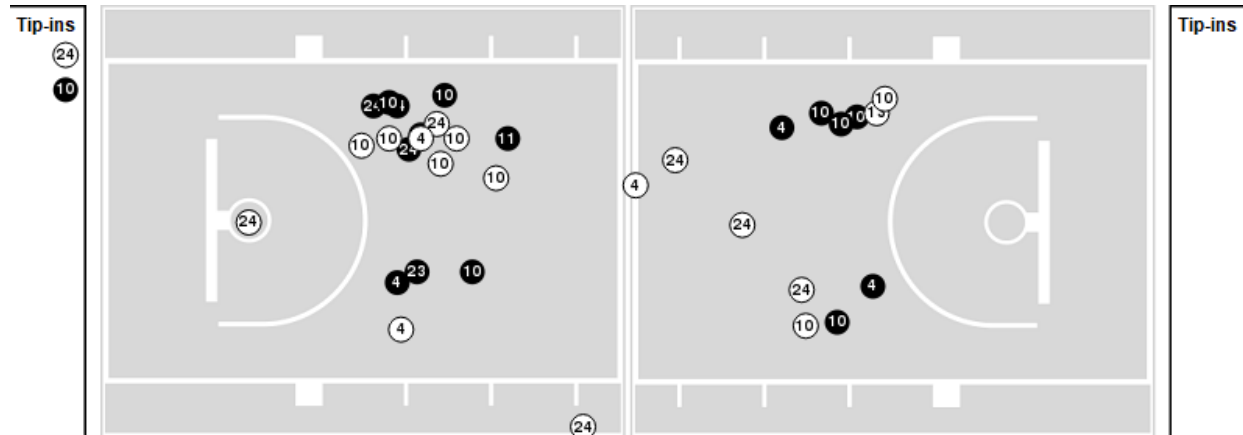

Ole Miss	M/A	%
Points in the Paint	24 (12 / 27)	44
Fast Break Points	9 (5/6)	83
Second Chance Points	11 (5/6)	83
Effective FG%	46	

Ole Miss at LSU

03/09/24 Bon Secours Wellness Arena, Greenville
2023-24 Women's Basketball

Game Time: 7:00 PM
Game Duration: 2:25
Attendance: 12,784

Officials: Dee Kantner, Kevin Pethtel, Denise Brooks

Players => AllFG Types=>AllResults=>All

LSU

All Field Goals

Blow Up Chart

● Made ○ Missed N - Player Number