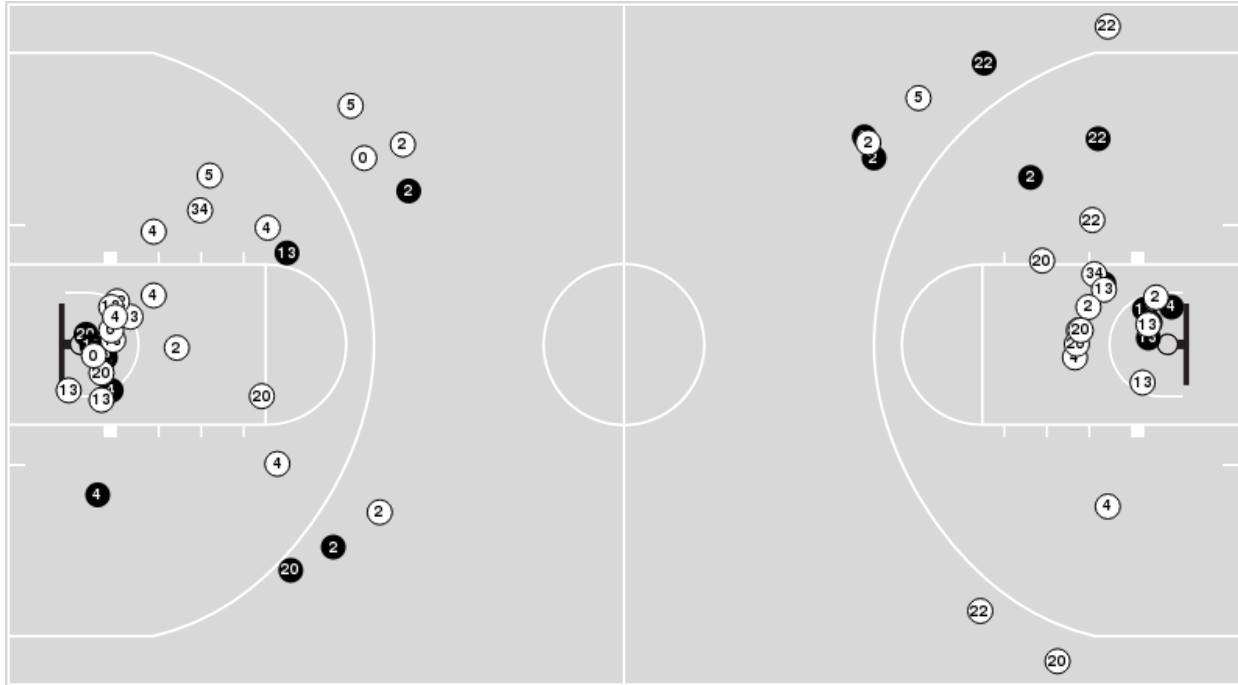

Officials: Brian Hall, Denise Brooks, Michael McConnell

Players => 0, 2, 3, 4, 5, 13, 20, 21, 22, 24, 34, 44FG Types=>AllResults=>All

Kentucky

All Field Goals