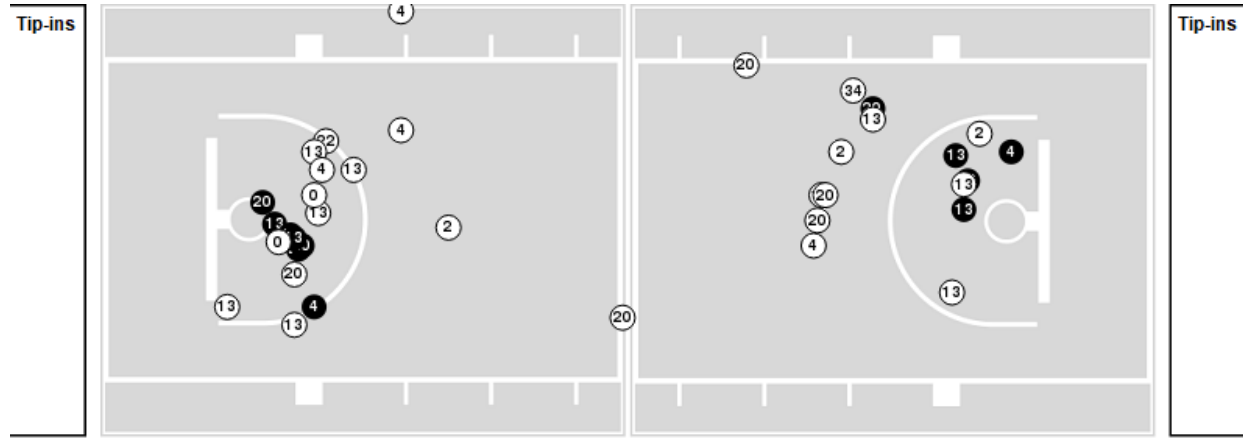

Blow Up Chart

● Made ○ Missed N - Player Number

Kentucky	M/A	%
Field Goals	22/62	35
2 Points	16/47	34
3 Points	6/15	40
Free Throws	6/14	43

Kentucky	M/A	%
Points in the Paint	24 (12 / 35)	34
Fast Break Points	10 (5/5)	100
Second Chance Points	3 (2/12)	17
Effective FG%	40