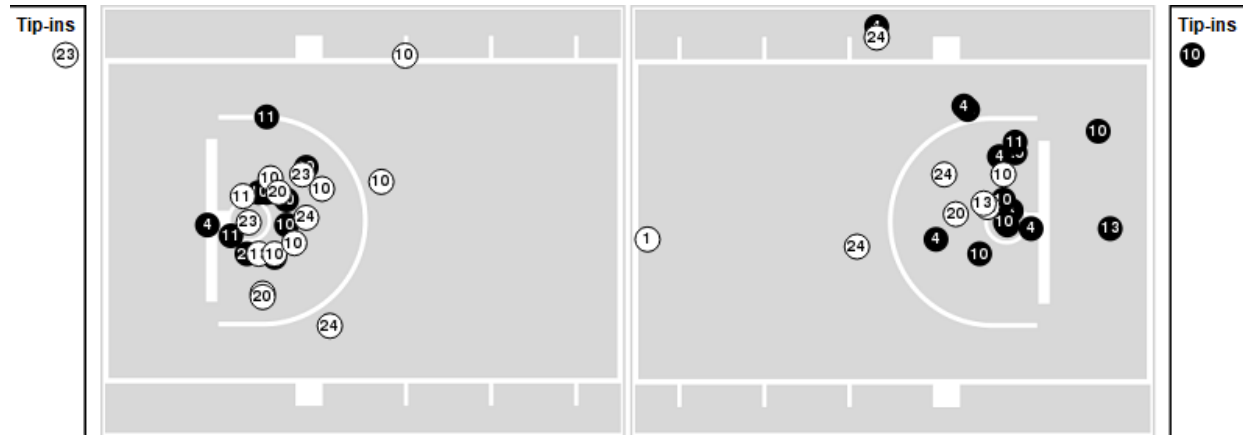

Blow Up Chart

● Made   ○ Missed   N - Player Number

LSU	M/A	%
Field Goals	31/69	45
2 Points	30/57	53
3 Points	1/12	8
Free Throws	14/17	82

LSU	M/A	%
Points in the Paint	50 (25 / 46)	54
Fast Break Points	22 (12/12)	100
Second Chance Points	5 (3/12)	25
Effective FG%	46