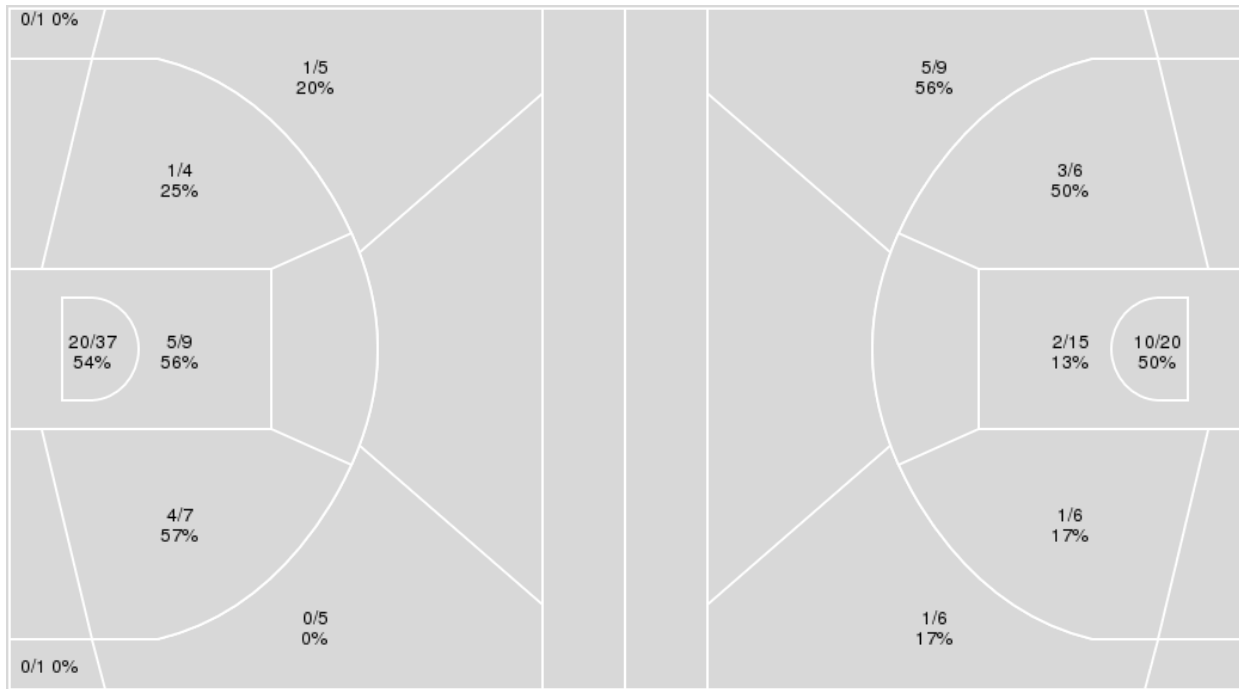

Kentucky at LSU

03/03/24 Maravich Assembly Center, Baton Rouge
2023-24 Women's Basketball

Game Time: 1:00 PM
Game Duration: 1:51
Attendance: 13,044

Officials: Brian Hall, Denise Brooks, Michael McConnell

{ Players => 1, 2, 4, 5, 10, 11, 12, 13, 14, 20, 23, 24, 55; } FG Types => All; Results => All;

{ Players => 0, 2, 3, 4, 5, 13, 20, 21, 22, 24, 34, 44; } FG Types => All; Results => All;

LSU

Kentucky

LSU	M/A	%
Field Goals	31/69	45
2 Points	30/57	53
3 Points	1/12	8
Free Throws	14/17	82

Kentucky	M/A	%
Field Goals	22/62	35
2 Points	16/47	34
3 Points	6/15	40
Free Throws	6/14	43