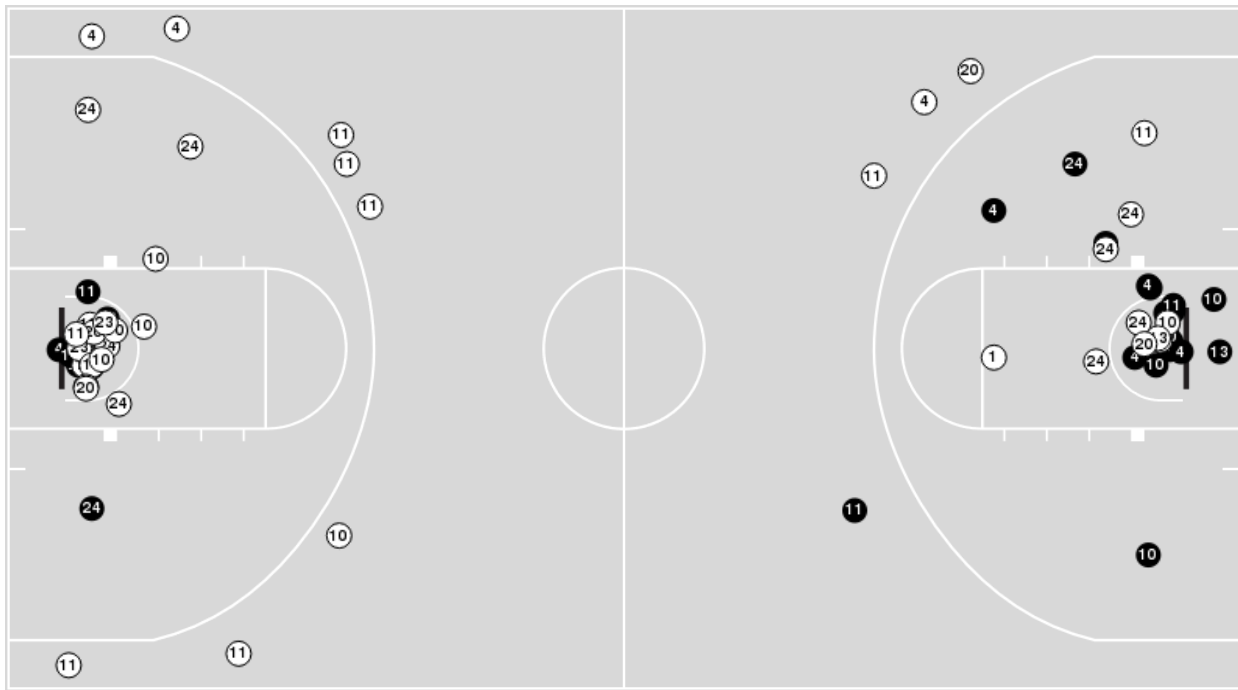

Kentucky at LSU

03/03/24 Maravich Assembly Center, Baton Rouge
2023-24 Women's Basketball

Game Time: 1:00 PM
Game Duration: 1:51
Attendance: 13,044

Officials: Brian Hall, Denise Brooks, Michael McConnell

Players => 1, 2, 4, 5, 10, 11, 12, 13, 14, 20, 23, 24, 55FG Types=>AllResults=>All

LSU

All Field Goals