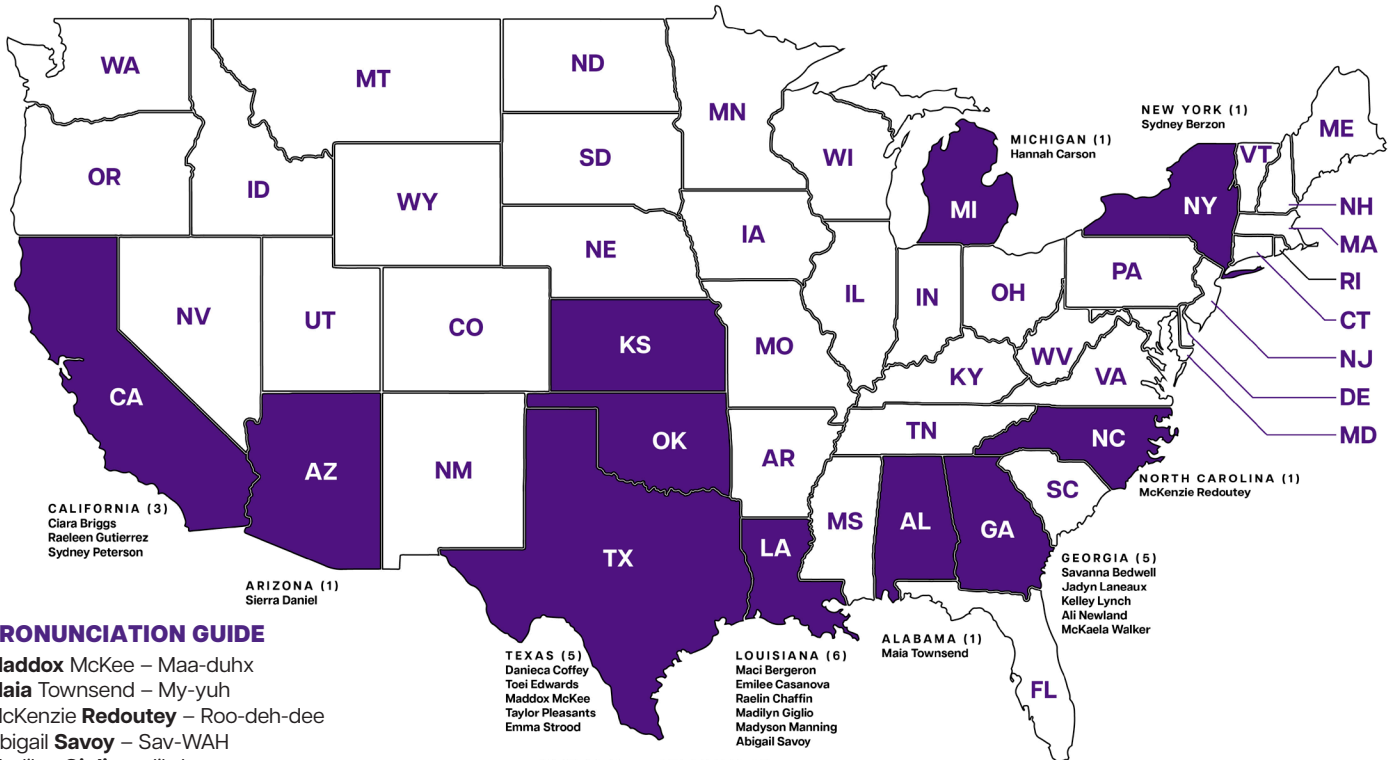

TIGERS BY STATE

PRONUNCIATION GUIDE

- **Maddox** McKee – Maa-duhx
- **Maia** Townsend – My-yuh
- McKenzie **Redoutey** – Roo-deh-dee
- Abigail **Savoy** – Sav-WAH
- Madilyn **Giglio** – Jih-leo
- Maci **Bergeron** – BAA-zher-on
- **Danieca** Coffey – Dan-eh-kuh
- Jadyn **Laneaux** – Leh-no
- Savanna **Bedell** – Beh-dell
- **McKaela** Walker – Muh-KAY-luh
- Raelin **Chaffin** – Chay-fin
- Raeleen **Gutierrez** – Goo-tee-eh-rez
- Beth **Torina** – tohr-REE-na