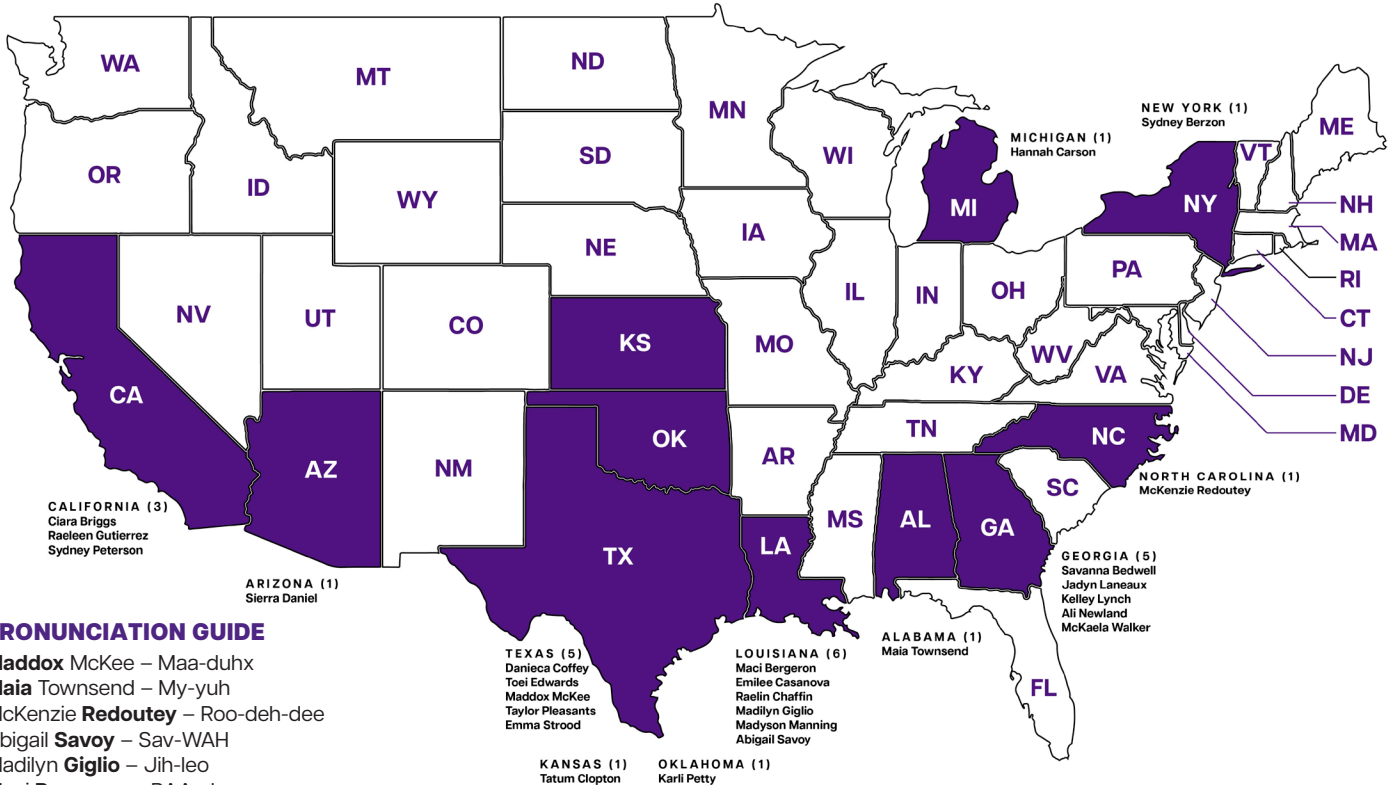

TIGERS BY STATE

PRONUNCIATION GUIDE

- **Maddox** McKee – Maa-duhx
- **Maia** Townsend – My-yuh
- McKenzie **Redoutey** – Roo-deh-dee
- Abigail **Savoy** – Sav-WAH
- Madilyn **Giglio** – Jih-leo
- Maci **Bergeron** – BAA-zher-on
- **Danieca** Coffey – Dan-eh-kuh
- Jadyn **Laneaux** – Leh-no
- Savanna **Bedell** – Beh-dell
- **McKaela** Walker – Muh-KAY-luh
- Raelin **Chaffin** – Chay-fin
- Raeleen **Gutierrez** – Goo-tee-eh-rez
- Beth **Torina** – tohr-REE-na