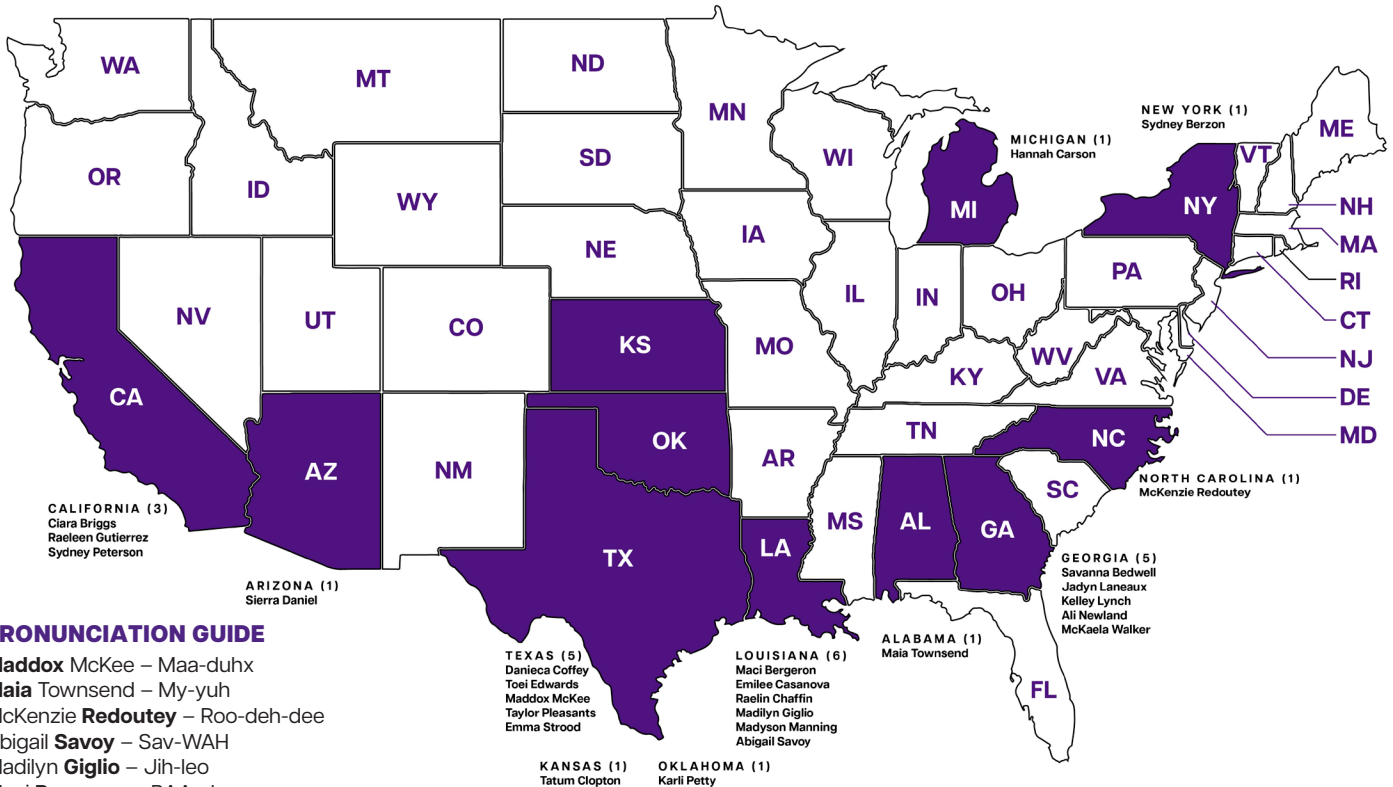

TIGERS BY STATE

PRONUNCIATION GUIDE

- **Maddox** McKee – Maa-duhx
- **Maia** Townsend – My-yuh
- McKenzie **Redoutey** – Roo-deh-dee
- Abigail **Savoy** – Sav-WAH
- Madilyn **Giglio** – Jih-leo
- Maci **Bergeron** – BAA-zher-on
- **Danieca** Coffey – Dan-eh-kuh
- Jadyn **Laneaux** – Leh-no
- Savanna **Bedell** – Beh-dell
- **McKaela** Walker – Muh-KAY-luh
- Raelin **Chaffin** – Chay-fin
- Raeleen **Gutierrez** – Goo-tee-eh-rez
- Beth **Torina** – tohr-REE-na