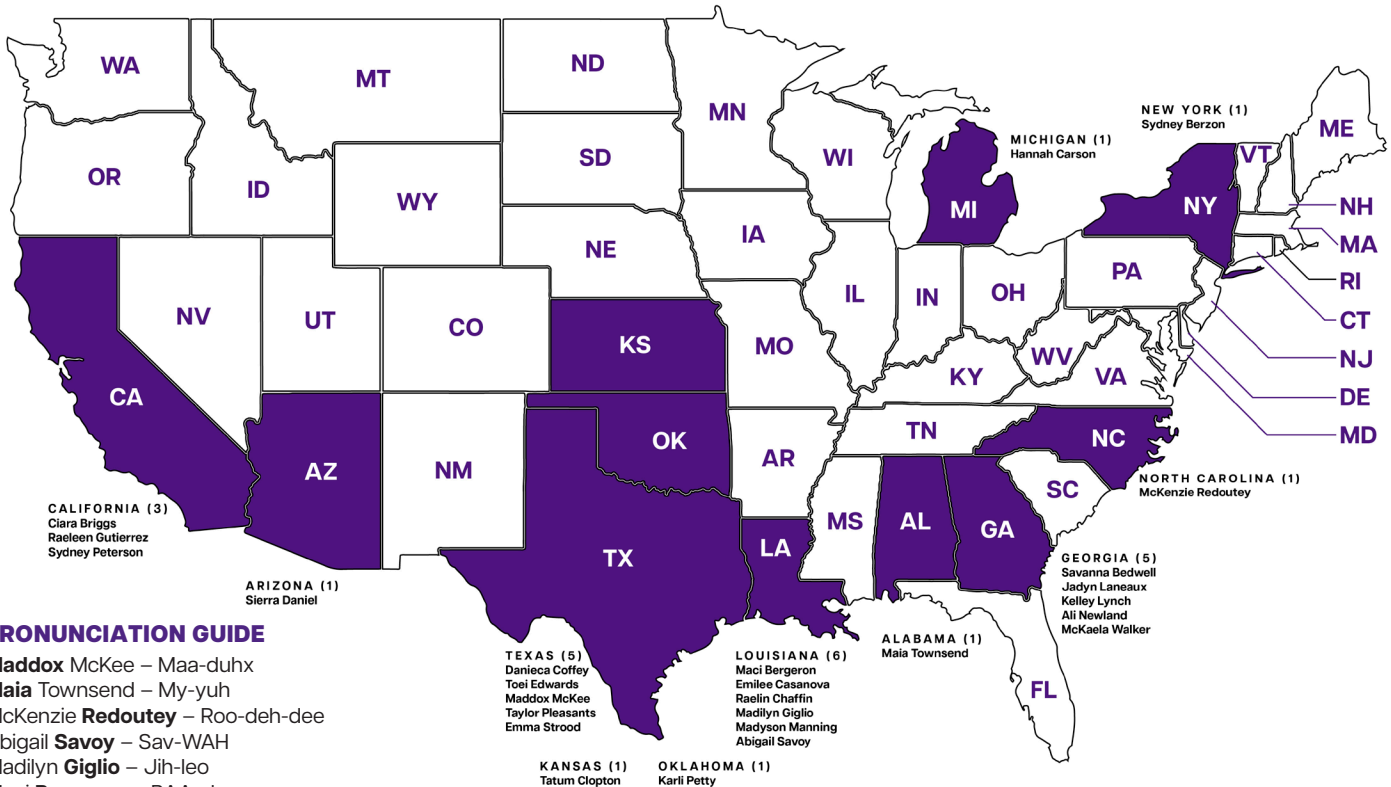

TIGERS BY STATE

PRONUNCIATION GUIDE

- **Maddox** McKee – Maa-duhx
- **Maia** Townsend – My-yuh
- McKenzie **Redoutey** – Roo-deh-dee
- Abigail **Savoy** – Sav-WAH
- Madilyn **Giglio** – Jih-leo
- Maci **Bergeron** – BAA-zher-on
- **Danieca** Coffey – Dan-eh-kuh
- Jadyn **Laneaux** – Leh-no
- Savanna **Bedell** – Beh-dell
- **McKaela** Walker – Muh-KAY-luh
- Raelin **Chaffin** – Chay-fin
- Raeleen **Gutierrez** – Goo-tee-eh-rez
- Beth **Torina** – tohr-REE-na