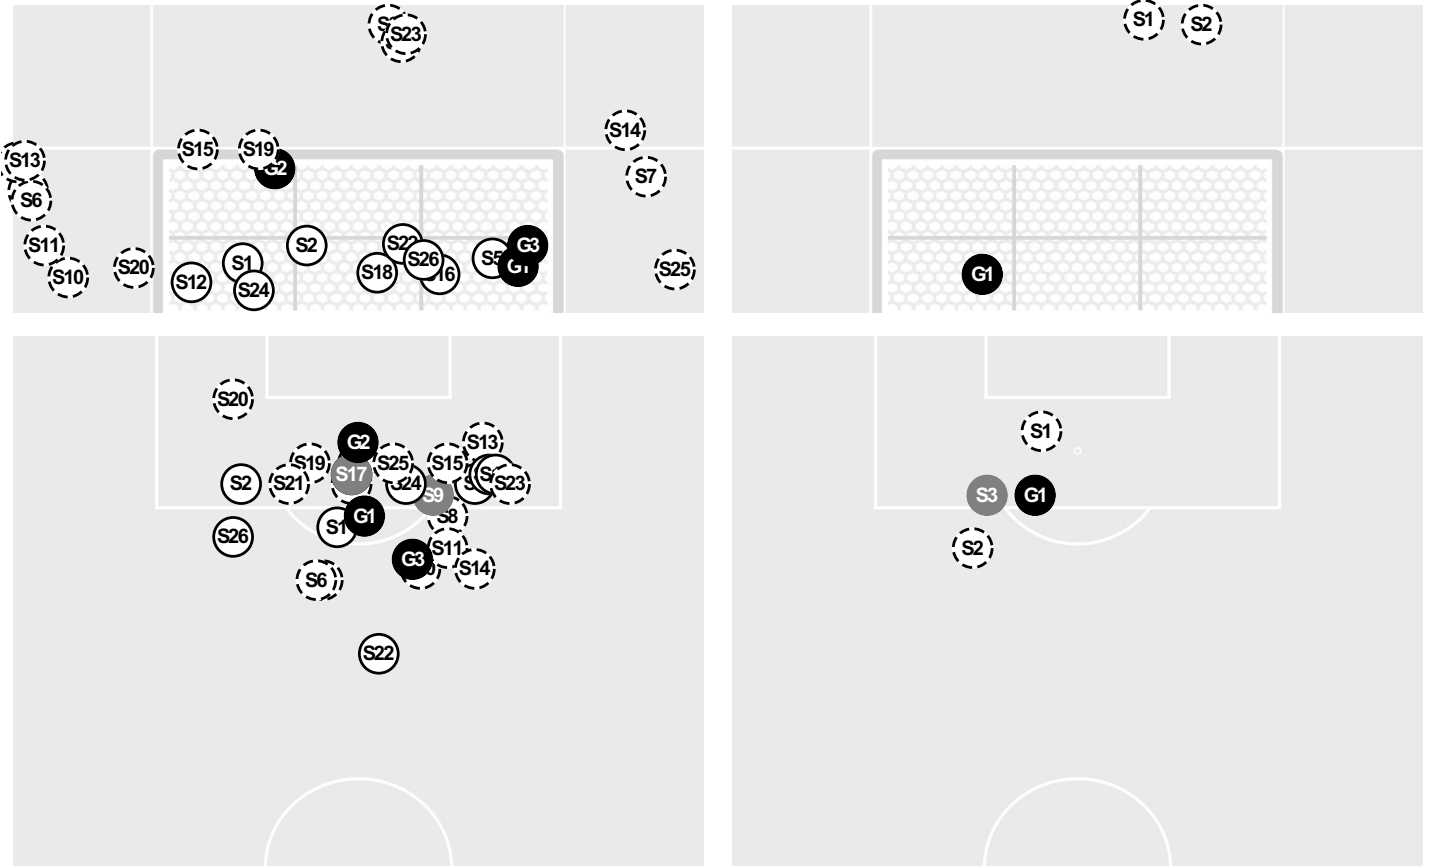

**LOUISIANA 0, LSU 3**

Shots by Half Intervals	Tigers	1st Half	2nd Half
		Ragin' Cajuns	11
		3	1

Shot Chart

TIGERS

RAGIN' CAJUNS

(S) Shot Off Target    (S) Shot On Target    (S) Blocked    (G) Goal / Own Goal

Shot Summary

**TIGERS**

No	Time	Player	Description
S1	6'	10, Ida Hermannsdottir	Saved
S2	18'	50, Sage Glover	Saved
S3	22'	8, Danielle Shannon	
S4	27'	20, Ava Galligan	
S5	36'	9, Amy Smith	Saved
S6	38'	22, Ava Amsden	
S7	39'	9, Amy Smith	
S8	39'	18, Kelsey Major	
S9	41'	20, Ava Galligan	Blocked
S10	42'	22, Ava Amsden	
S11	45'	23, Gabbi Ceballos	
S12	47'	71, Mollie Baker	Saved
S13	49'	23, Gabbi Ceballos	
S14	49'	20, Ava Galligan	
S15	53'	9, Amy Smith	
S16	53'	10, Ida Hermannsdottir	Saved
S17	54'	8, Danielle Shannon	Blocked
S18	56'	71, Mollie Baker	Saved
G1	60'	23, Gabbi Ceballos	
S19	64'	50, Sage Glover	
S20	65'	19, Andrea Ilijkic	
S21	67'	10, Ida Hermannsdottir	
S22	68'	50, Sage Glover	Saved
S23	69'	11, Angelina Thoreson	
S24	73'	20, Ava Galligan	Saved
S25	74'	20, Ava Galligan	
S26	77'	50, Sage Glover	Saved
G2	78'	10, Ida Hermannsdottir	
G3	79'	10, Ida Hermannsdottir	

**RAGIN' CAJUNS**

No	Time	Player	Description
S1	13'	3, Tatum Beck	
G1	25'	6, Lucy Ortiz	
S2	35'	27, Lauren Bennett	
S3	70'	14, Tori Bockstadter	Blocked