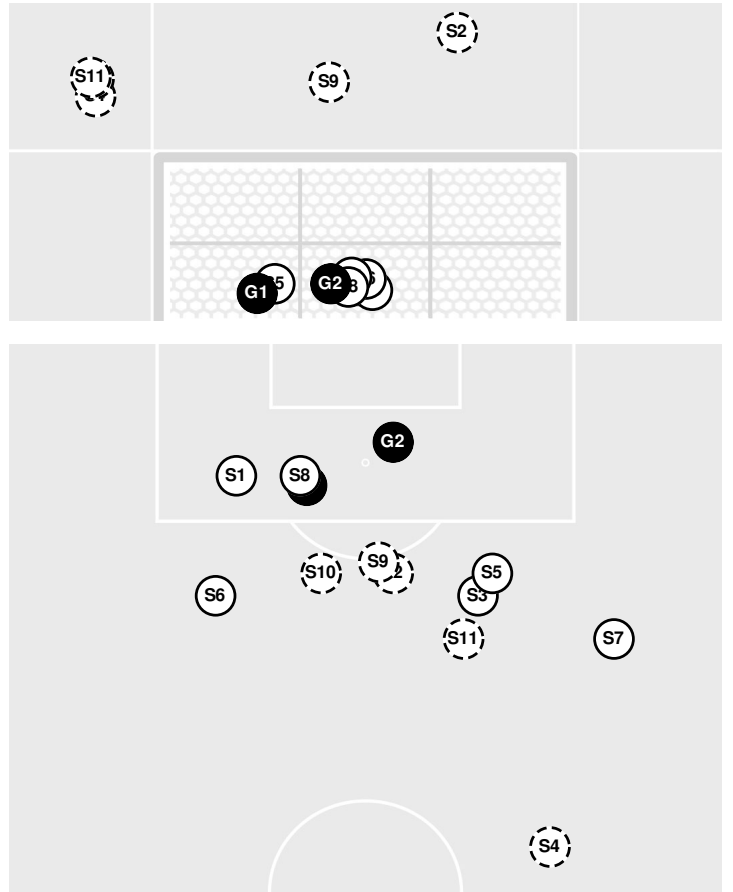

**LSU 2, OLD DOMINION 1**

Officials:

Shots by Half Intervals		1st Half	2nd Half
Monarchs		1	5
Tigers		6	7

Shot Chart

MONARCHS

TIGERS

S Shot Off Target   
 S Shot On Target   
 S Blocked   
 G Goal / Own Goal