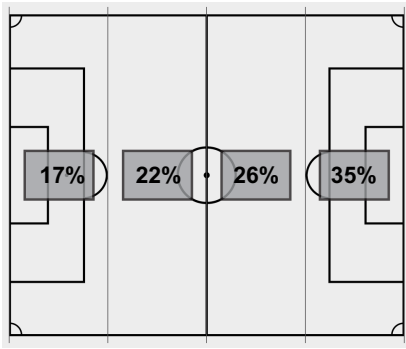

Saves by period	1	2	Total
Rebels	4	5	9
Tigers	1	1	2

Corner kicks	1	2	Total
Rebels	1	4	5
Tigers	3	3	6

Fouls	1	2	Total
Rebels	6	6	12
Tigers	5	4	9

Scoring summary:

No.	Time	Team	Goal scorer	Assist	Description
1.	43:49	LSU	Andrea Ilijkic (3)	(unassisted)	

Cautions and ejections:

YC - Tigers #22 51:07; YC - Rebels #17 75:11

Stadium: LSU Soccer Stadium

Officials: Referee: Tyler Mitcham; Asst. Referee: Tim Chiasson; Jalen Gray; Alt. Official: Wayne Robinson;

Offsides: Ole Miss 4, LSU 1.

Soccer Box Score (Final)
2024-25 Women's Soccer
Ole Miss vs LSU (9/22/2024 at Baton Rouge, UNITED STATES)

Attacking Direction →

7	TOTAL SHOTS	22
2	SHOTS ON TARGET	10
9	SAVES	2
5	CORNERS	6
4	OFFSIDES	1
1	YELLOW CARDS	1
0	RED CARDS	0
44%	POSSESSION TOTAL	56%