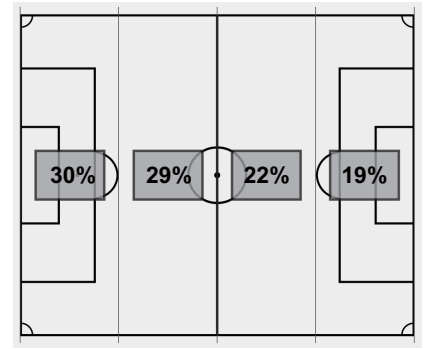

Cautions and ejections:

YC - Tigers #22 51:07; YC - Rebels #17 75:11

Stadium: LSU Soccer Stadium

Officials: Referee: Tyler Mitcham; Asst. Referee: Tim Chiasson; Jalen Gray; Alt. Official: Wayne Robinson;

Offsides: Ole Miss 4, LSU 1.

Soccer Box Score (Final)
2024-25 Women's Soccer
Ole Miss vs LSU (9/22/2024 at Baton Rouge, UNITED STATES)

Attacking Direction →

7	TOTAL SHOTS	22
2	SHOTS ON TARGET	10
9	SAVES	2
5	CORNERS	6
4	OFFSIDES	1
1	YELLOW CARDS	1
0	RED CARDS	0
44%	POSSESSION TOTAL	56%