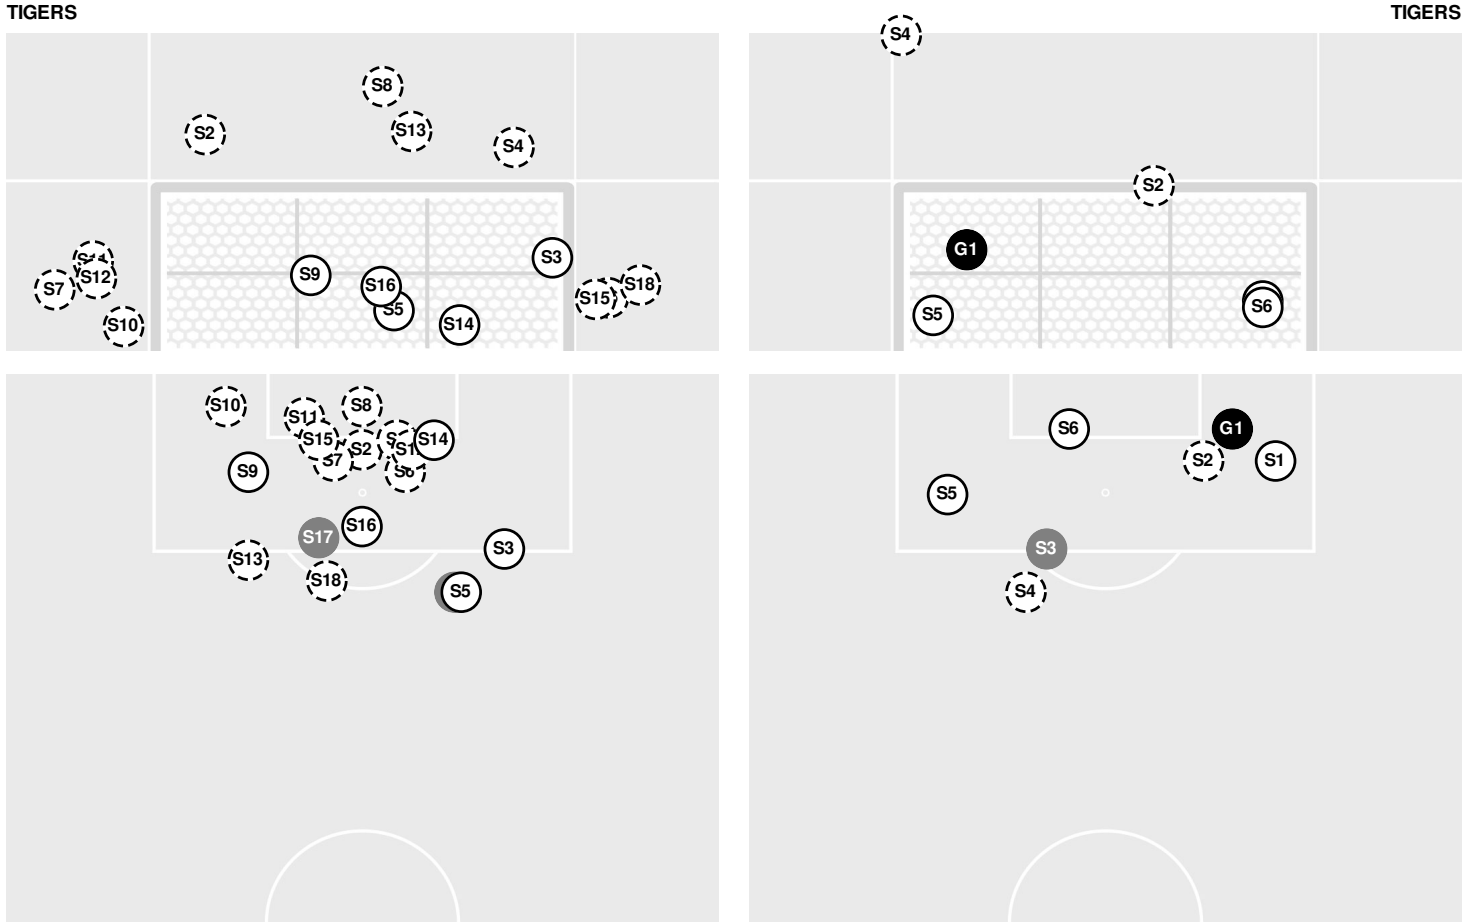

Officials: Arnel Selman, Micheal Heath, Laurel Miller, Don Tebeau

Shots by Half Intervals	Tigers	
	1st Half	2nd Half
Tigers	5	13
Tigers	4	3

Shot Chart

Shot Off Target
Shot On Target
Blocked
Goal / Own Goal

Shot Summary