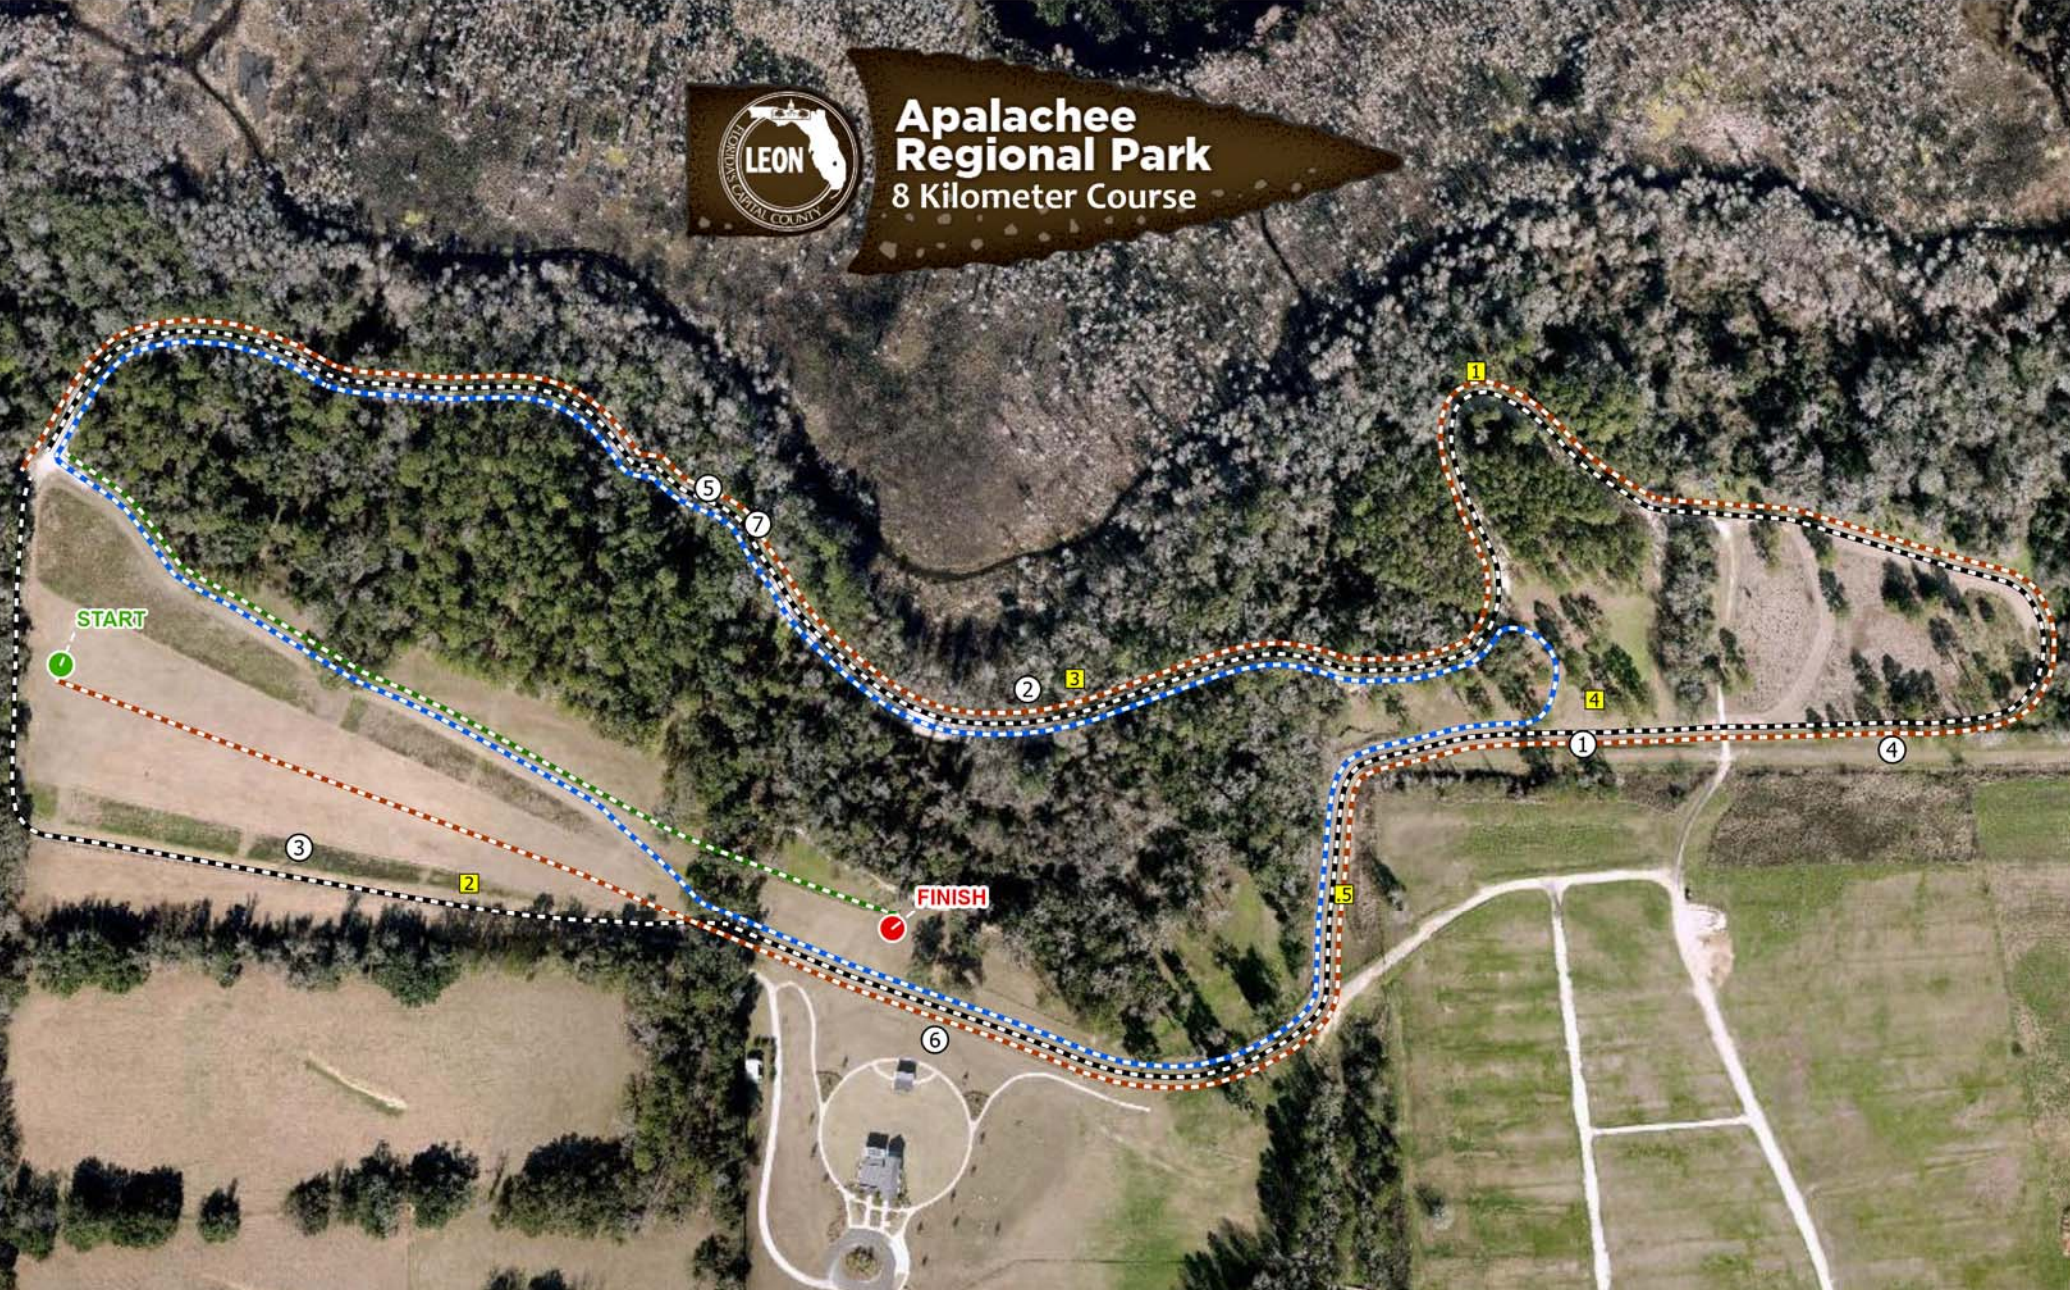

Apalachee Regional Park

8 Kilometer Course

COURSE ROUTING KEY