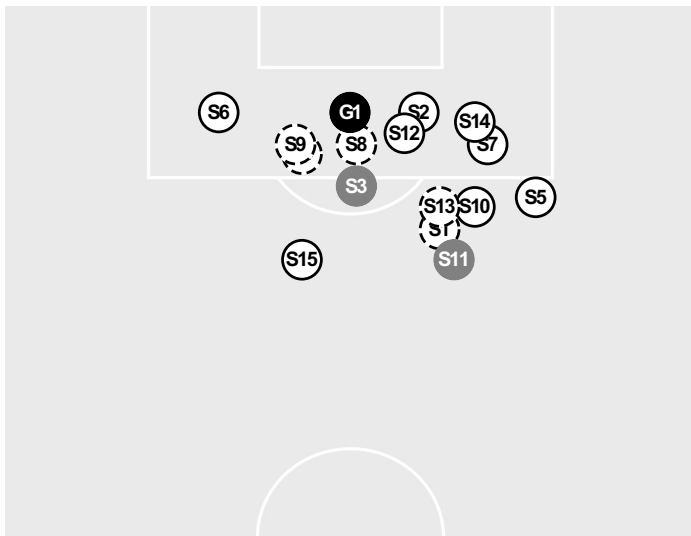

TEXAS 1, LSU 1

Shots by Half Intervals	Tigers	1st Half	2nd Half
		Tigers	8
Longhorns	11	9	

Shot Chart

TIGERS

LONGHORNS

(S) Shot Off Target (S) Shot On Target (S) Blocked (G) Goal / Own Goal

Shot Summary

Official Soccer Shot Chart - Final
Texas vs LSU
10/13/2024 LSU Soccer Stadium, Baton Rouge
2024-25 Women's Soccer

LONGHORNS

No	Time	Player	Description
S1	12'	10, Lexi Missimo	Saved
S2	15'	44, Amalia Villarreal	Saved
S3	16'	44, Amalia Villarreal	Blocked
S4	17'	10, Lexi Missimo	
S5	17'	3, Arianna Brothers	Blocked
S6	18'	13, Holly Ward	Blocked
S7	19'	3, Arianna Brothers	Blocked
S8	19'	13, Holly Ward	Blocked
G1	19'	44, Amalia Villarreal	
G2	21'	11, Jilly Shimkin	
S9	31'	10, Lexi Missimo	Blocked
S10	50'	44, Amalia Villarreal	Saved
S11	50'	11, Jilly Shimkin	
S12	52'	10, Lexi Missimo	Saved
S13	53'	13, Holly Ward	Saved
G3	57'	10, Lexi Missimo	
S14	61'	4, Olivia Ahem	
S15	62'	13, Holly Ward	
S16	65'	10, Lexi Missimo	Blocked
S17	67'	44, Amalia Villarreal	