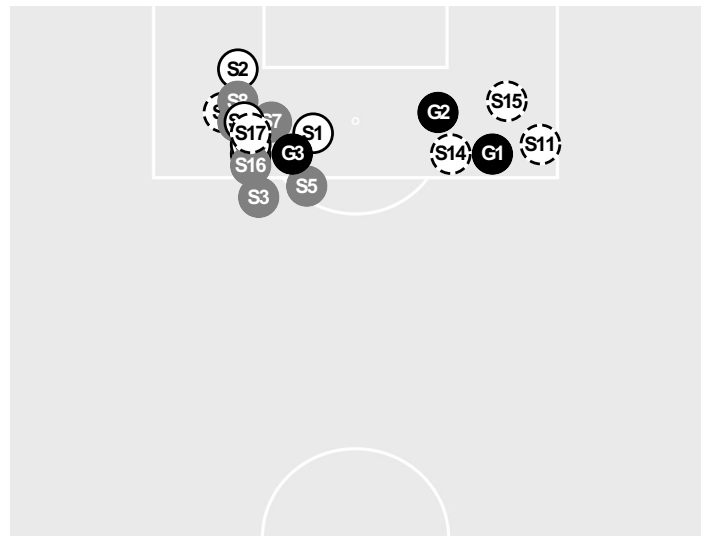

TEXAS 1, LSU 1

Shots by Half Intervals	Tigers	1st Half	2nd Half
		Tigers	8
Longhorns	11	9	

Shot Chart

TIGERS

LONGHORNS

(S) Shot Off Target (S) Shot On Target (S) Blocked (G) Goal / Own Goal

Shot Summary

Official Soccer Shot Chart - Final
Texas vs LSU
10/13/2024 LSU Soccer Stadium, Baton Rouge
2024-25 Women's Soccer

LONGHORNS

No	Time	Player	Description
S1	12'	10, Lexi Missimo	Saved
S2	15'	44, Amalia Villarreal	Saved
S3	16'	44, Amalia Villarreal	Blocked
S4	17'	10, Lexi Missimo	
S5	17'	3, Arianna Brothers	Blocked
S6	18'	13, Holly Ward	Blocked
S7	19'	3, Arianna Brothers	Blocked
S8	19'	13, Holly Ward	Blocked
G1	19'	44, Amalia Villarreal	
G2	21'	11, Jilly Shimkin	
S9	31'	10, Lexi Missimo	Blocked
S10	50'	44, Amalia Villarreal	Saved
S11	50'	11, Jilly Shimkin	
S12	52'	10, Lexi Missimo	Saved
S13	53'	13, Holly Ward	Saved
G3	57'	10, Lexi Missimo	
S14	61'	4, Olivia Ahem	
S15	62'	13, Holly Ward	
S16	65'	10, Lexi Missimo	Blocked
S17	67'	44, Amalia Villarreal	