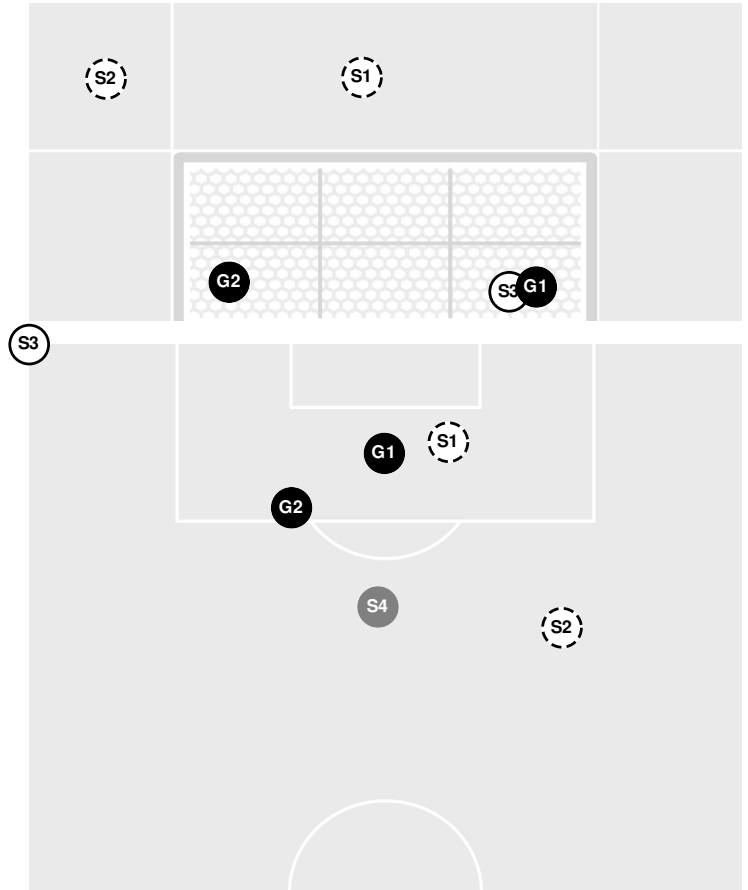

TIGERS

S Shot Off Target
S Shot On Target
S Blocked
G Goal / Own Goal

Shot Summary