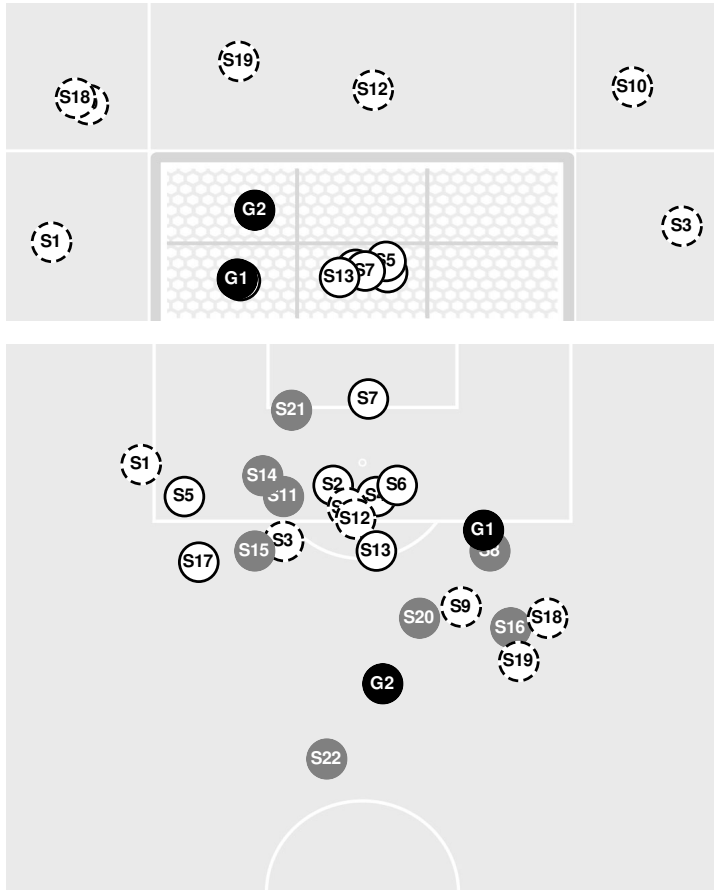

LSU vs Texas A&M

10/18/2024 Ellis Field, Bryan-College Station, Texas
2024-25 Women's Soccer

Officials: Billy Hale, Chana Forstall, Bryan Parra, April Castellanos

		1st Half	2nd Half
Shots by Half Intervals	Aggies	9	15
	Tigers	2	4

Shot Chart

AGGIES