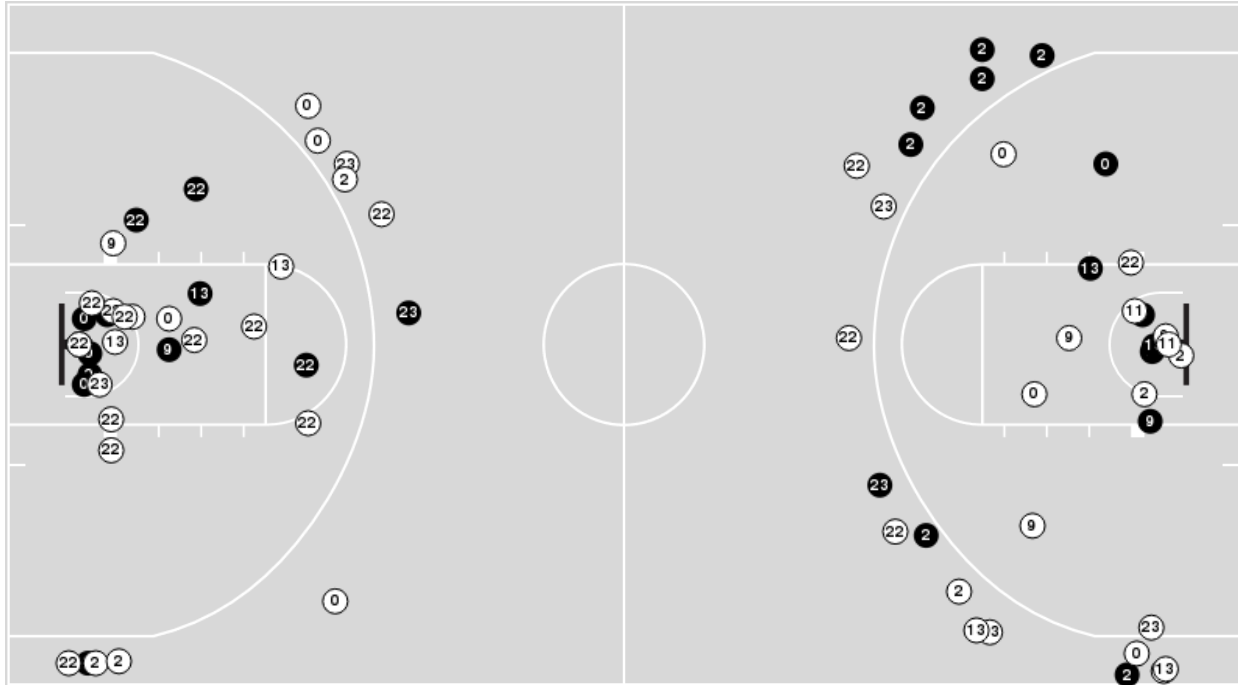

Officials: Brian Garland, Talisa Green, Meadow Overstreet

Players => 0, 1, 2, 3, 5, 7, 8, 9, 11, 12, 13, 22, 23, 24, 33FG Types=>AllResults=>All

Tulane

All Field Goals