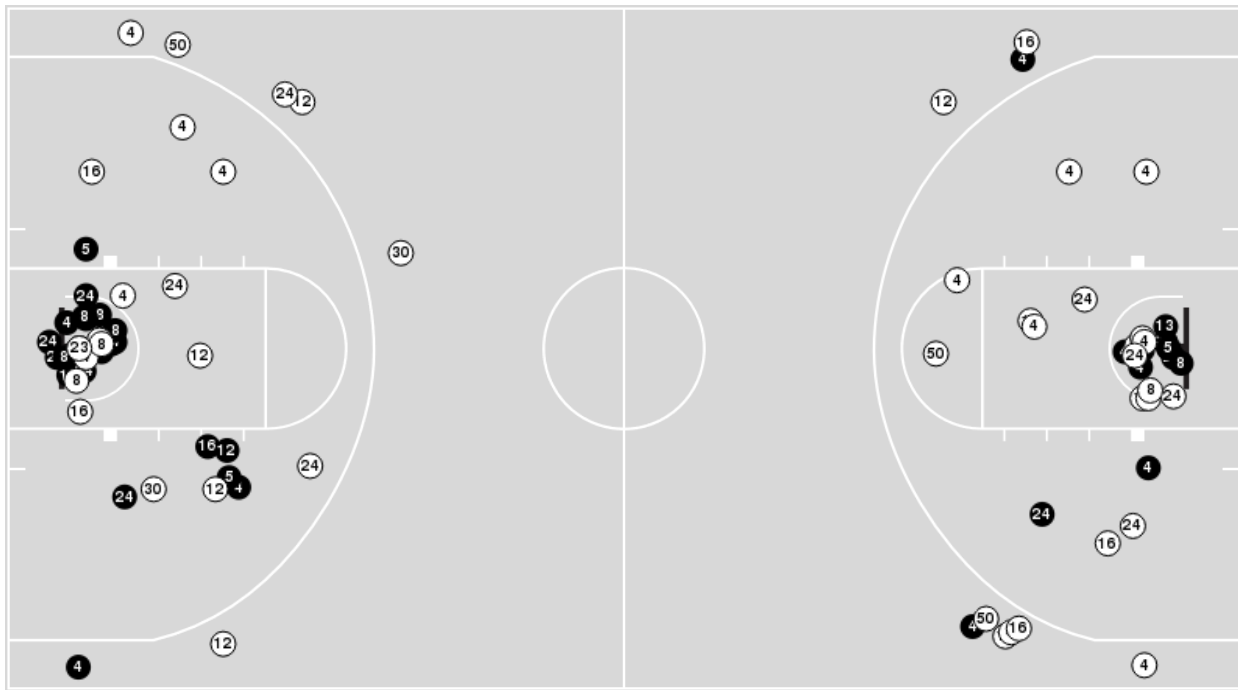

Tulane at LSU

11/20/24 Maravich Assembly Center, Baton Rouge
2024-25 Women's Basketball

Game Time: 7:00 PM
Game Duration: 1:56
Attendance: 10,005

Officials: Brian Garland, Talisa Green, Meadow Overstreet

Players => 1, 2, 4, 5, 8, 12, 13, 14, 16, 23, 24, 30, 50FG Types=>AllResults=>All

LSU

All Field Goals