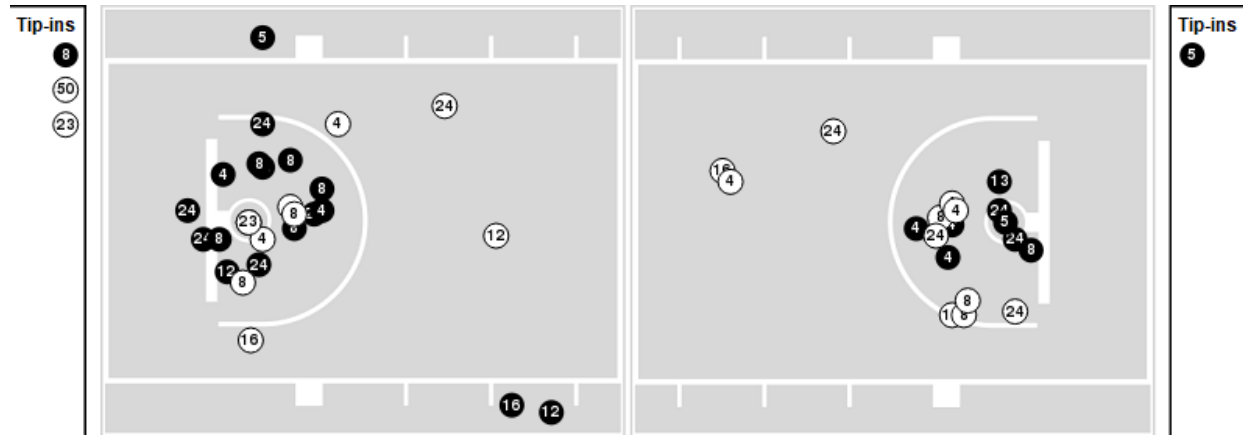

Blow Up Chart

● Made   ○ Missed   N - Player Number

LSU	M/A	%
Field Goals	34/80	42
2 Points	31/64	48
3 Points	3/16	19
Free Throws	14/17	82

LSU	M/A	%
Points in the Paint	46 (23 / 44)	52
Fast Break Points	17 (11/13)	85
Second Chance Points	16 (10/17)	59
Effective FG%	44