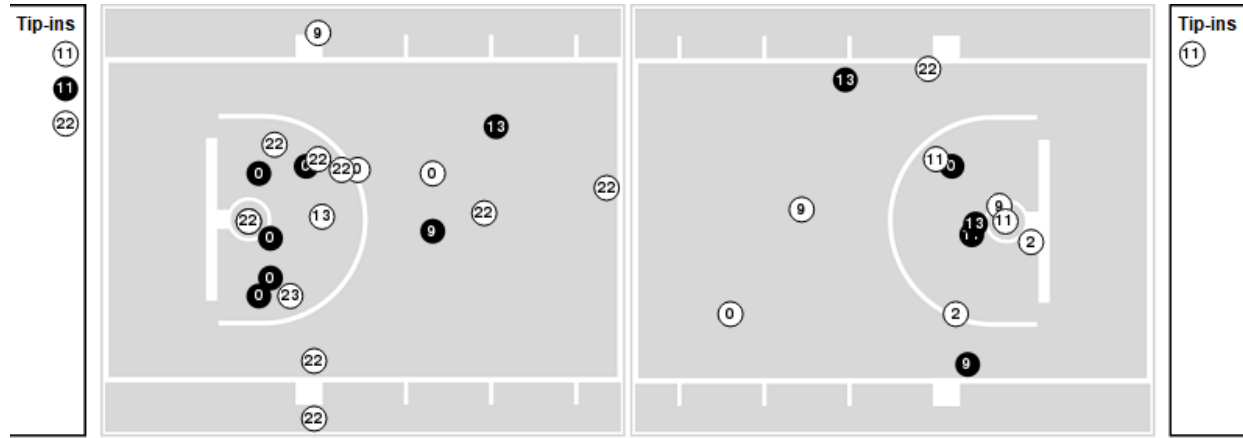

Officials: Brian Garland, Talisa Green, Meadow Overstreet

Players => 0, 1, 2, 3, 5, 7, 8, 9, 11, 12, 13, 22, 23, 24, 33FG Types=>AllResults=>All

Tulane

All Field Goals

Blow Up Chart

● Made ○ Missed N - Player Number