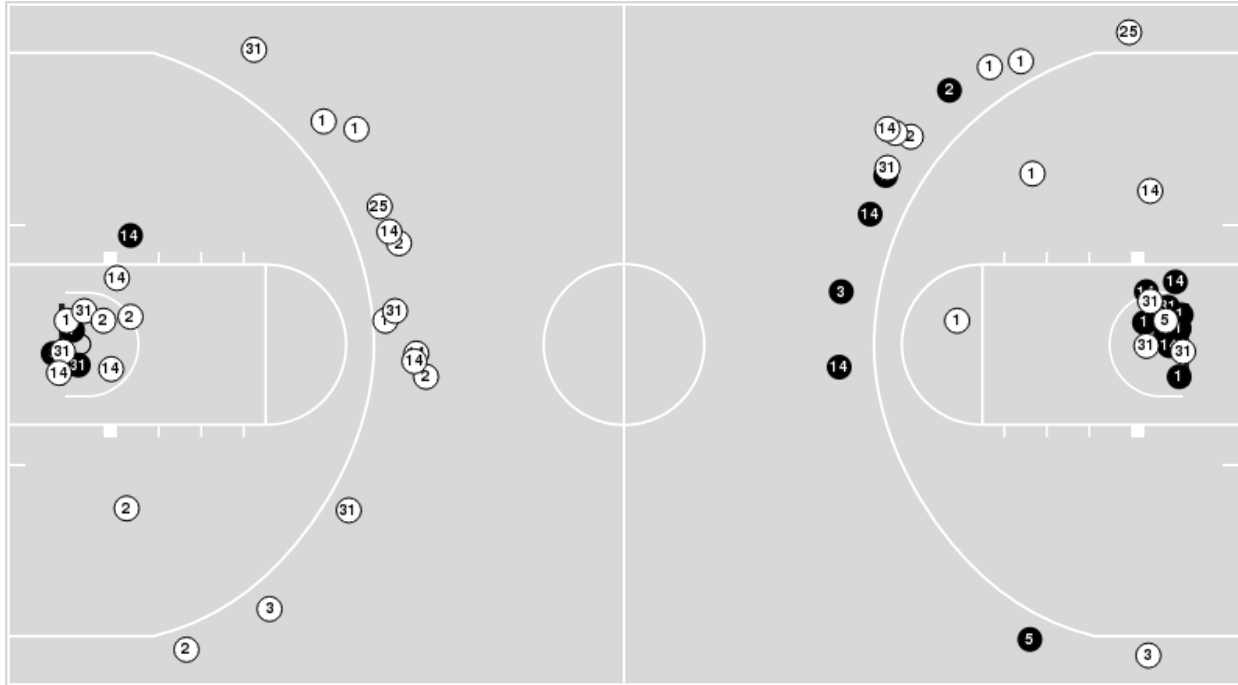

Officials: Dee Kanter, Fatou Cissoko-Stephens, Ashley Olsen

Players => 0, 1, 2, 3, 5, 10, 12, 14, 20, 22, 23, 24, 25, 31, 33 FG Types=>All Results=>All

Murray St.

All Field Goals