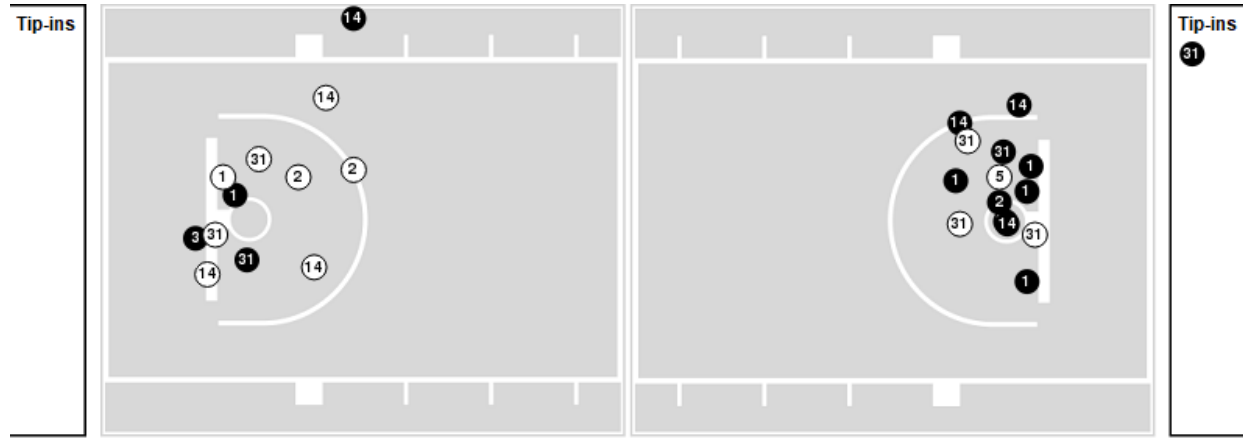

Officials: Dee Kanter, Fatou Cissoko-Stephens, Ashley Olsen

Players => 0, 1, 2, 3, 5, 10, 12, 14, 20, 22, 23, 24, 25, 31, 33 FG Types=>All Results=>All

Murray St.

All Field Goals

Blow Up Chart

N Made **O** Missed N - Player Number