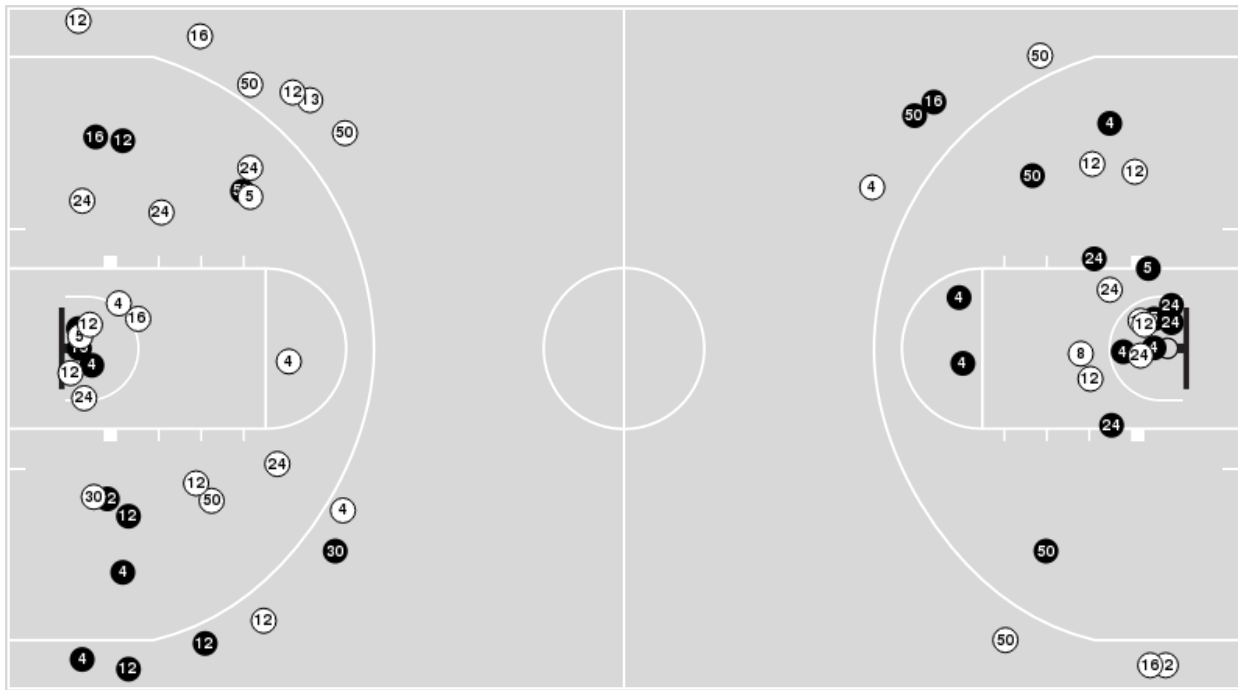

Murray St. at LSU

11/15/24 Maravich Assembly Center, Baton Rouge
2024-25 Women's Basketball

Game Time: 7:00 PM
Game Duration: 1:52
Attendance: 10,181

Officials: Dee Kanter, Fatou Cissoko-Stephens, Ashley Olsen

Players => 1, 2, 4, 5, 8, 12, 13, 14, 16, 23, 24, 30, 50 FG Types=>All Results=>All

LSU

All Field Goals