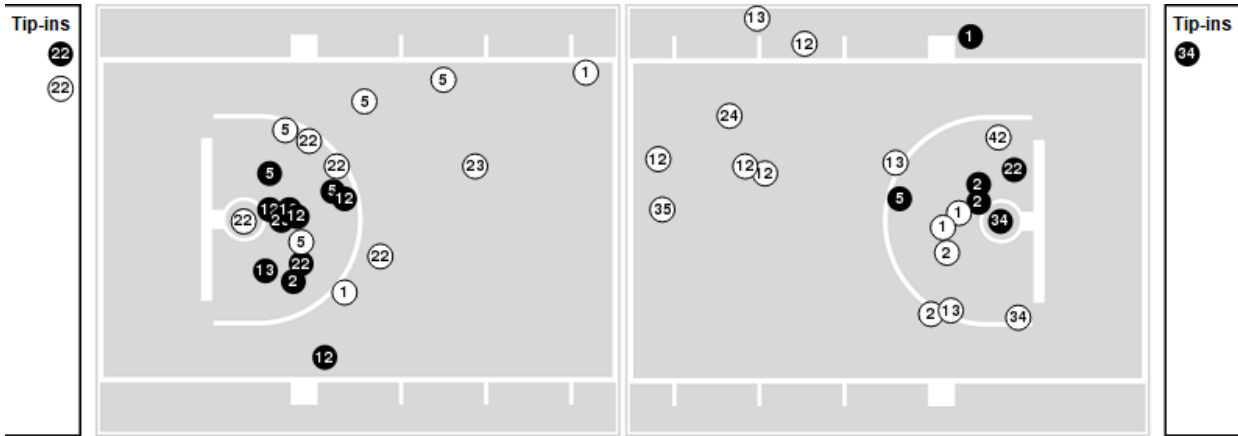

Blow Up Chart

● Made   ○ Missed   N - Player Number

Troy	M/A	%
Field Goals	23/73	32
2 Points	20/57	35
3 Points	3/16	19
Free Throws	10/20	50

Troy	M/A	%
Points in the Paint	34 (17 / 41)	41
Fast Break Points	14 (8/12)	67
Second Chance Points	15 (7/11)	64
Effective FG%	34