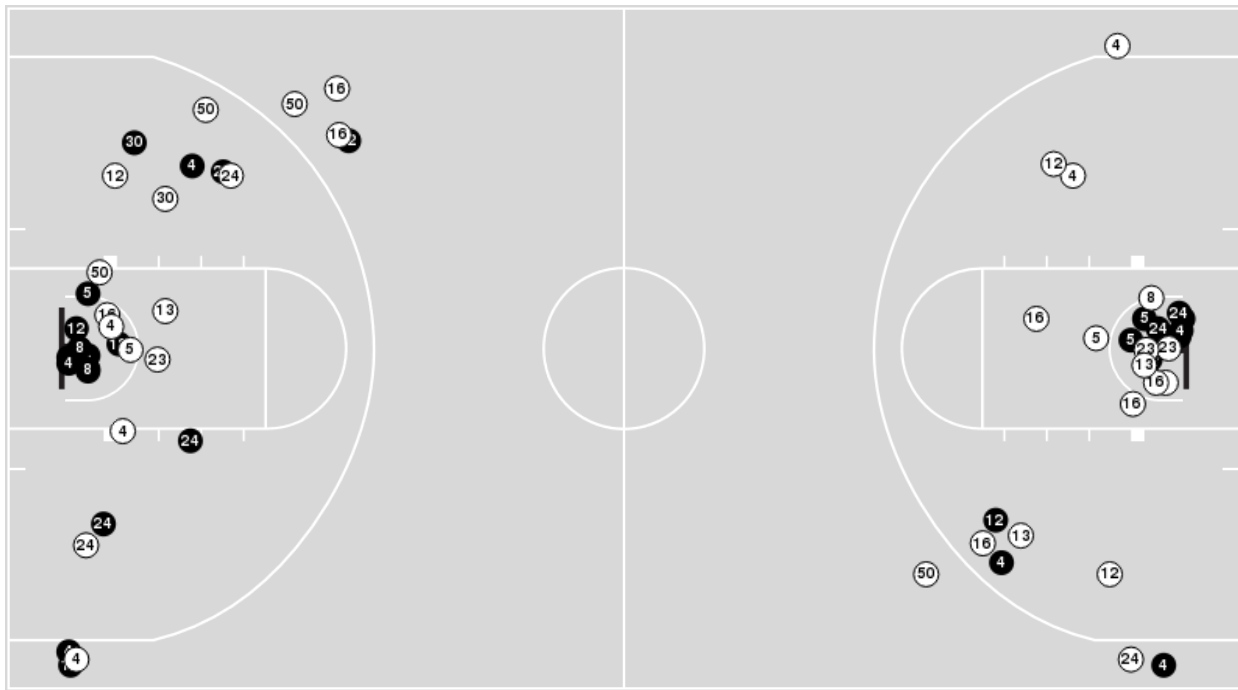

Troy at LSU

11/18/24 Maravich Assembly Center, Baton Rouge
2024-25 Women's Basketball

Game Time: 7:00 PM
Game Duration: 2:16
Attendance: 9,735

Officials: Roy Gulbeyan, Tiffany Bird, Saif Esho

Players => 1, 2, 4, 5, 8, 12, 13, 14, 16, 23, 24, 30, 50 FG Types=>All Results=>All

LSU

All Field Goals