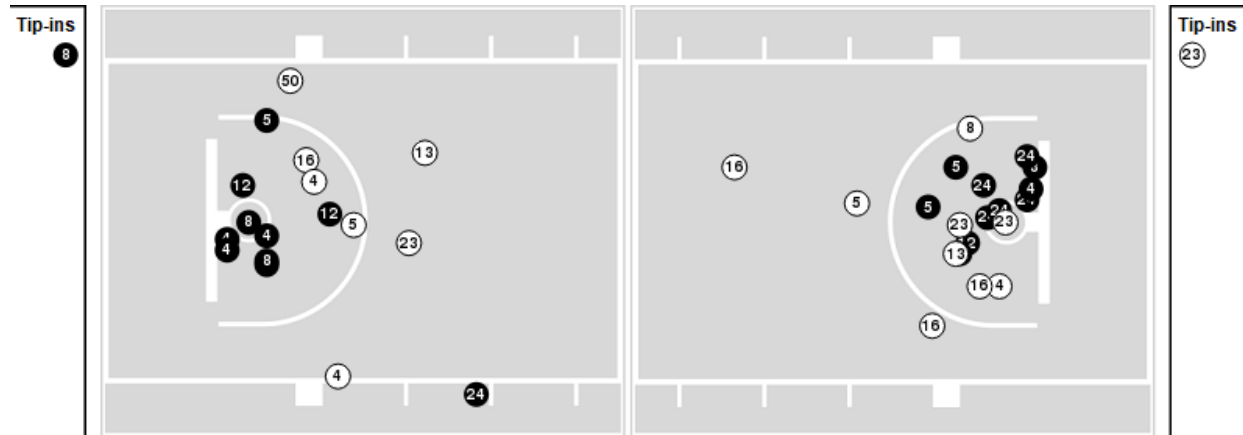

Blow Up Chart

● Made ○ Missed N - Player Number

LSU	M/A	%
Field Goals	31/64	48
2 Points	27/53	51
3 Points	4/11	36
Free Throws	32/44	73

LSU	M/A	%
Points in the Paint	40 (20 / 35)	57
Fast Break Points	28 (20/21)	95
Second Chance Points	16 (9/18)	50
Effective FG%	52