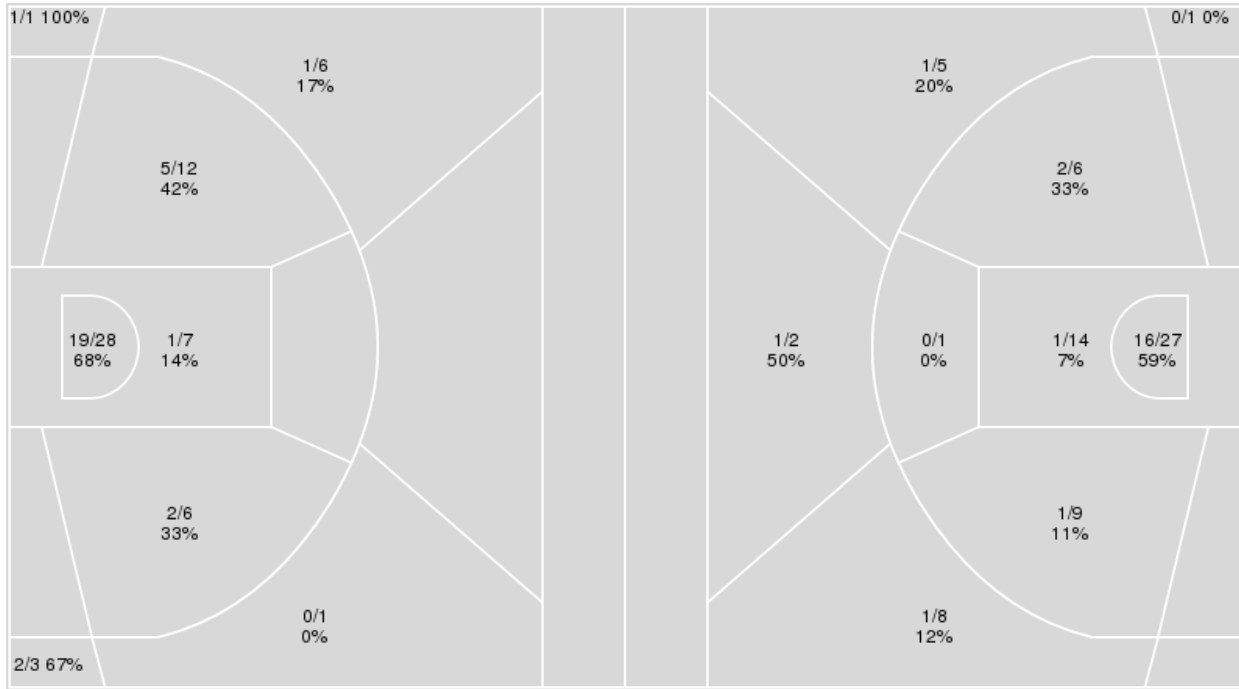

Troy at LSU

11/18/24 Maravich Assembly Center, Baton Rouge
2024-25 Women's Basketball

Game Time: 7:00 PM
Game Duration: 2:16
Attendance: 9,735

Officials: Roy Gulbeyan, Tiffany Bird, Saif Esho

{ Players => 1, 2, 4, 5, 8, 12, 13, 14, 16, 23, 24, 30, 50; } FG Types => All; Results => All;
All; Results => All;

LSU

Troy

LSU	M/A	%
Field Goals	31/64	48
2 Points	27/53	51
3 Points	4/11	36
Free Throws	32/44	73

Troy	M/A	%
Field Goals	23/73	32
2 Points	20/57	35
3 Points	3/16	19
Free Throws	10/20	50