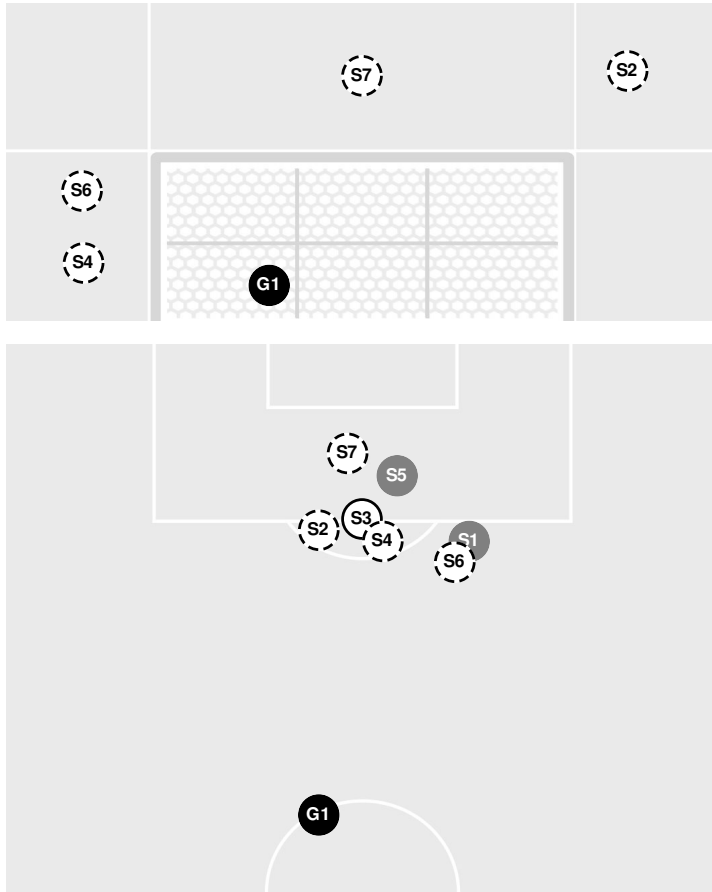

79:13 LSU substitution: Humbyrd, Jaden for Smith, Amy.

82:31 Corner kick by LSU [82:31].

83:11 Foul on LSU.

85:13 Foul on Auburn.

87:29 Corner kick by Auburn [87:29].

88:12 LSU substitution: Galligan, Ava for Thoreson, Angelina.

88:12 LSU substitution: Shannon, Danielle for Hermannsdottir, Ida.

88:49 Foul on LSU.

90:00 End of period [90:00].

LSU 2, AUBURN 1

LSU vs Auburn

11/3/2024 Ashton Brosnaham Soccer Complex, Pensacola, FL
2024-25 Women's Soccer

Officials: Samantha Martinez, Chana Forstall, John Villalobos, Velimir Stefanovic

Shots by Half Intervals		1st Half	2nd Half
Auburn		3	5
LSU		2	2

Shot Chart

AUBURN

LSU

S Shot Off Target
 S Shot On Target
 S Blocked
 G Goal / Own Goal