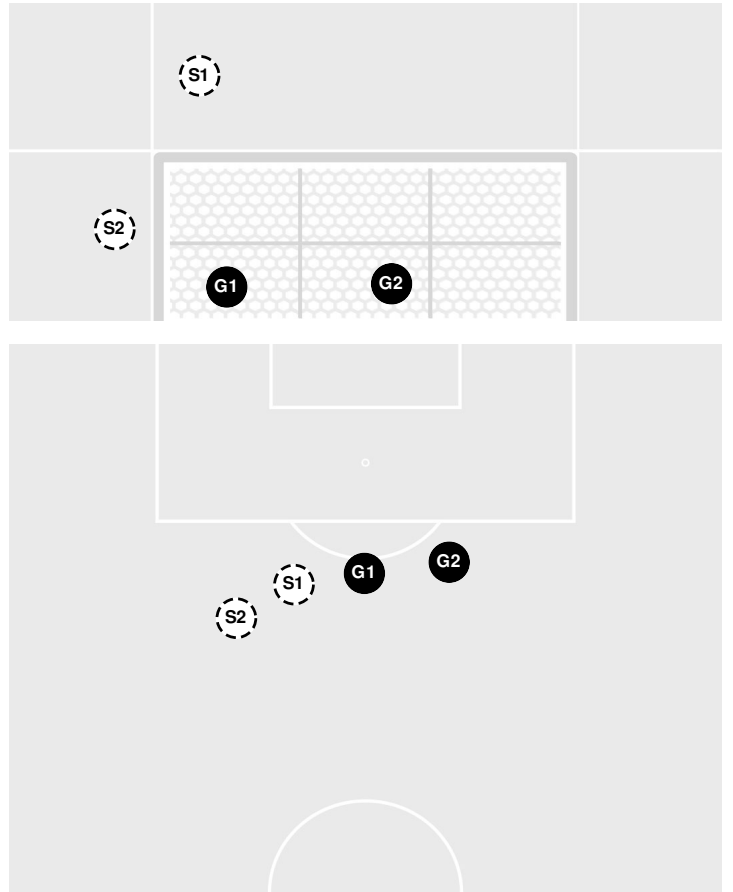

Officials: Samantha Martinez, Chana Forstall, John Villalobos, Velimir Stefanovic

Shots by Half Intervals		1st Half	2nd Half
Auburn		3	5
LSU		2	2

Shot Chart

AUBURN

LSU

S Shot Off Target
 S Shot On Target
 S Blocked
 G Goal / Own Goal

Shot Summary

AUBURN

No	Time	Player	Description
S1	15'	10, Sammie Brown	Blocked
S2	41'	20, Hayden Colson	
S3	44'	5, Jessica Osborne	Saved
S4	59'	16, Dylan Driver	
S5	64'	16, Dylan Driver	Blocked
S6	64'	7, Carly Thatcher	
S7	70'	15, Sydnie Thibodaux	
G1	78'	8, Mallory Mooney	

LSU

No	Time	Player	Description
S1	24'	23, Gabbi Ceballos	
S2	31'	9, Amy Smith	
G1	57'	23, Gabbi Ceballos	
G2	71'	71, Mollie Baker	