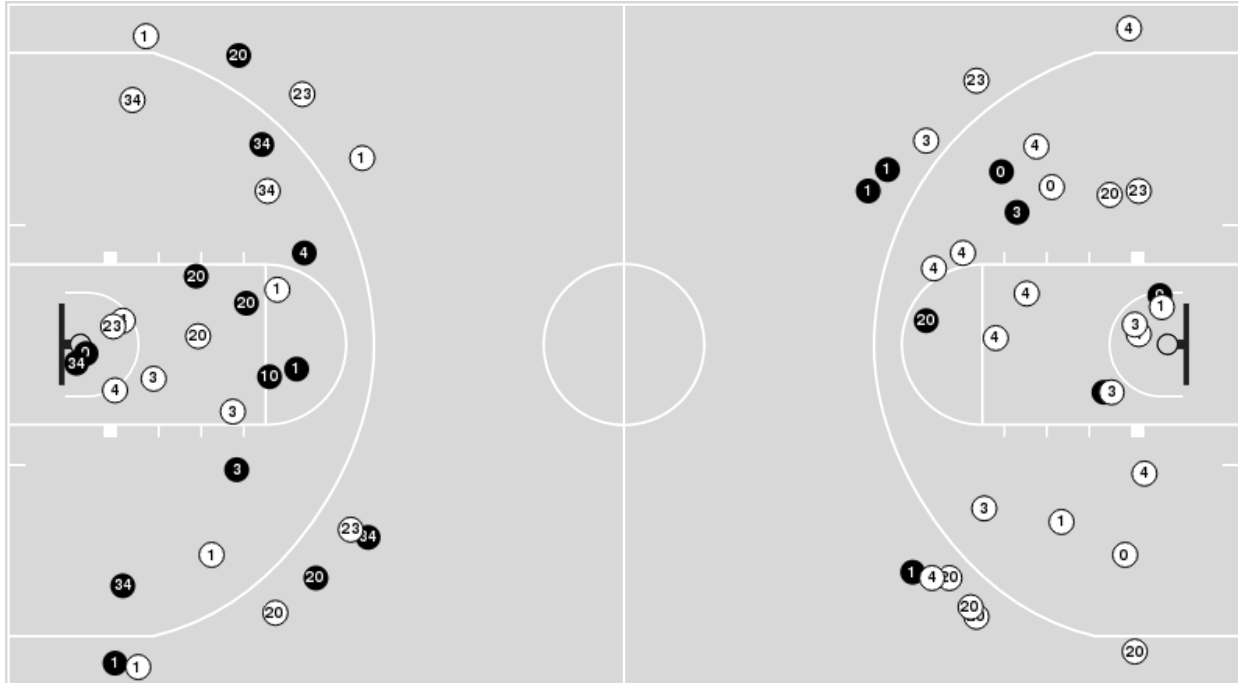

Officials: Felicia Grinter, Teresa Stuck, Kristen Bell

Players => AllFG Types=>AllResults=>All
Louisiana

All Field Goals