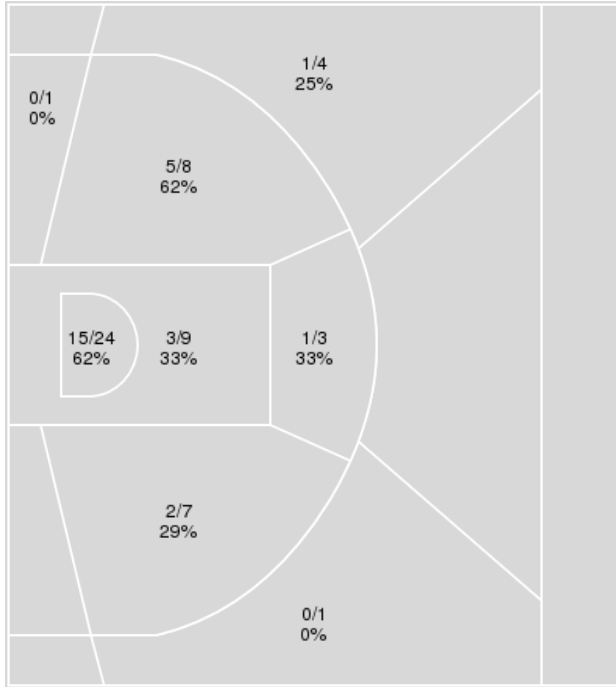

Louisiana at LSU

12/15/24 Maravich Assembly Center, Baton Rouge
2024-25 Women's Basketball

Officials: Felicia Grinter, Teresa Stuck, Kristen Bell

{ Players => 1, 2, 4, 5, 8, 12, 13, 14, 16, 23, 24, 30, 50; } FG Types => All; Results => All;
All; Results => All;

LSU