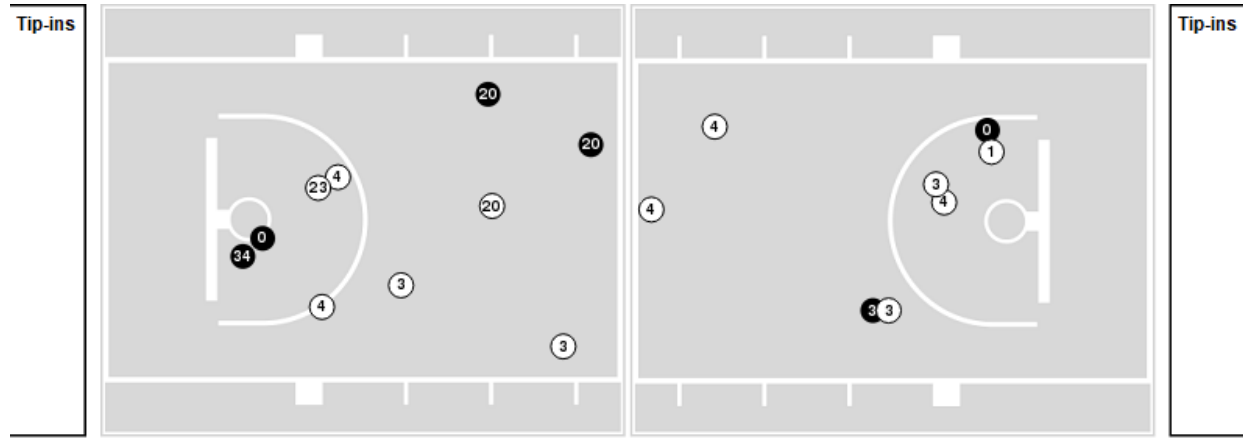

Blow Up Chart

● Made   ○ Missed   N - Player Number

Louisiana	M/A	%
Field Goals	22/62	35
2 Points	15/41	37
3 Points	7/21	33
Free Throws	6/14	43

Louisiana	M/A	%
Points in the Paint	12 (6 / 18)	33
Fast Break Points	8 (4/4)	100
Second Chance Points	7 (3/5)	60
Effective FG%	41