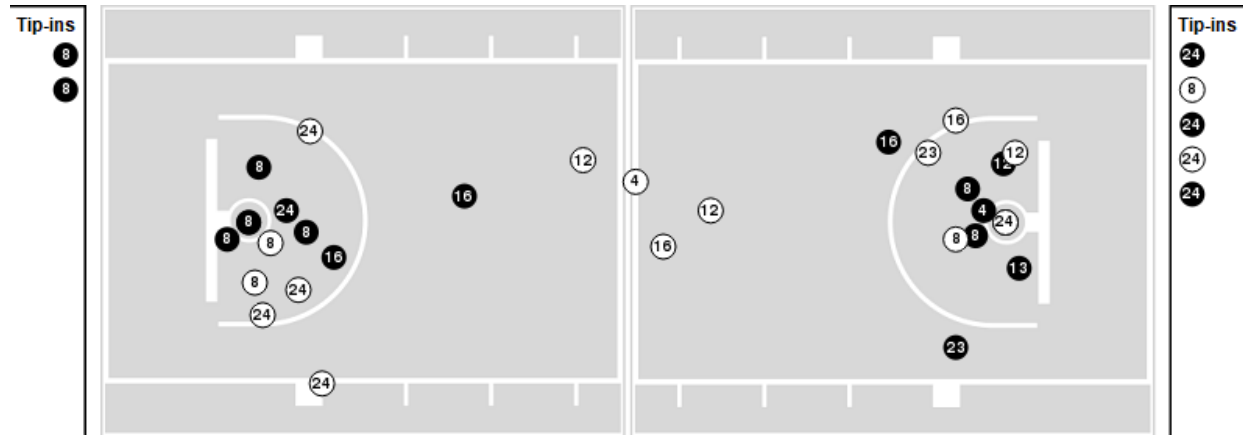

Blow Up Chart

● Made   ○ Missed   N - Player Number

LSU	M/A	%
Field Goals	27/57	47
2 Points	26/52	50
3 Points	1/5	20
Free Throws	30/41	73

LSU	M/A	%
Points in the Paint	36 (18 / 33)	55
Fast Break Points	15 (10/12)	83
Second Chance Points	22 (16/23)	70
Effective FG%	48