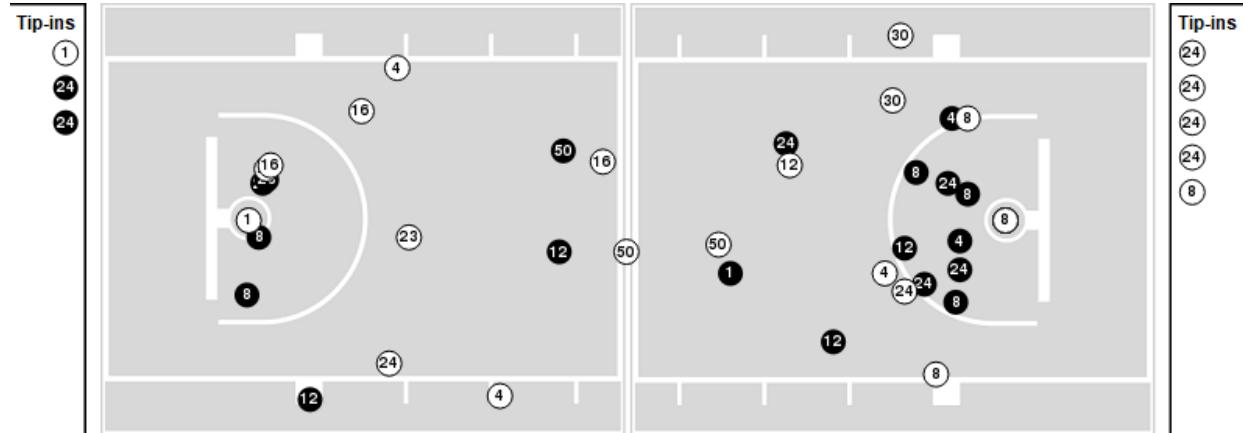

Officials: Joseph Vasziy, Melissa Barlow, Jeffrey Smith

Players => 1, 2, 4, 5, 8, 12, 13, 14, 16, 23, 24, 30, 50FG Types=>AllResults=>All

LSU

All Field Goals

Blow Up Chart

● Made ○ Missed N - Player Number