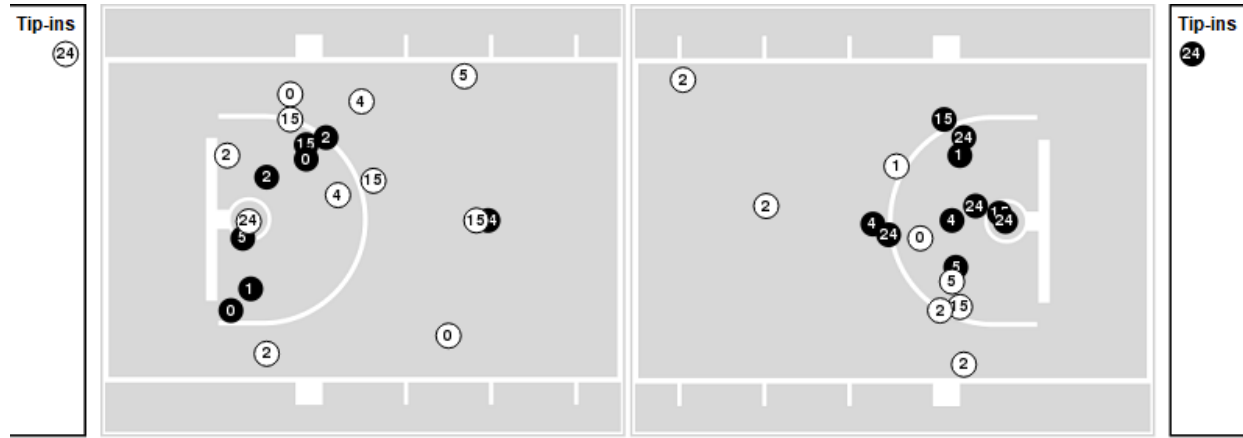

Blow Up Chart

N Made   **O** Missed   N - Player Number

Mississippi St.	M/A	%
Field Goals	25/72	35
2 Points	18/41	44
3 Points	7/31	23
Free Throws	10/14	71

Mississippi St.	M/A	%
Points in the Paint	36 (18 / 37)	49
Fast Break Points	2 (1/1)	100
Second Chance Points	11 (5/15)	33
Effective FG%	40