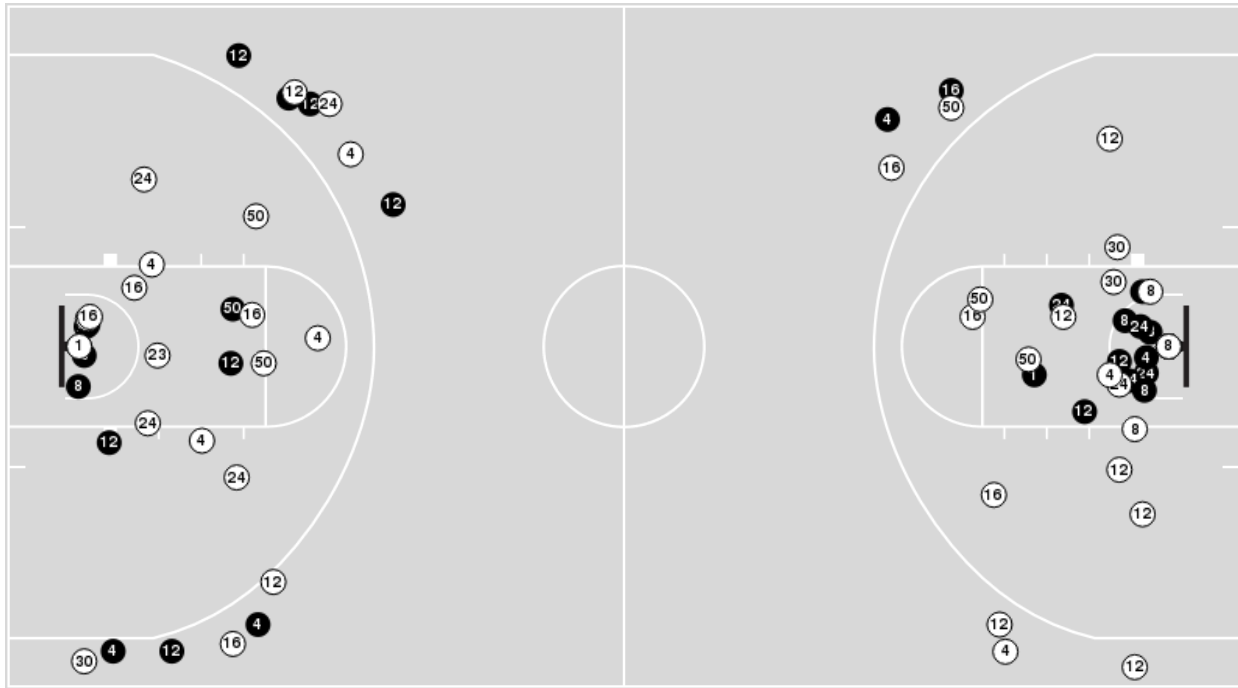

Officials: Joseph Vasziy, Melissa Barlow, Jeffrey Smith

Players => 1, 2, 4, 5, 8, 12, 13, 14, 16, 23, 24, 30, 50FG Types=>AllResults=>All

LSU

All Field Goals