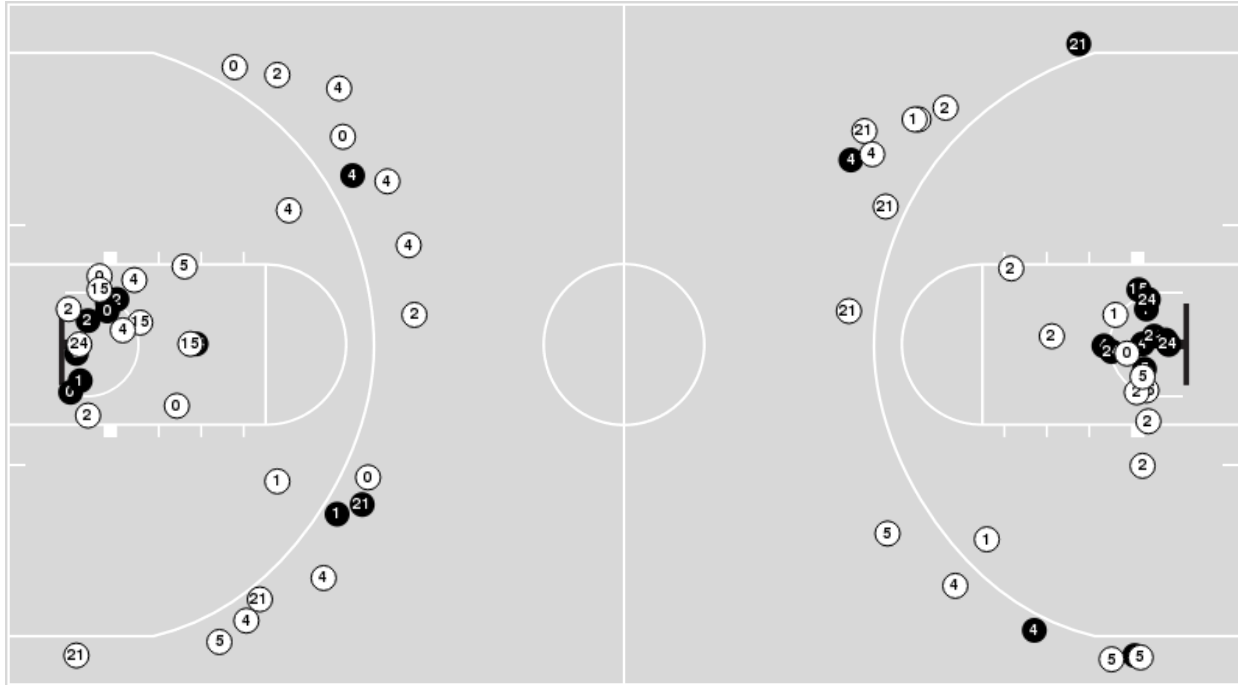

Officials: Joseph Vasziy, Melissa Barlow, Jeffrey Smith

Players => 0, 1, 2, 3, 4, 5, 6, 8, 11, 13, 14, 15, 21, 24 FG Types=>All Results=>All

Mississippi St.

All Field Goals