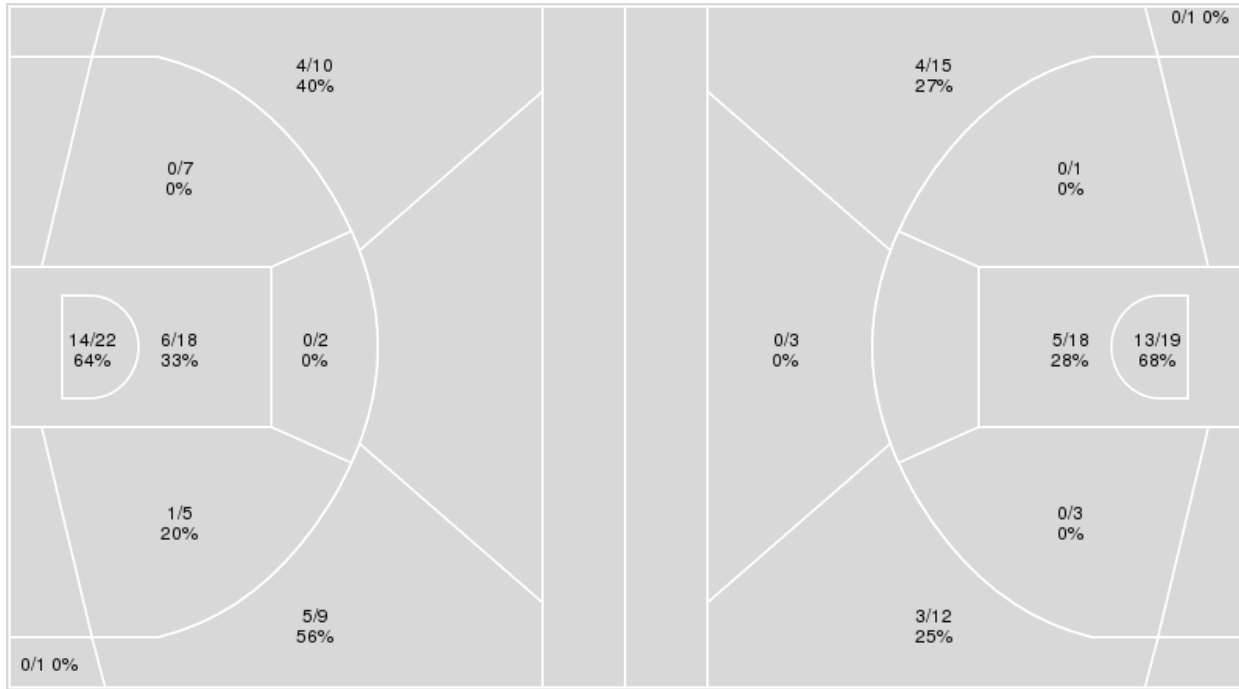

Officials: Joseph Vasziy, Melissa Barlow, Jeffrey Smith

{ Players => 1, 2, 4, 5, 8, 12, 13, 14, 16, 23, 24, 30, 50; } FG Types => All; Results => All;

{ Players => 0, 1, 2, 3, 4, 5, 6, 8, 11, 13, 14, 15, 21, 24; } FG Types => All; Results => All;

LSU

Mississippi St.

LSU	M/A	%
Field Goals	30/74	41
2 Points	21/54	39
3 Points	9/20	45
Free Throws	12/18	67

Mississippi St.	M/A	%
Field Goals	25/72	35
2 Points	18/41	44
3 Points	7/31	23
Free Throws	10/14	71