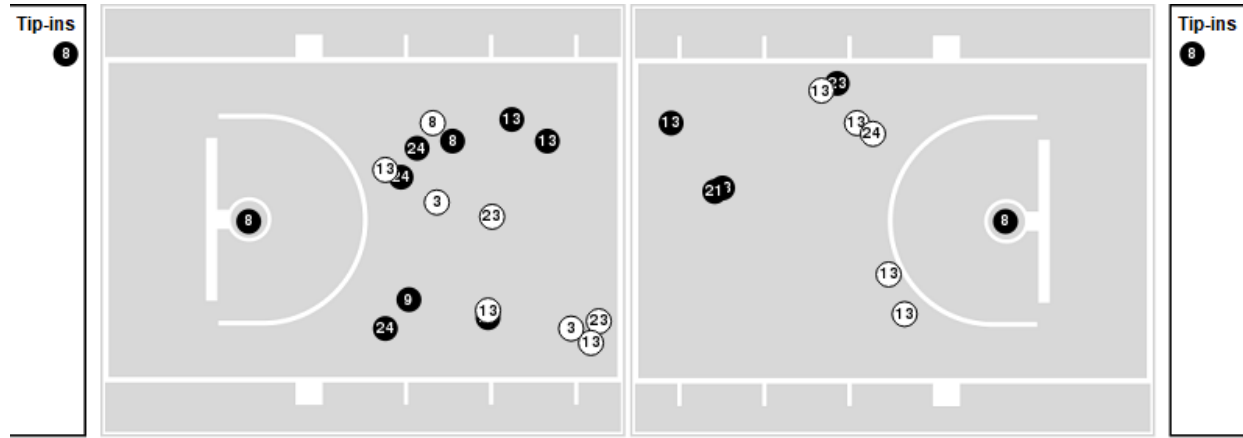

Blow Up Chart

● Made ○ Missed N - Player Number

Florida	M/A	%
Field Goals	30/63	48
2 Points	22/42	52
3 Points	8/21	38
Free Throws	19/23	83

Florida	M/A	%
Points in the Paint	28 (14 / 27)	52
Fast Break Points	10 (4/4)	100
Second Chance Points	13 (10/14)	71
Effective FG%	54