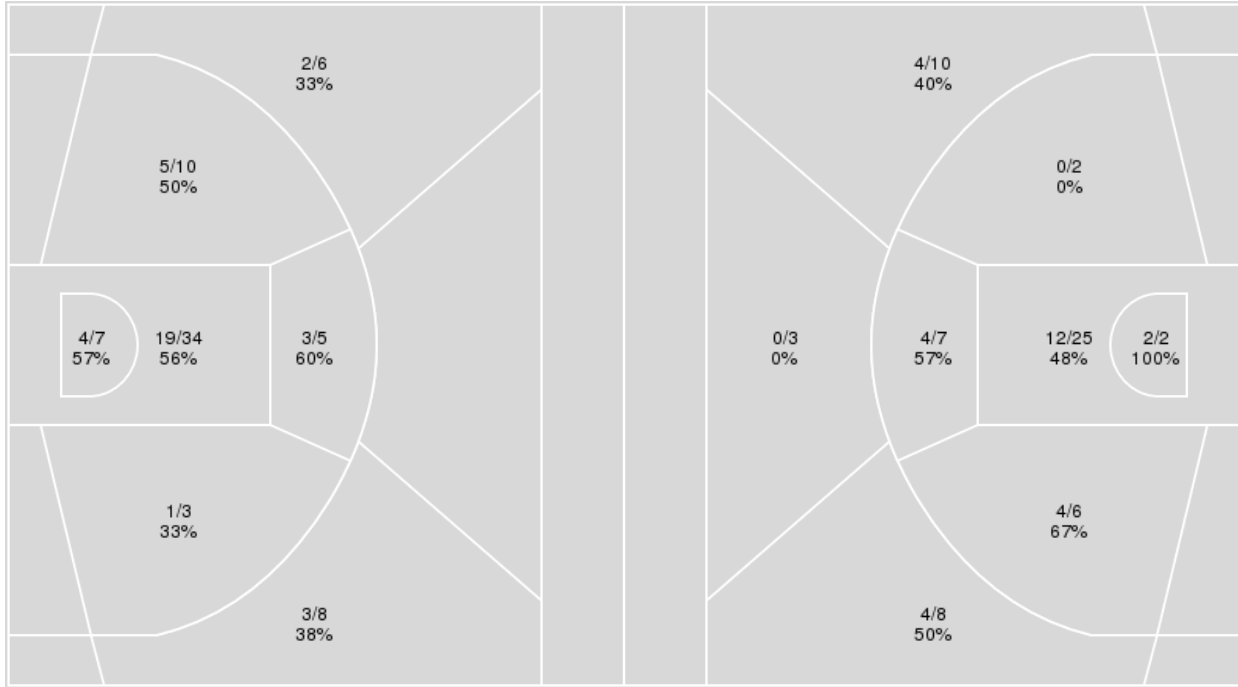

Florida at LSU

03/07/25 Bon Secours Wellness Arena, Greenville
2024-25 Women's Basketball

Officials: Pulani Spurlock, Natasha Camy, Timothy Greene

{ Players => 1, 2, 4, 5, 8, 12, 13, 14, 16, 23, 24, 30, 50; } FG Types => All; Results => All;

{ Players => 3, 5, 6, 8, 9, 12, 13, 20, 21, 22, 23, 24; } FG Types => All; Results => All;

LSU

Florida

LSU	M/A	%
Field Goals	37/73	51
2 Points	32/59	54
3 Points	5/14	36
Free Throws	22/28	79

Florida	M/A	%
Field Goals	30/63	48
2 Points	22/42	52
3 Points	8/21	38
Free Throws	19/23	83