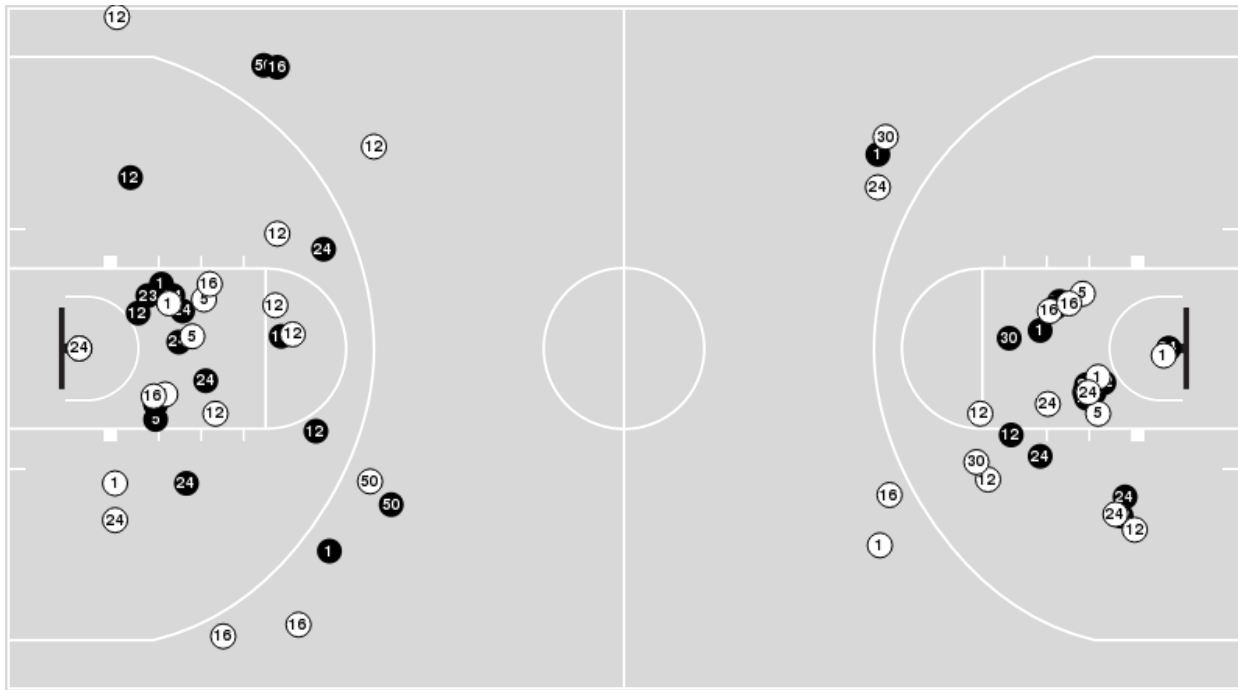

Florida at LSU

03/07/25 Bon Secours Wellness Arena, Greenville
2024-25 Women's Basketball

Officials: Pulani Spurlock, Natasha Camy, Timothy Greene

Players => 1, 2, 4, 5, 8, 12, 13, 14, 16, 23, 24, 30, 50 FG Types=>All Results=>All

LSU

All Field Goals