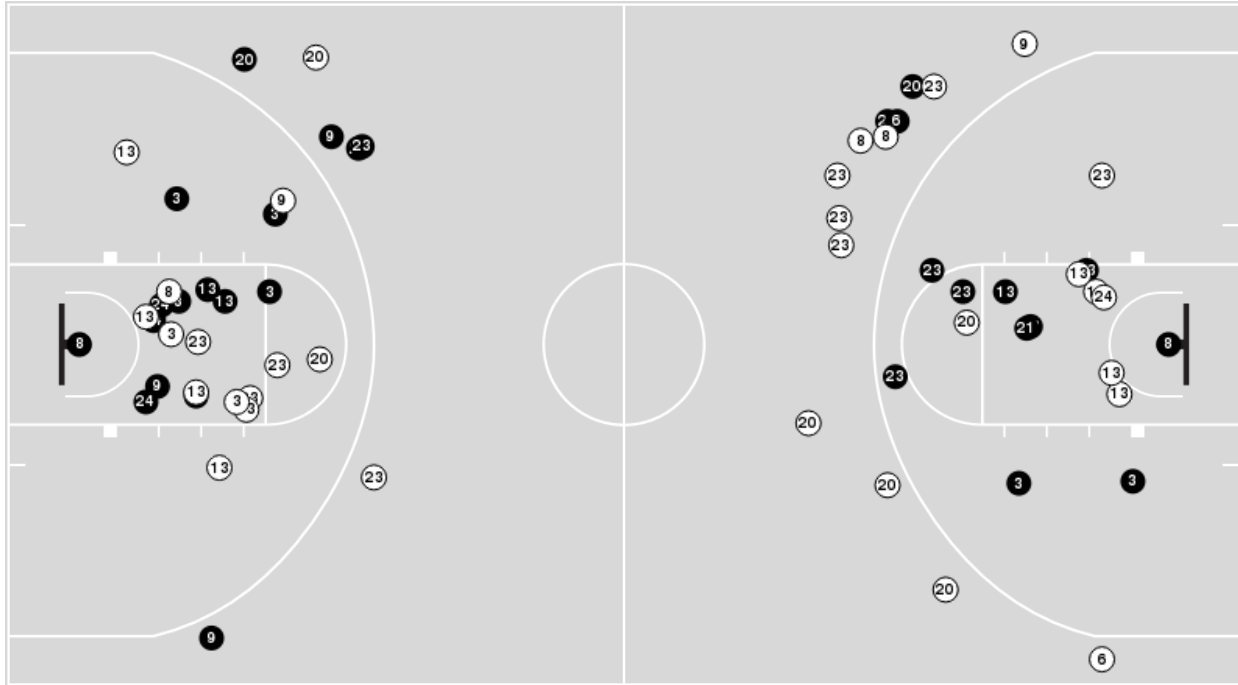

Officials: Pulani Spurlock, Natasha Camy, Timothy Greene

Players => 3, 5, 6, 8, 9, 12, 13, 20, 21, 22, 23, 24FG Types=>AllResults=>All

Florida

All Field Goals