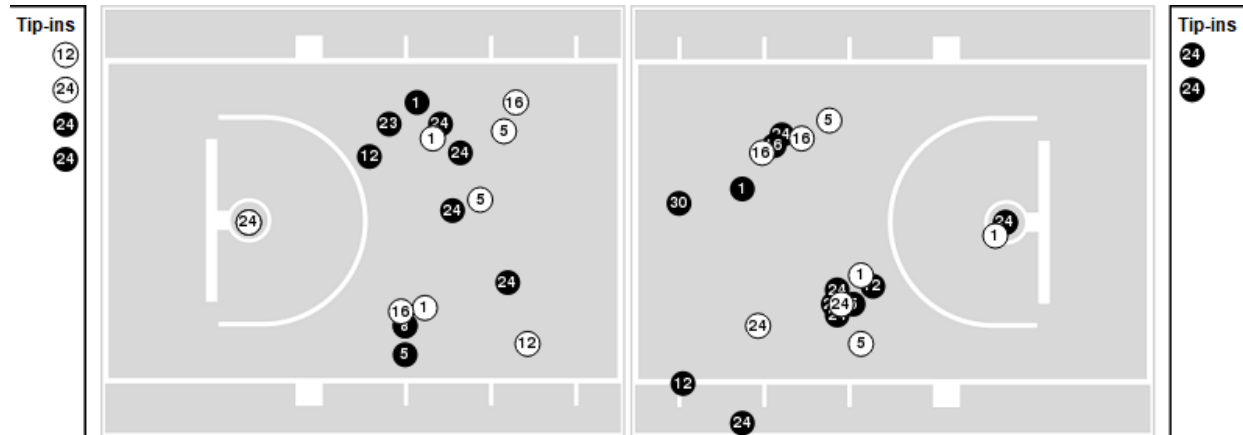

Blow Up Chart

● Made ○ Missed N - Player Number

LSU	M/A	%
Field Goals	37/73	51
2 Points	32/59	54
3 Points	5/14	36
Free Throws	22/28	79

LSU	M/A	%
Points in the Paint	46 (23 / 41)	56
Fast Break Points	3 (3/4)	75
Second Chance Points	21 (11/17)	65
Effective FG%	54