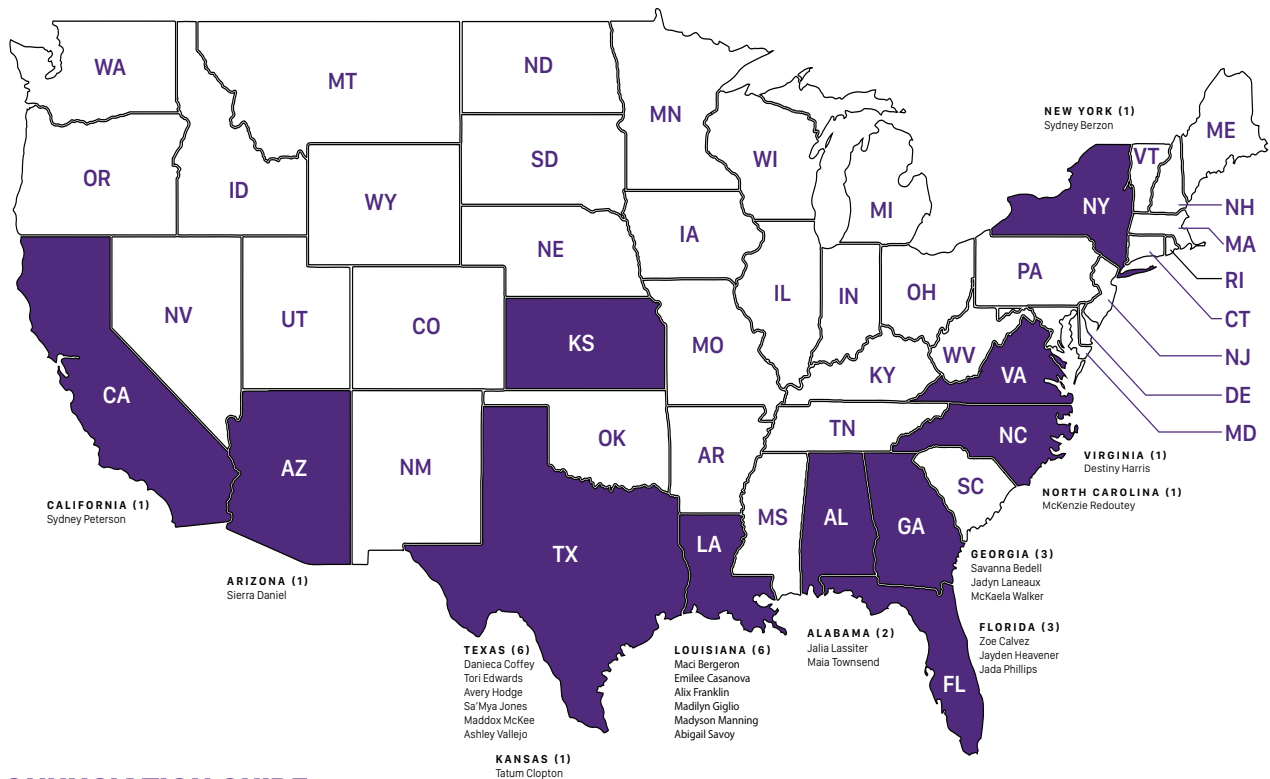

TIGERS BY STATE

PRONUNCIATION GUIDE

Jayden **Heavener** - Heeve-ner
Maddox McKee - Maa-duhx
Maia Townsend - My-yuh
McKenzie **Redoutey** - Rude-uh-dee
Ashley **Vallejo** - Vuh-lay-hoe
Abigail **Savoy** - Sav-wah

Jalia Lassiter - Jay-luh Lah-sit-er
Madiilyn **Giglio** - Jih-leo
Maci **Bergeron** - Baa-zher-on
Danieca Coffey - Dan-eh-kuh
Jadyn **Laneaux** - Leh-no
Savanna **Bedell** - Beh-dell

Madyson Manning - Mad-uh-son
McKaela Walker - Muh-kay-luh
Jada Phillips - Jay-duh
Zoe Calvez - Zho-ee
Sa'Mya Jones - Suh-my-yuh