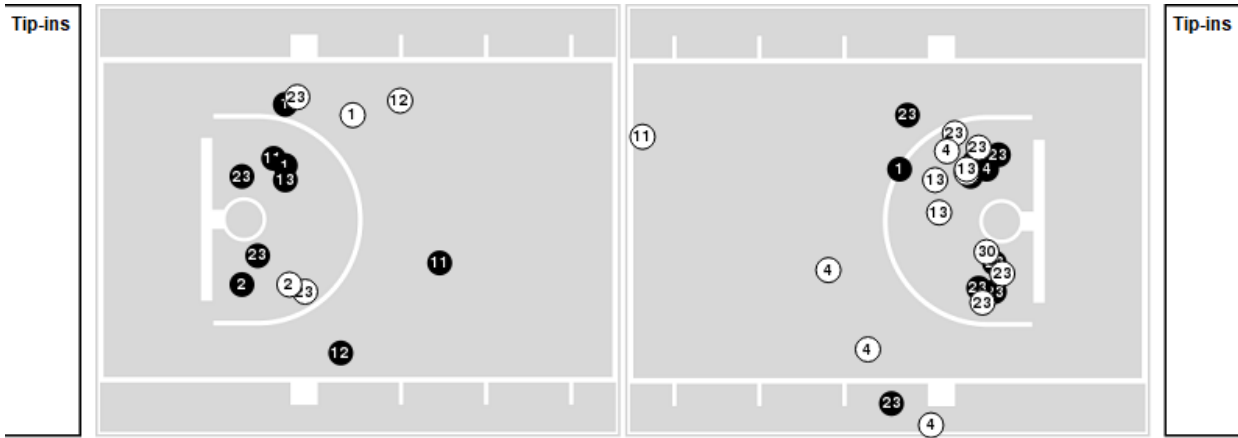

Shots in the Paint

● Made   ○ Missed   N - Player Number

LSU	M/A	%
Field Goals	29/60	48
2 Points	25/48	52
3 Points	4/12	33
Free Throws	16/20	80

LSU	M/A	%
Points in the Paint	36 (18/36)	50
Fast Break Points	22 (13/14)	93
Second Chance Points	9 (6/14)	43
Effective FG%	52