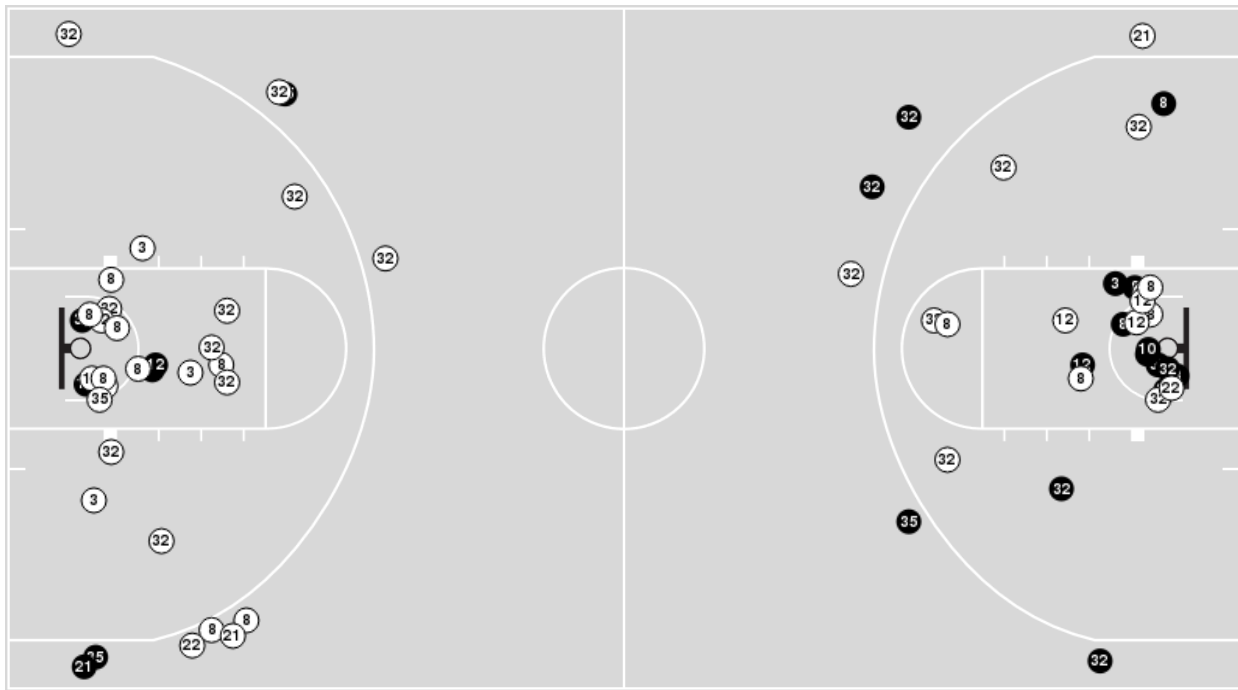

LSU at Ole Miss

02/19/26 The Sandy and John Black Pavilion at Ole Miss, Oxford, Miss.
2025-26 Ole Miss Women's Basketball

Game Time: 8:00 PM
Game Duration: 2:12
Attendance: 7,424

Officials: Brenda Pantoja, Brandon Enterline, Teresa Stuck

Players => All ; FG Types => All ; Results => All ;

Ole Miss

All Field Goals