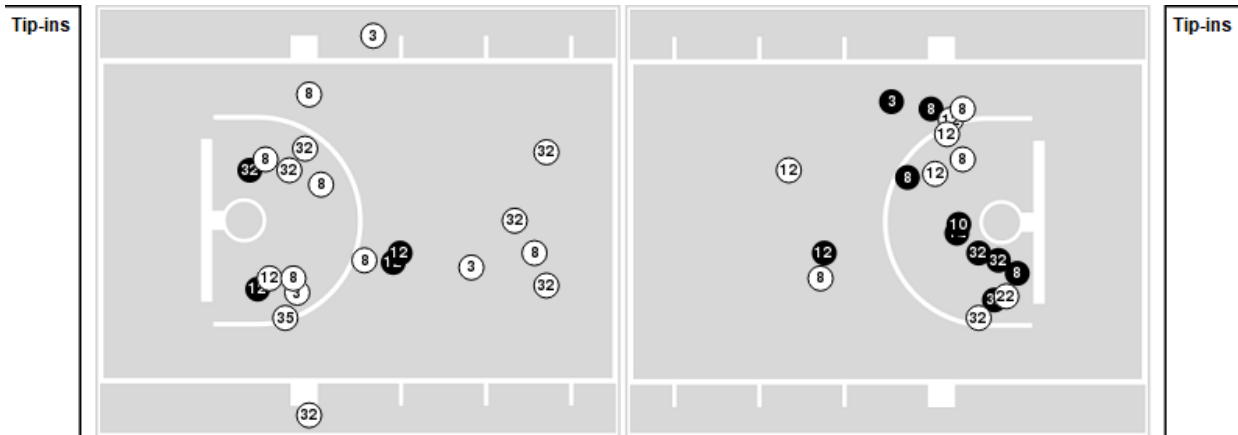

Shots in the Paint

● Made   ○ Missed   N - Player Number

Ole Miss	M/A	%
Field Goals	23/66	35
2 Points	16/50	32
3 Points	7/16	44
Free Throws	17/24	71

Ole Miss	M/A	%
Points in the Paint	28 (14/38)	37
Fast Break Points	10 (5/5)	100
Second Chance Points	17 (9/18)	50
Effective FG%	40