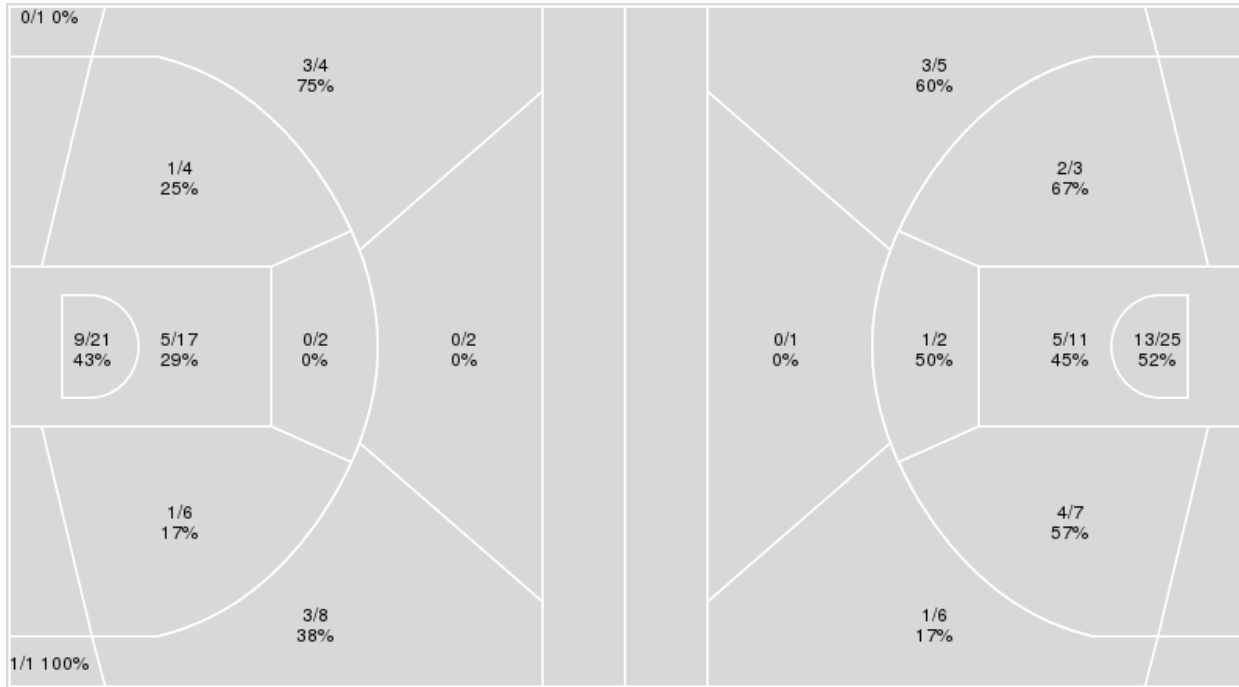

LSU at Ole Miss

02/19/26 The Sandy and John Black Pavilion at Ole Miss, Oxford, Miss.
2025-26 Ole Miss Women's Basketball

Game Time: 8:00 PM
Game Duration: 2:12
Attendance: 7,424

Officials: Brenda Pantoja, Brandon Enterline, Teresa Stuck

Players => All; FG Types => All ; Results => All ;

Players => All; FG Types => All ; Results => All ;

Ole Miss

LSU

Ole Miss	M/A	%
Field Goals	23/66	35
2 Points	16/50	32
3 Points	7/16	44
Free Throws	17/24	71

LSU	M/A	%
Field Goals	29/60	48
2 Points	25/48	52
3 Points	4/12	33
Free Throws	16/20	80