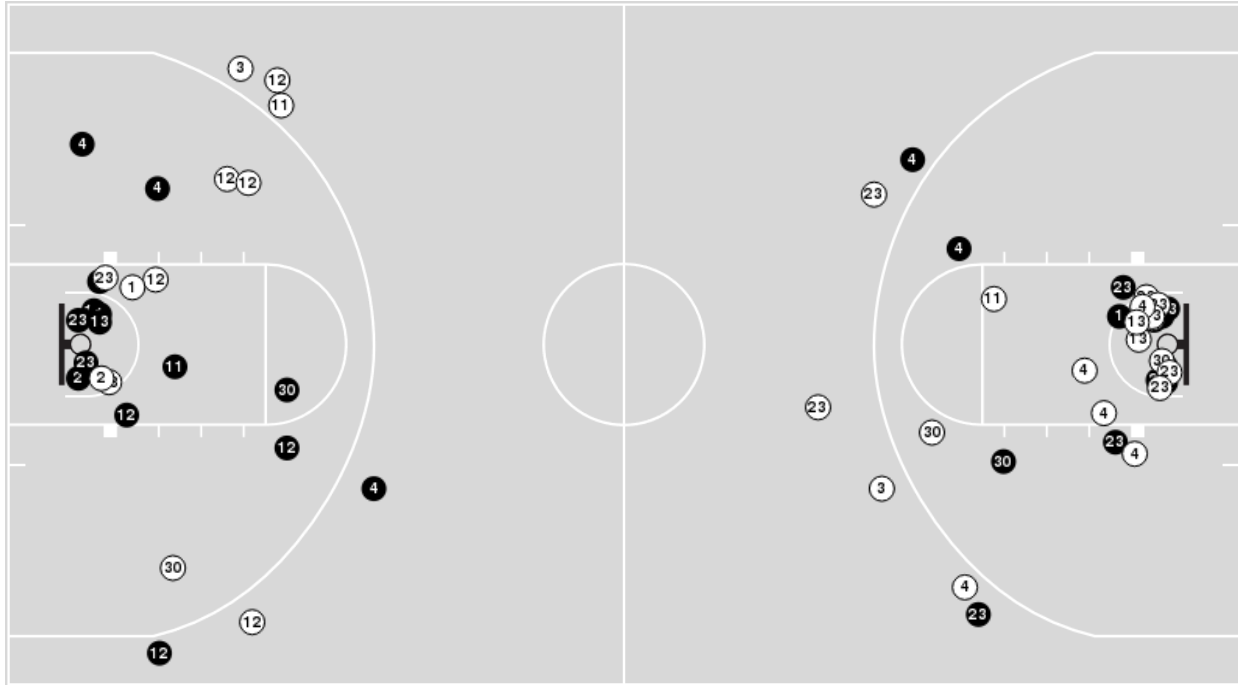

LSU at Ole Miss

02/19/26 The Sandy and John Black Pavilion at Ole Miss, Oxford, Miss.
2025-26 Ole Miss Women's Basketball

Game Time: 8:00 PM
Game Duration: 2:12
Attendance: 7,424

Officials: Brenda Pantoja, Brandon Enterline, Teresa Stuck

Players => All ; FG Types => All ; Results => All ;

LSU

All Field Goals