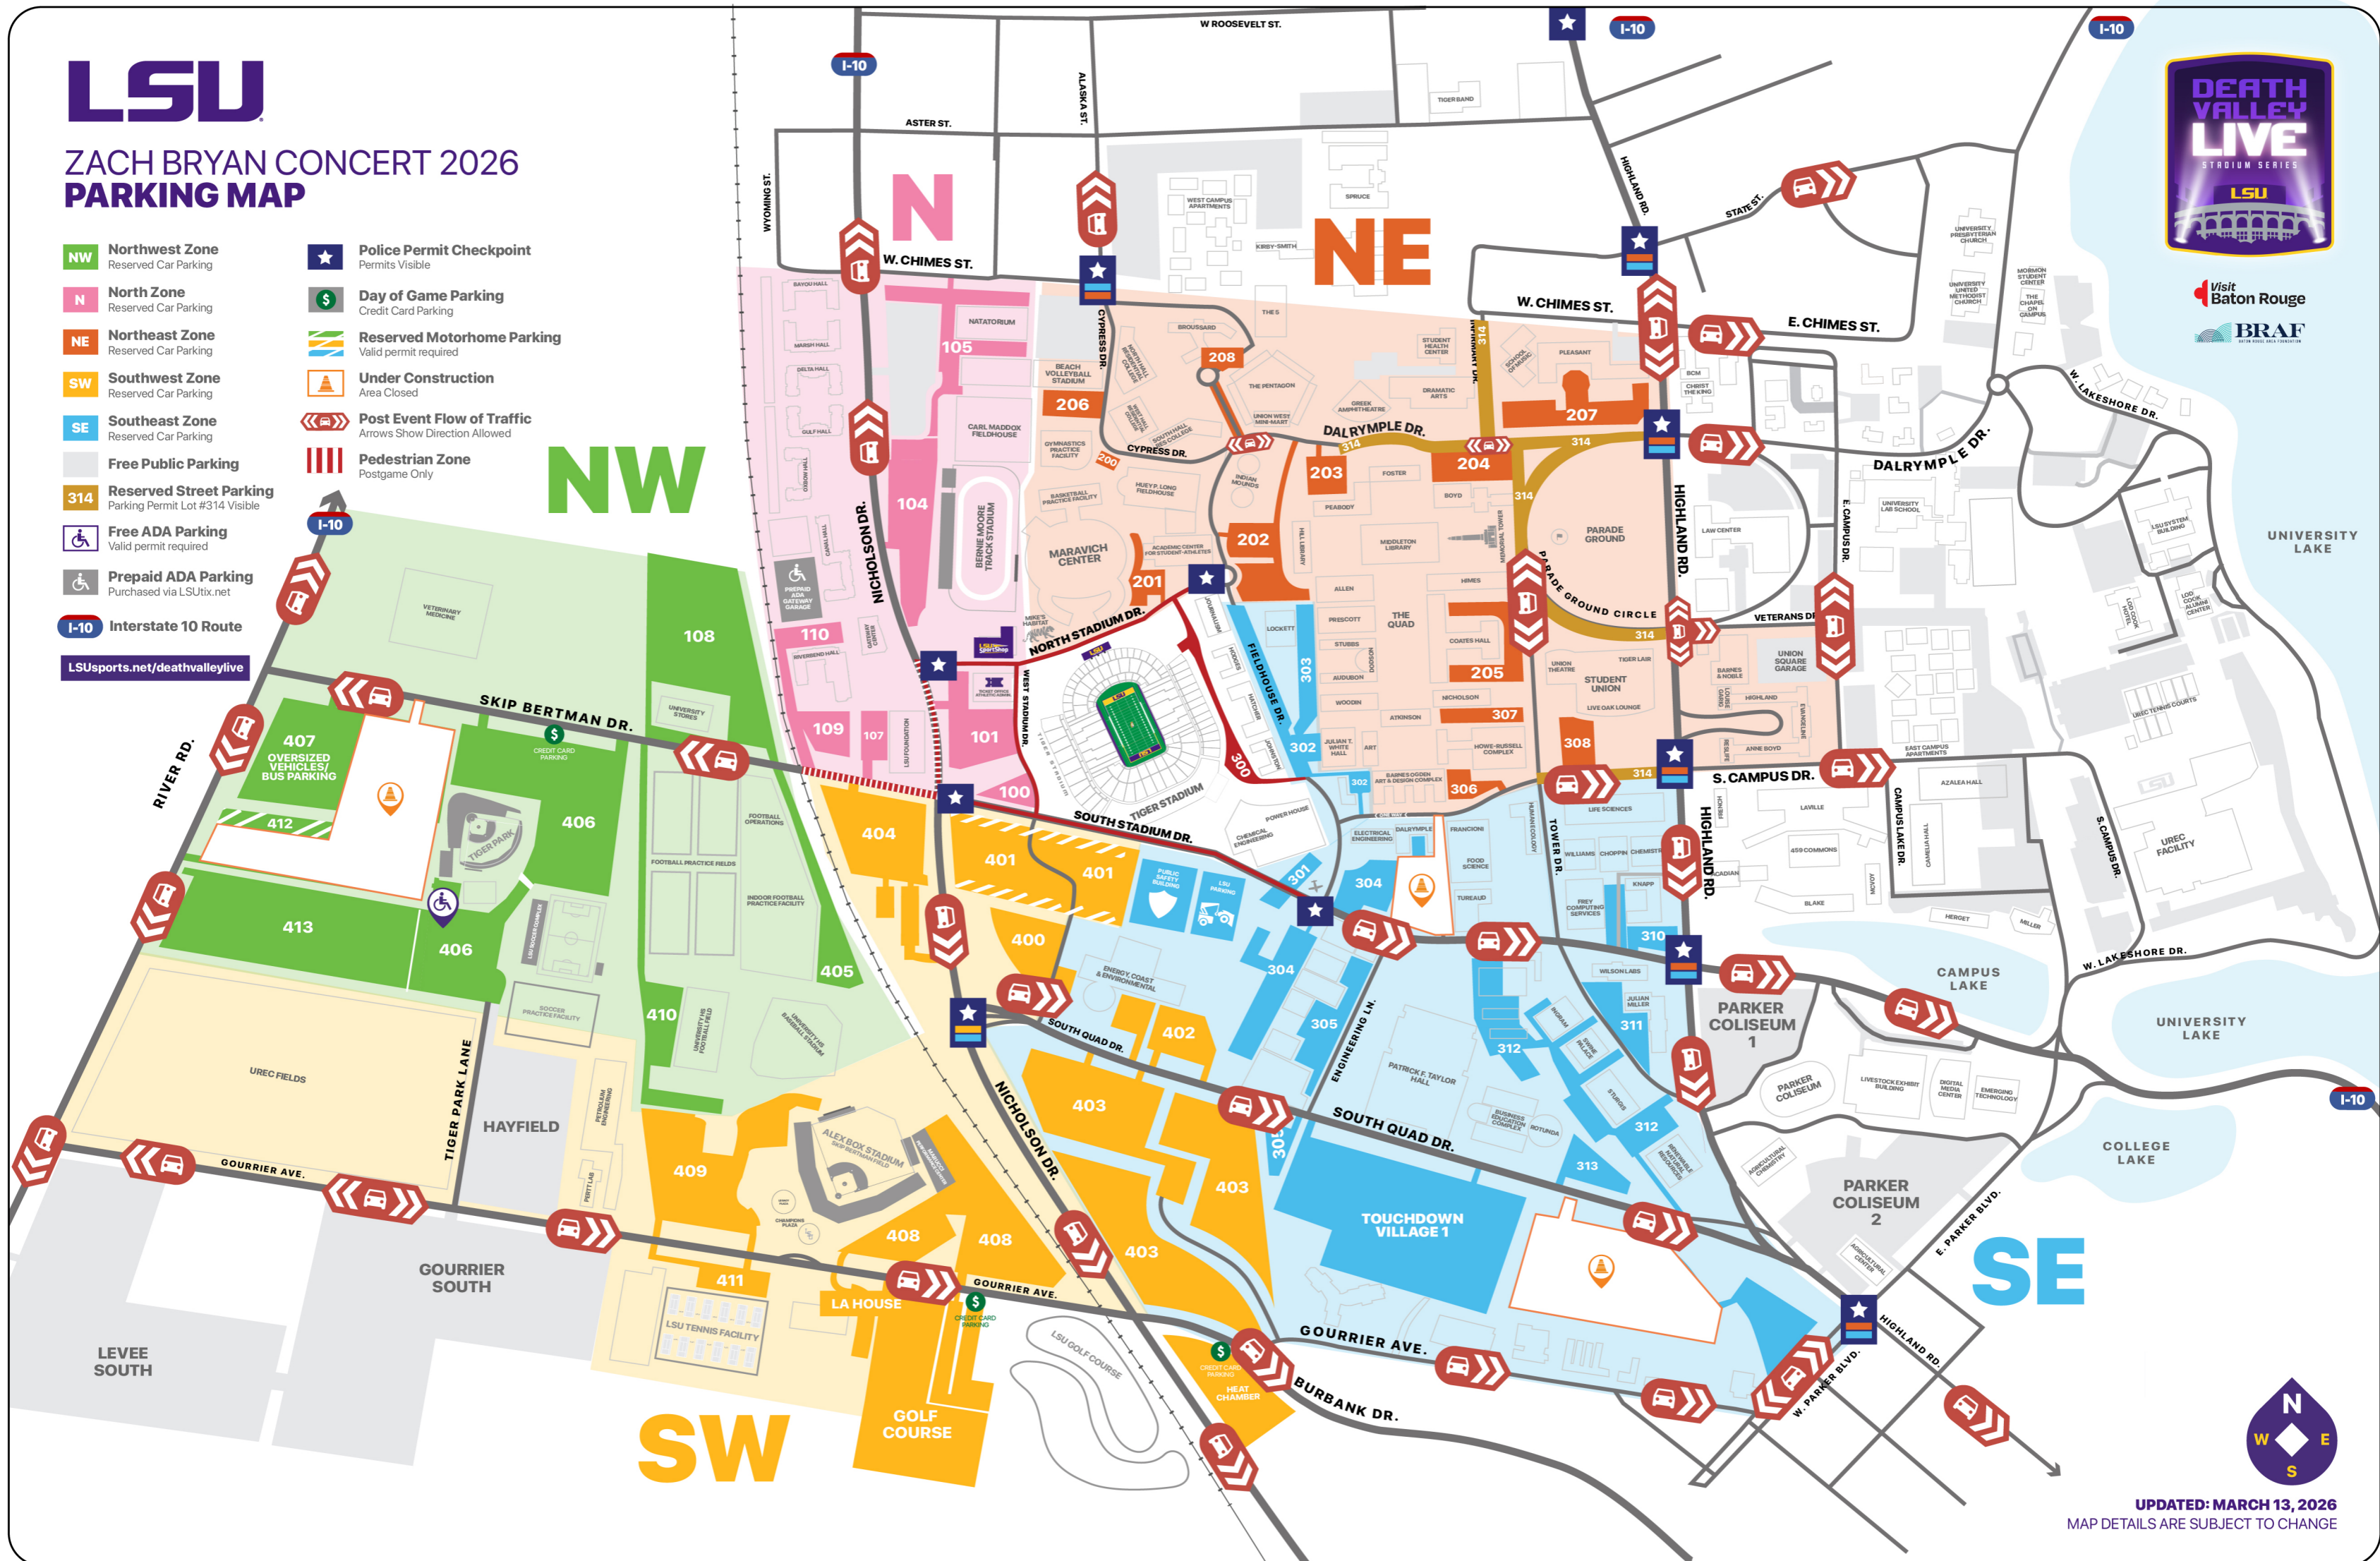

ZACH BRYAN CONCERT 2026 PARKING MAP

- NW Northwest Zone**
Reserved Car Parking
- N North Zone**
Reserved Car Parking
- NE Northeast Zone**
Reserved Car Parking
- SW Southwest Zone**
Reserved Car Parking
- SE Southeast Zone**
Reserved Car Parking
- Free Public Parking**
- 314 Reserved Street Parking**
Parking Permit Lot #314 Visible
- Free ADA Parking**
Valid permit required
- Prepaid ADA Parking**
Purchased via LSUtitix.net
- I-10 Interstate 10 Route**
- LSUsports.net/deathvalleylive
- Police Permit Checkpoint**
Permits Visible
- Day of Game Parking**
Credit Card Parking
- Reserved Motorhome Parking**
Valid permit required
- Under Construction**
Area Closed
- Post Event Flow of Traffic**
Arrows Show Direction Allowed
- Pedestrian Zone**
Postgame Only

UPDATED: MARCH 13, 2026
MAP DETAILS ARE SUBJECT TO CHANGE