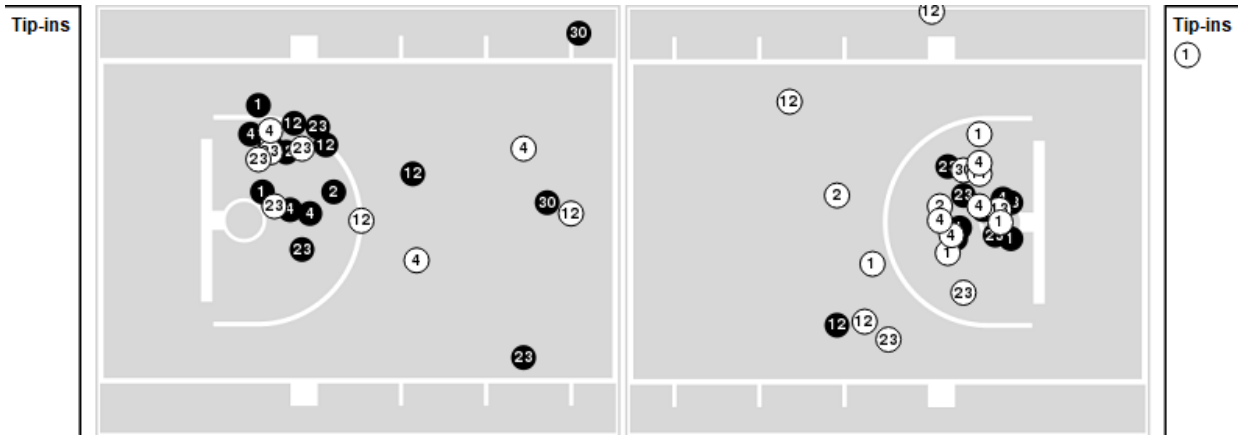

Shots in the Paint

● Made   ○ Missed   N - Player Number

LSU	M/A	%
Field Goals	33/71	46
2 Points	30/63	48
3 Points	3/8	38
Free Throws	16/17	94

LSU	M/A	%
Points in the Paint	52 (26/52)	50
Fast Break Points	4 (2/2)	100
Second Chance Points	12 (9/16)	56
Effective FG%	49