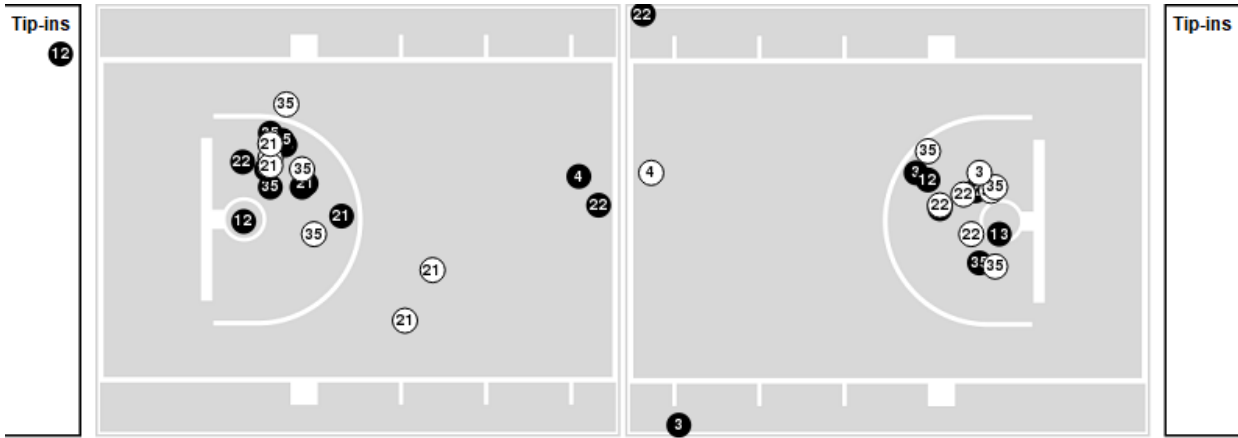

Shots in the Paint

● Made   ○ Missed   N - Player Number

Duke	M/A	%
Field Goals	31/73	42
2 Points	24/47	51
3 Points	7/26	27
Free Throws	18/23	78

Duke	M/A	%
Points in the Paint	38 (19/36)	53
Fast Break Points	13 (9/9)	100
Second Chance Points	19 (10/19)	53
Effective FG%	47