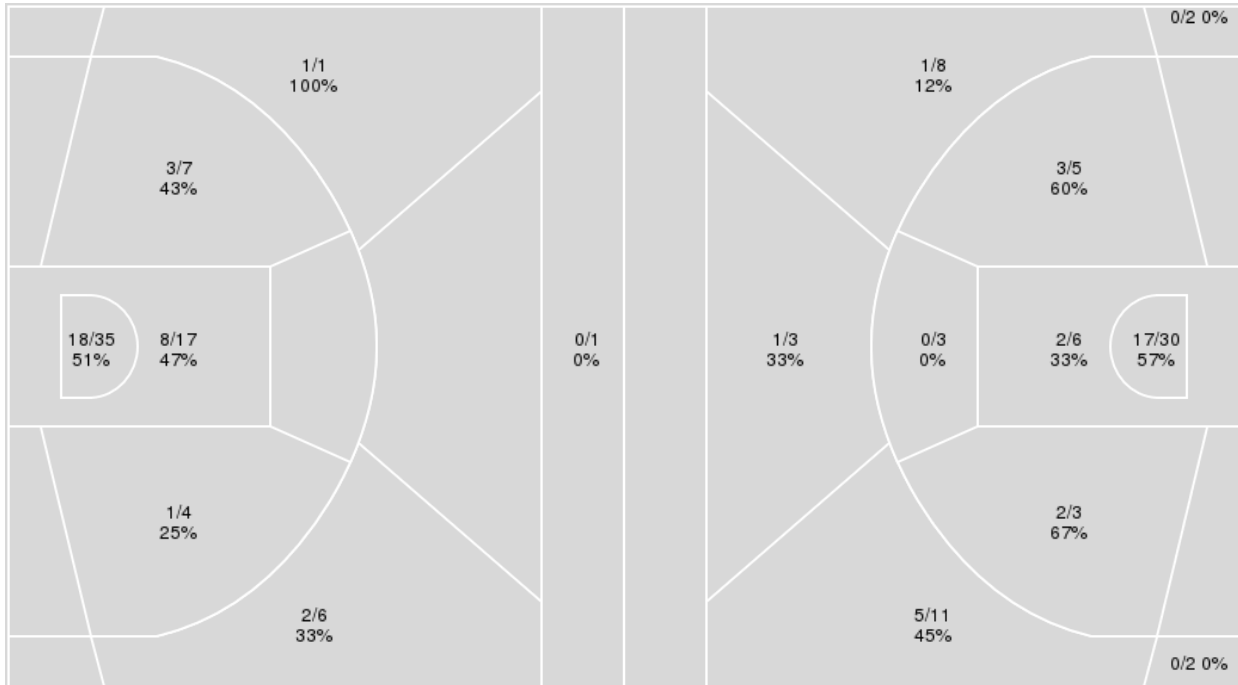

Duke at LSU

03/27/26 Golden 1 Center, Sacramento, CA
2025-26 NCAA Women's Basketball

Officials: Pualani Spurlock-Welsh, In'Fini Robinson, Rod Creech

Players => All; FG Types => All ; Results => All ;

Players => All; FG Types => All ; Results => All ;

LSU

Duke

LSU	M/A	%
Field Goals	33/71	46
2 Points	30/63	48
3 Points	3/8	38
Free Throws	16/17	94

Duke	M/A	%
Field Goals	31/73	42
2 Points	24/47	51
3 Points	7/26	27
Free Throws	18/23	78