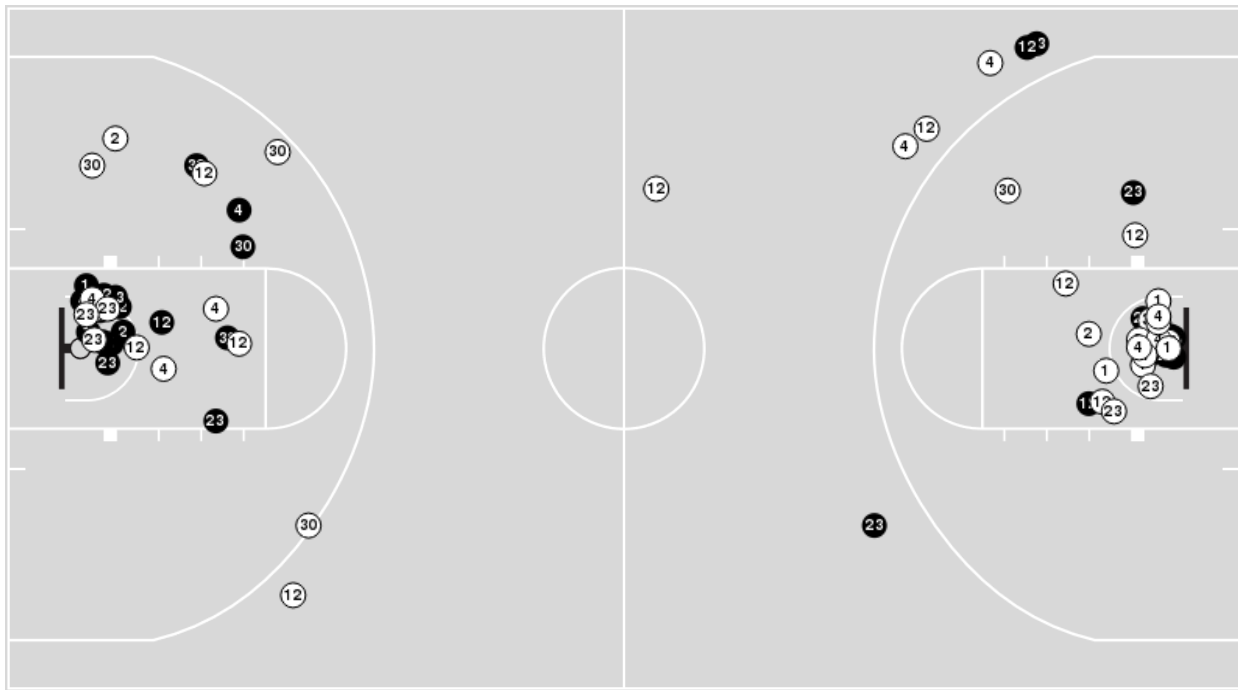

Duke at LSU

03/27/26 Golden 1 Center, Sacramento, CA
2025-26 NCAA Women's Basketball

Officials: Pualani Spurlock-Welsh, In'Fini Robinson, Rod Creech

Players => All ; FG Types => All ; Results => All ;

LSU

All Field Goals