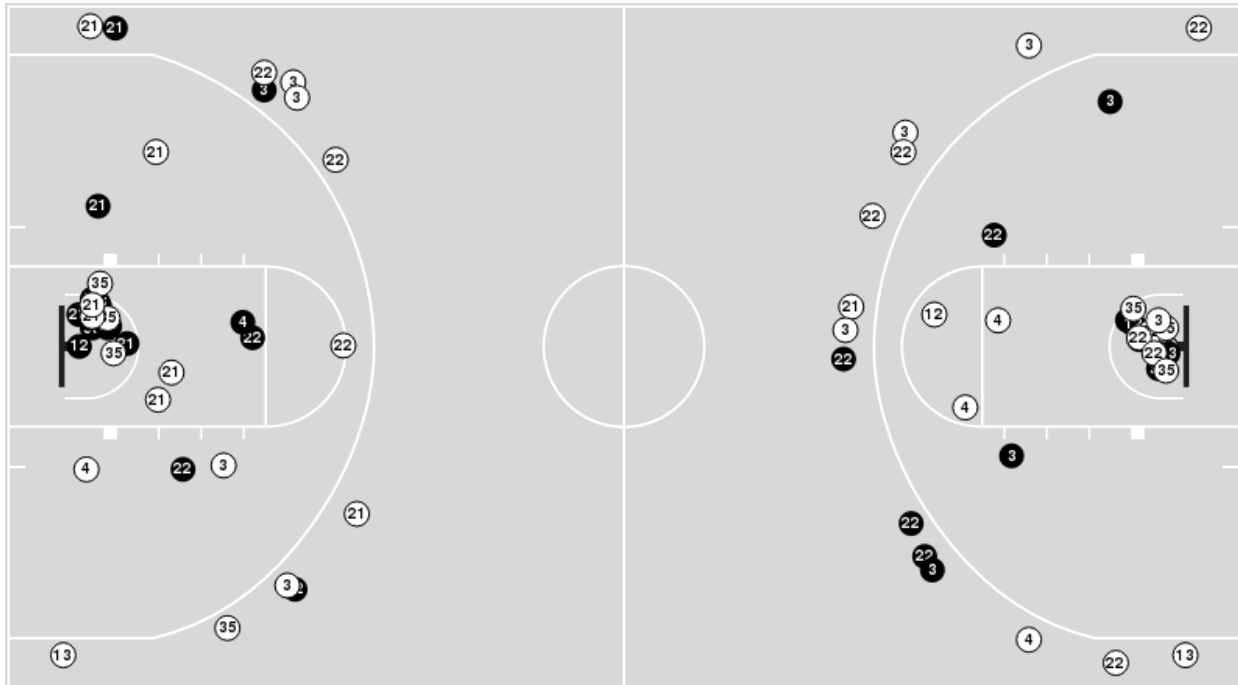

Duke at LSU

03/27/26 Golden 1 Center, Sacramento, CA
2025-26 NCAA Women's Basketball

Officials: Pualani Spurlock-Welsh, In'Fini Robinson, Rod Creech

Players => All ; FG Types => All ; Results => All ;

Duke

All Field Goals