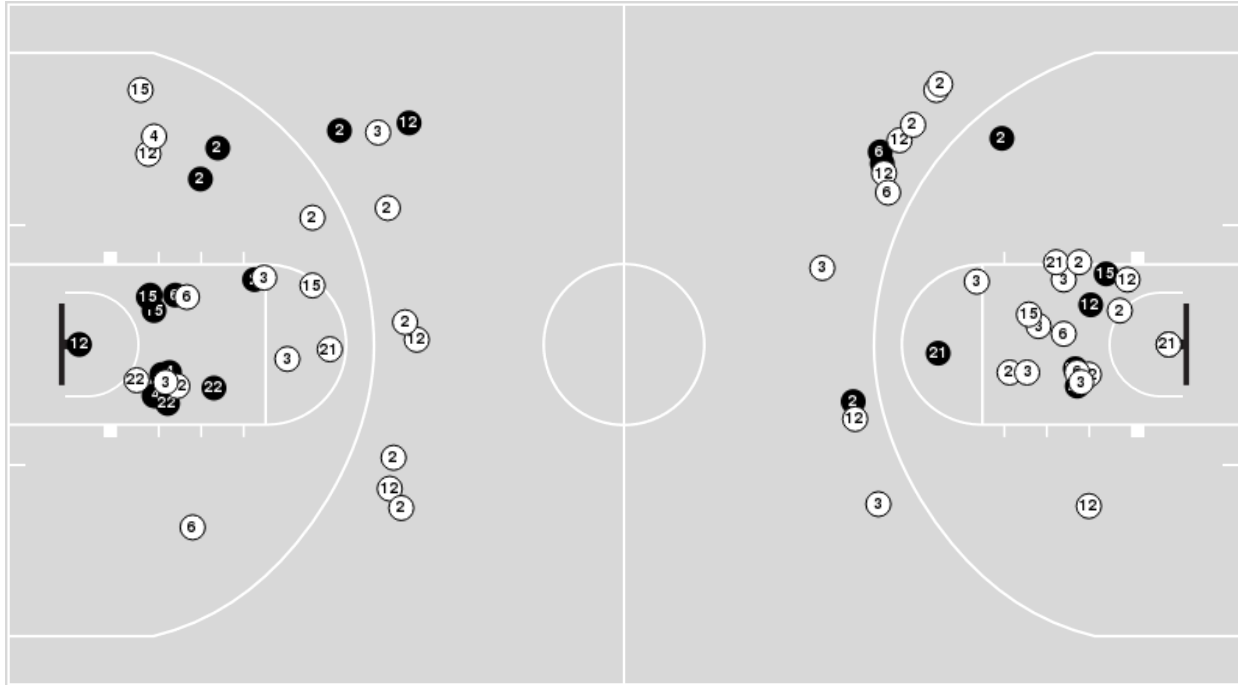

Officials: Kevin Pethtel, Felicia Grinter, Timothy Greene

Players => All ; FG Types => All ; Results => All ;

Oklahoma

All Field Goals