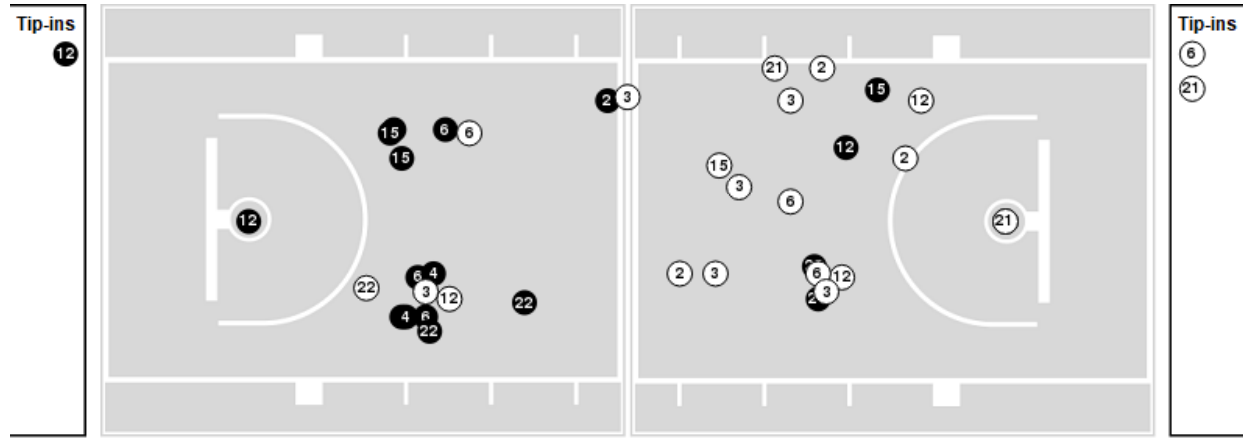

Officials: Kevin Pethtel, Felicia Grinter, Timothy Greene

Players => All ; FG Types => All ; Results => All ;

Oklahoma

All Field Goals

Shots in the Paint

● Made ○ Missed N - Player Number

Oklahoma	M/A	%
Field Goals	26/72	36
2 Points	21/51	41
3 Points	5/21	24
Free Throws	21/28	75