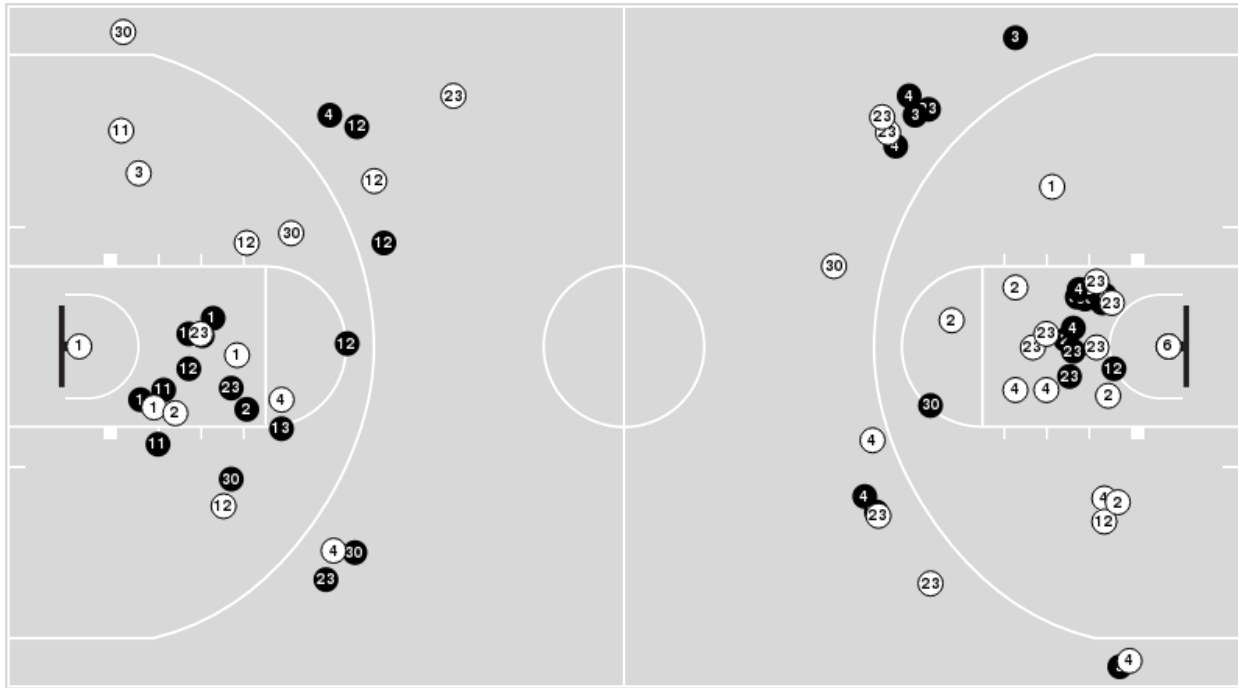

Oklahoma at LSU

03/06/26 Bon Secours Wellness Arena, Greenville
2025-26 Women's Basketball

Officials: Kevin Pethtel, Felicia Grinter, Timothy Greene

Players => All ; FG Types => All ; Results => All ;

LSU

All Field Goals