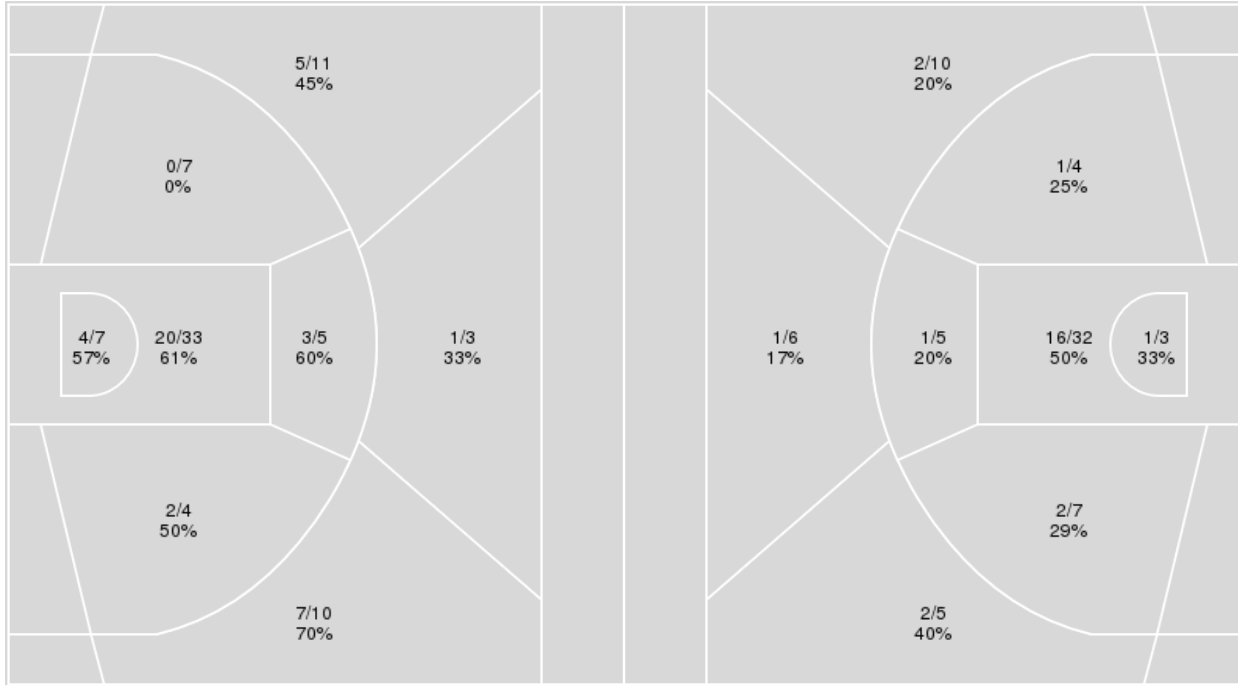

Oklahoma at LSU

03/06/26 Bon Secours Wellness Arena, Greenville
2025-26 Women's Basketball

Officials: Kevin Pethtel, Felicia Grinter, Timothy Greene

Players => All; FG Types => All ; Results => All ;

Players => All; FG Types => All ; Results => All ;

LSU

Oklahoma

LSU	M/A	%
Field Goals	42/80	52
2 Points	29/56	52
3 Points	13/24	54
Free Throws	15/25	60

Oklahoma	M/A	%
Field Goals	26/72	36
2 Points	21/51	41
3 Points	5/21	24
Free Throws	21/28	75