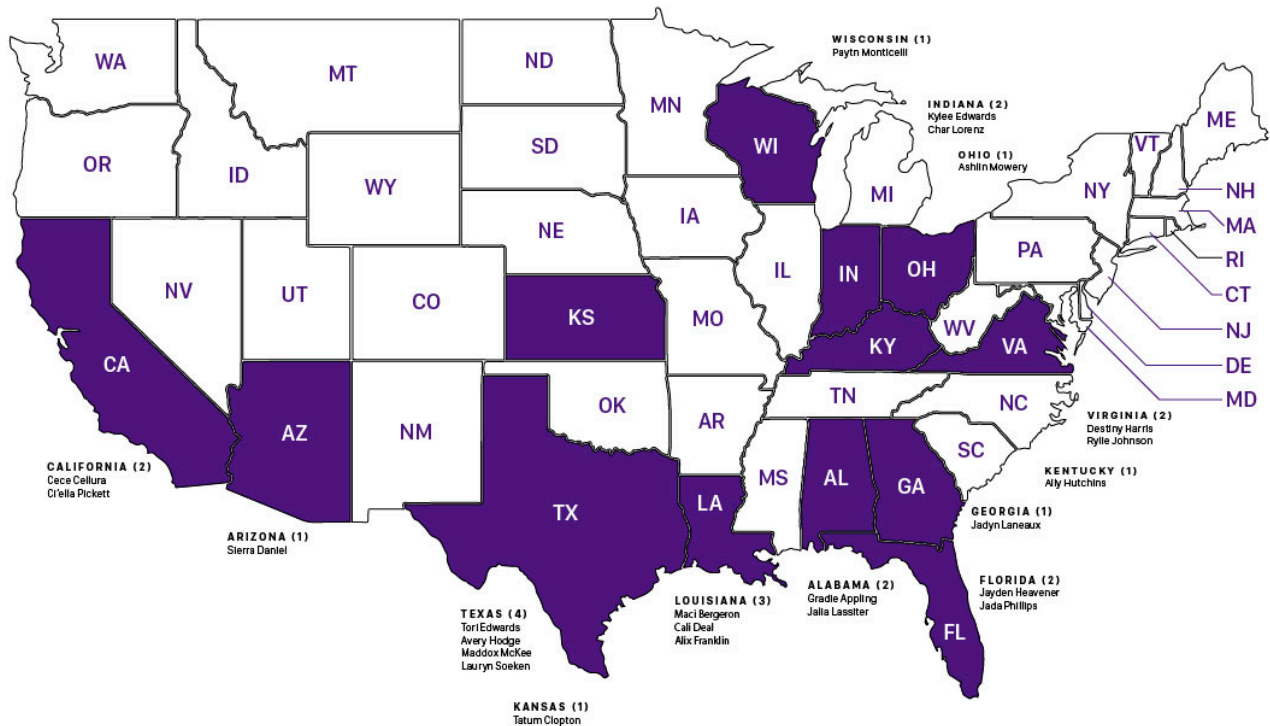

TIGERS BY STATE

PRONUNCIATION GUIDE

00 - Jayden **Heavener** - Heeve-ner
2 - **Maddox** McKee - Maa-duhx
4 - **Gradie** Appling - Gray-dee
7 - **Jalia** Lassiter - Jay-luh Laah-sit-er
8 - **Cali** Deal - Cal-ee
11 - Lauryn **Soeken** - So-kin

12 - Maci **Bergeron** - Baa-zher-on
14 - Ashlin **Mowery** - Mau-ree (like cow)
15 - Jadyn **Laneaux** - Leh-no
17 - Paytn **Monticelli** - Mont-ih-sell-ee
21 - **Cece** Cellura - See See Suh-lure-uh
24 - **Char** Lorenz - Shar Luh-rinz

28 - **Jada** Phillips - Jade-uh
44 - **Ci'ella** Pickett - See-el-uh