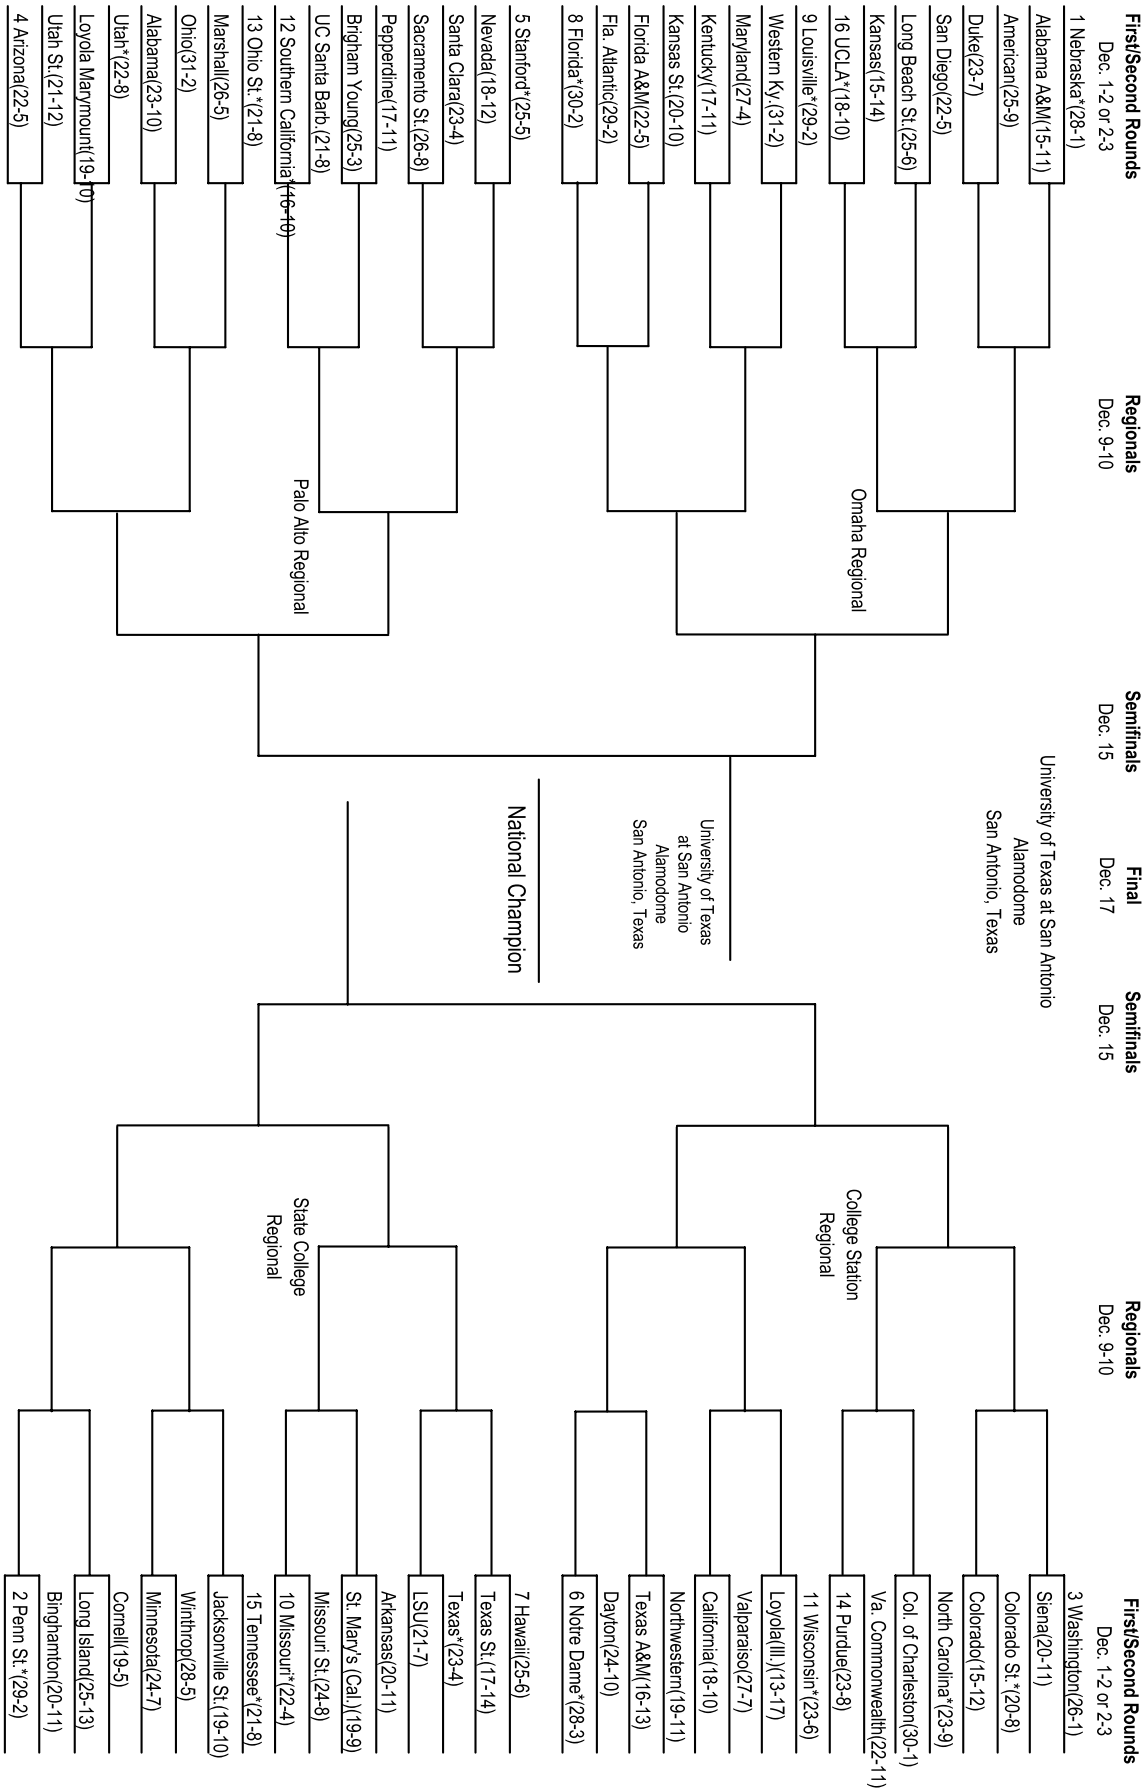

www.sportsradio1420.com

Dave Shoji Radio Show

Head Coach Dave Shoji does his weekly radio show on Sports Radio (1420 am) at 9 a.m. on Wednesday mornings, unless the team is on the road. Shoji, along with the show's host, Scott Robbs, take calls from fans as well as talk to current and former Rainbow Wahine players.

Kamana'o Named Third-Team Academic All-District

Kanoe Kamana'o was named to the ESPN The Magazine COSIDA Academic All-District Third Team this past week, making an all-district team for the second-straight year. The junior was named to the second team in 2004.

This Week in Rainbow Wahine History

In the 30+ years of Rainbow Wahine volleyball, many big events have occurred. Here are a couple of events that happened this week in UH women's volleyball history.

Dec. 4, 1946 - Dave Shoji was born. Shoji has been UH's head coach for 31 years, taking over the program in 1975.

Dec. 1, 1984 - Hawai'i falls to Oregon in the first round of the NCAA Tournament for the first time ever, coming just after winning two consecutive NCAA titles.

Nov. 29-Dec. 1, 1985 - Hawai'i plays in their first conference tournament, in the PCAA Tournament in Stockton, Calif. After defeating San Diego State in five and Cal Poly in four, the Rainbow Wahine fall to host Pacific in the championship match in four games.

Nov. 30, 1996 - Hawai'i concludes their first WAC season with a five-game loss to BYU at the WAC Tournament. The Rainbow Wahine would go on to get revenge in the NCAA Regional finals, sweeping the Cougars on the way to their fifth NCAA Championships.

Dec. 2-3, 1999 - Hawai'i faces Prairie View A&M and Utah in the first and second rounds of the NCAA Tournament, sweeping A&M 15-3, 15-0 and 15-3, then beating the Utes 15-11, 15-6 and 15-4. UH bowed out in the next round to Texas A&M in an upset in the regionals.

Dec. 2-3, 2004 - Despite sporting the only undefeated regular season in the country and the tournament's No. 3 seed, UH gets sent away for the NCAA Tournament First and Second rounds, where they defeated Colorado and Purdue to advance to their seventh-consecutive NCAA Regional.

Rainbow Wahine Superlatives

Overall	25-6	More Digs.....	19-1
WAC.....	16-0	Less Digs.....	7-5
Non-Conference	6-6	Same Digs.....	0-0
vs. Ranked Teams	2-5	More Aces.....	19-3
vs. Unranked Teams	23-1	Less Aces.....	4-3
Home	14-4	Same Aces.....	2-0
Away.....	9-0	Three Games	19-4
Neutral	2-2	Four Games	3-0
Mondays.....	0-0	Five Games	3-2
Tuesdays	0-0	In Game One	24-7
Wednesdays.....	1-0	In Game Two	23-8
Thursdays	9-0	In Game Three	23-8
Fridays	4-4	In Game Four.....	5-3
Saturdays.....	11-2	In Game Five	3-2
Sundays.....	1-0	When Winning Game One	23-1
August.....	0-2	When Losing Game One	2-5
September.....	8-4	When Winning Game Two.....	21-2
October	9-0	When Losing Game One	3-5
November	8-0	When Winning Game Three	23-0
Higher Hitting Percentage	23-0	When Losing Game Three	2-6
Lower Hitting Percentage	2-6	When Winning Game Four	5-1
Same Hitting Percentage.....	0-0	When Losing Game Four	1-1
More Kills.....	21-0	When Winning Game Five.....	3-0
Less Kills.....	4-6	When Losing Game Five.....	0-2
Same Kills.....	0-0	Largest Home Crowd	8,673
More Blocks	21-3	Smallest Home Crowd	6,251
Less Blocks	1-2	Largest Road Crowd	10,576
Same Blocks	1-1	Smallest Road Crowd.....	425

NCAA Tournament Bracket

2005 Division I Women's Volleyball Championship