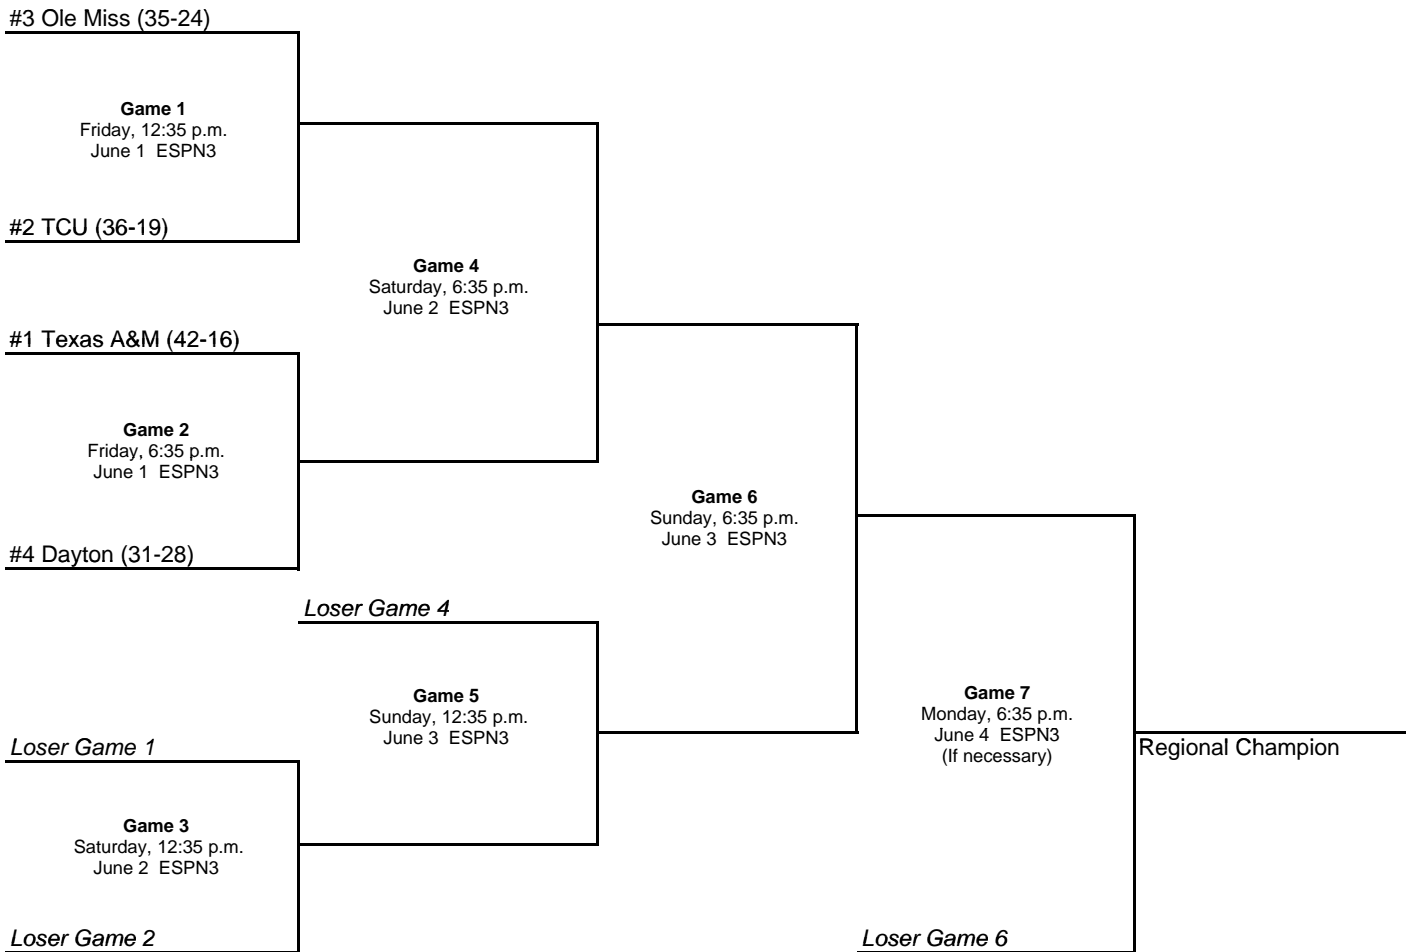

2012 NCAA DIVISION I BASEBALL CHAMPIONSHIP

College Station Regional - Texas A&M
June 1-4, 2012 *(times listed are local time at site)*