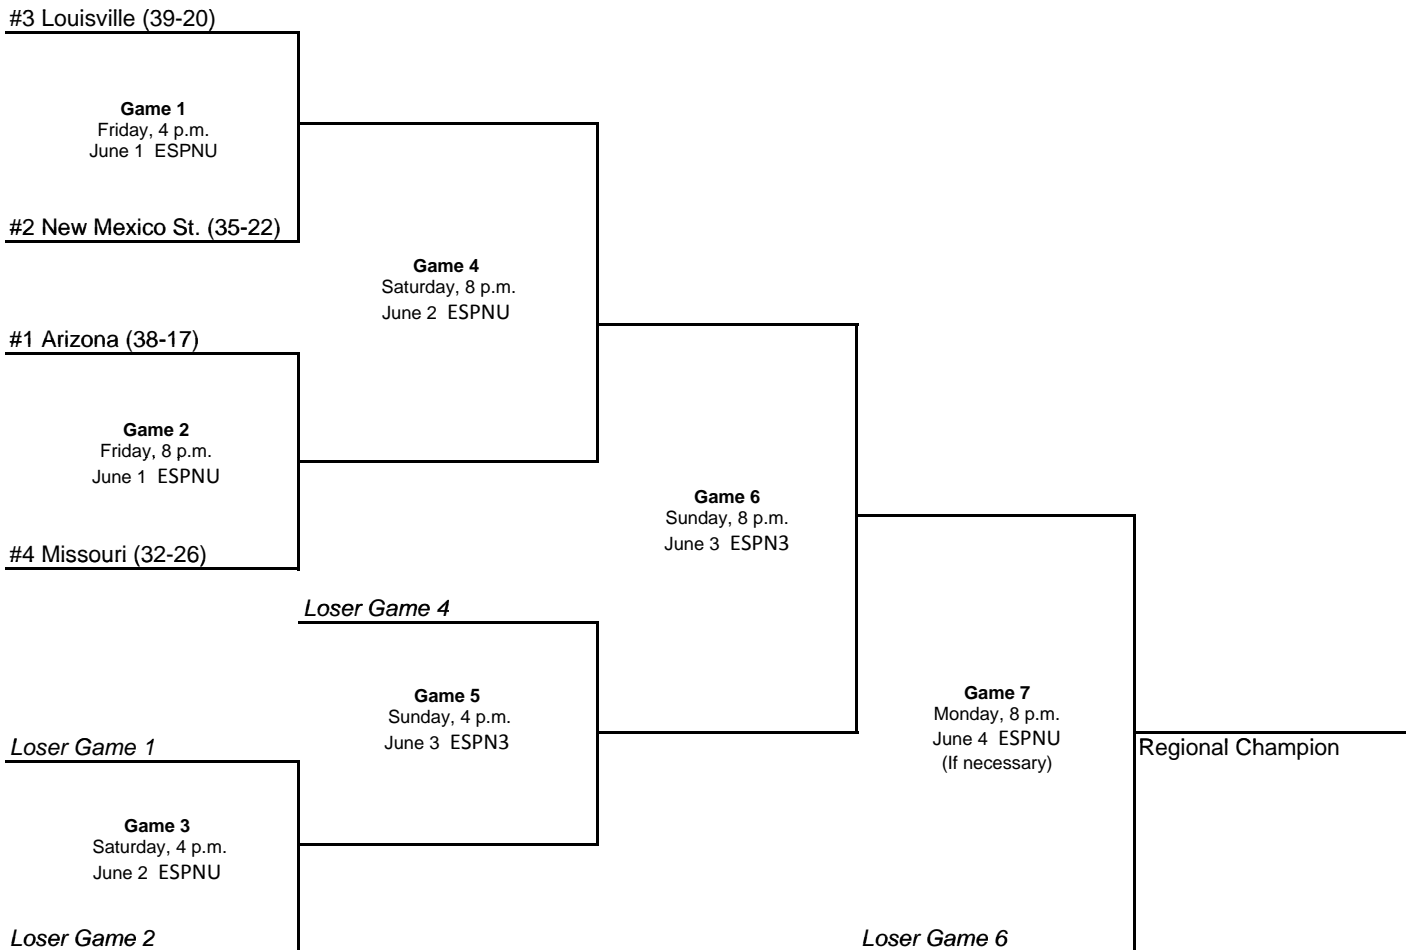

2012 NCAA DIVISION I BASEBALL CHAMPIONSHIP

Tucson Regional - Arizona
June 1-4, 2012 *(times listed are local time at site)*