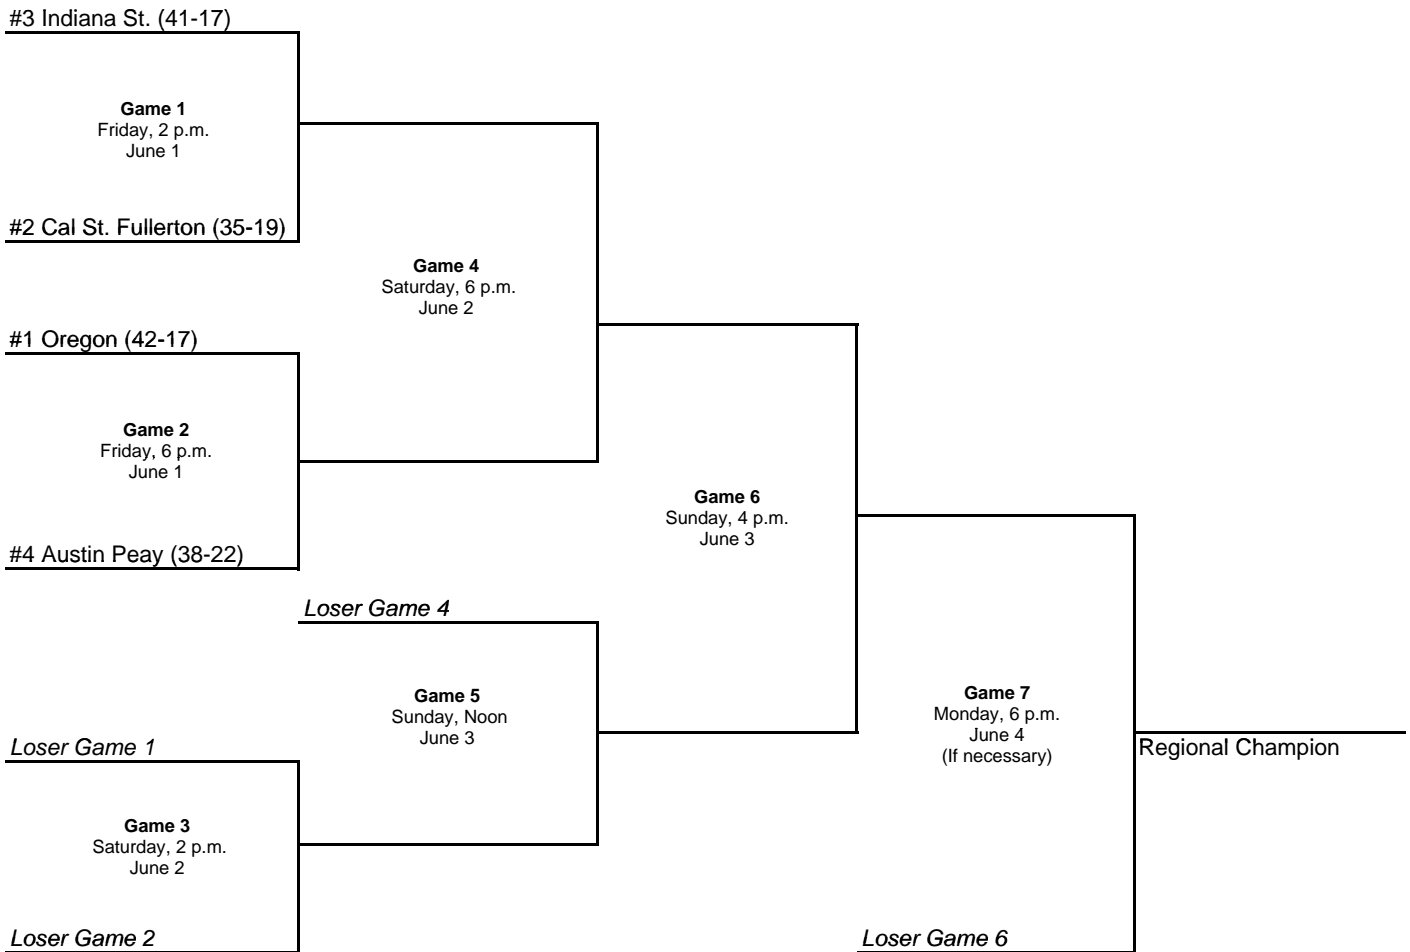

2012 NCAA DIVISION I BASEBALL CHAMPIONSHIP

Eugene Regional - Oregon
June 1-4, 2012 *(times listed are local time at site)*