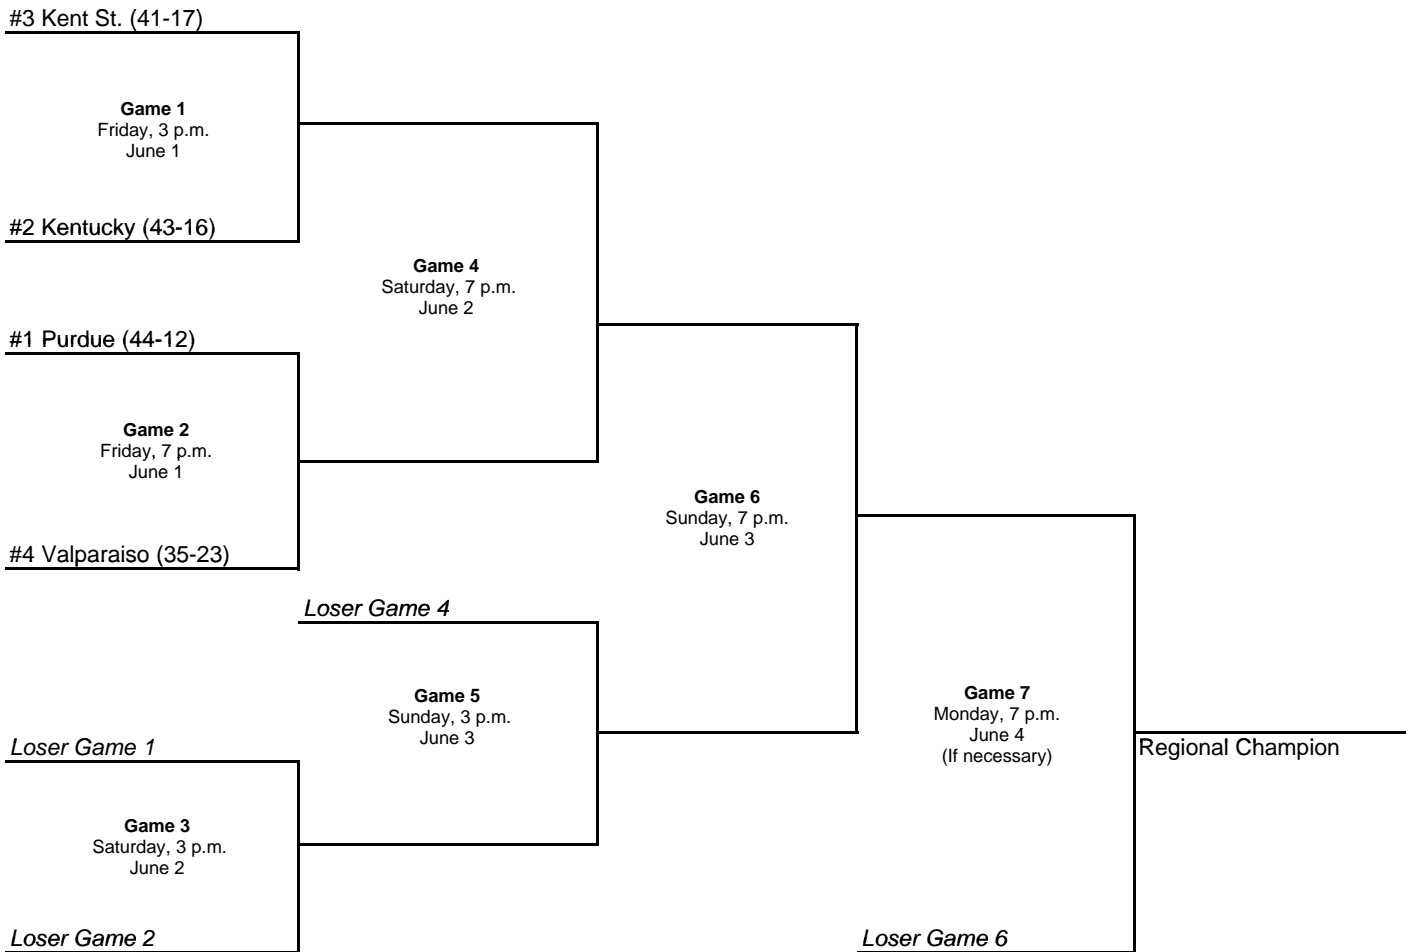

2012 NCAA DIVISION I BASEBALL CHAMPIONSHIP

Gary Regional - Purdue
June 1-4, 2012 *(times listed are local time at site)*