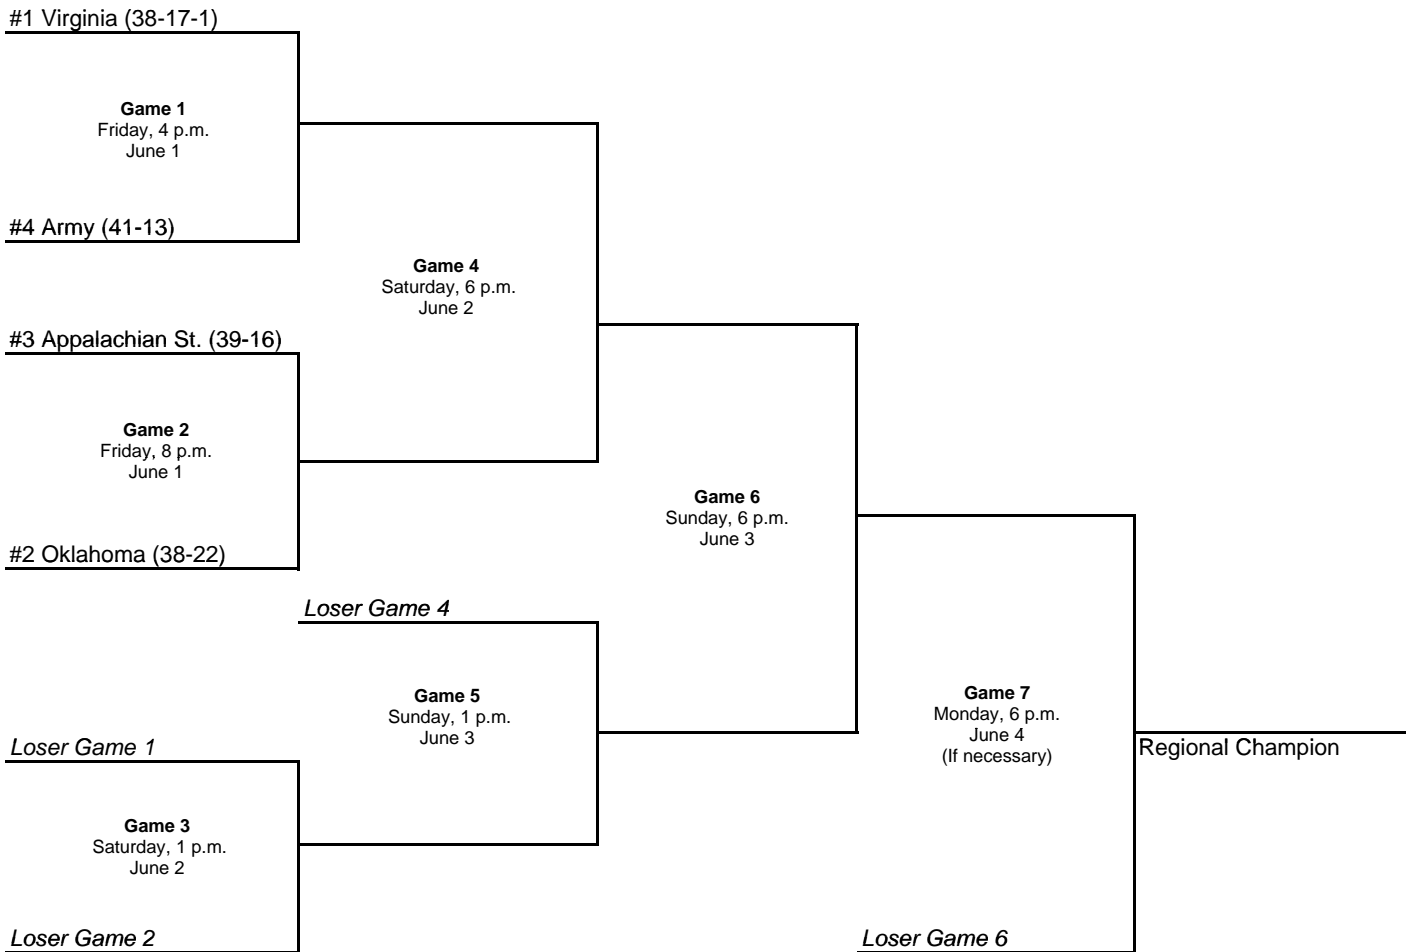

2012 NCAA DIVISION I BASEBALL CHAMPIONSHIP

Charlottesville Regional - Virginia
June 1-4, 2012 *(times listed are local time at site)*