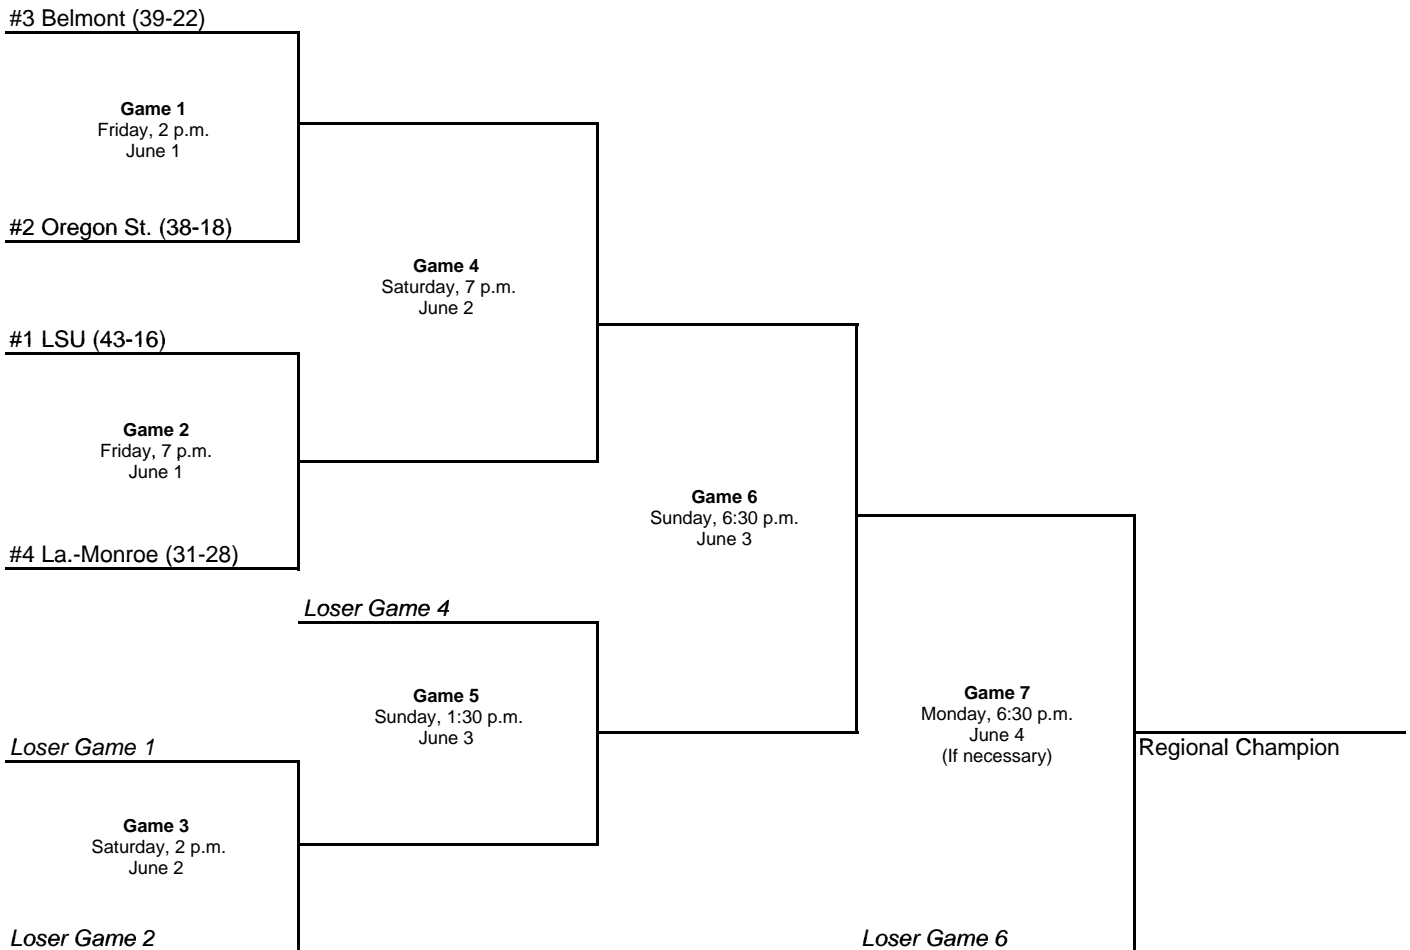

2012 NCAA DIVISION I BASEBALL CHAMPIONSHIP

Baton Rouge Regional - LSU
June 1-4, 2012 *(times listed are local time at site)*