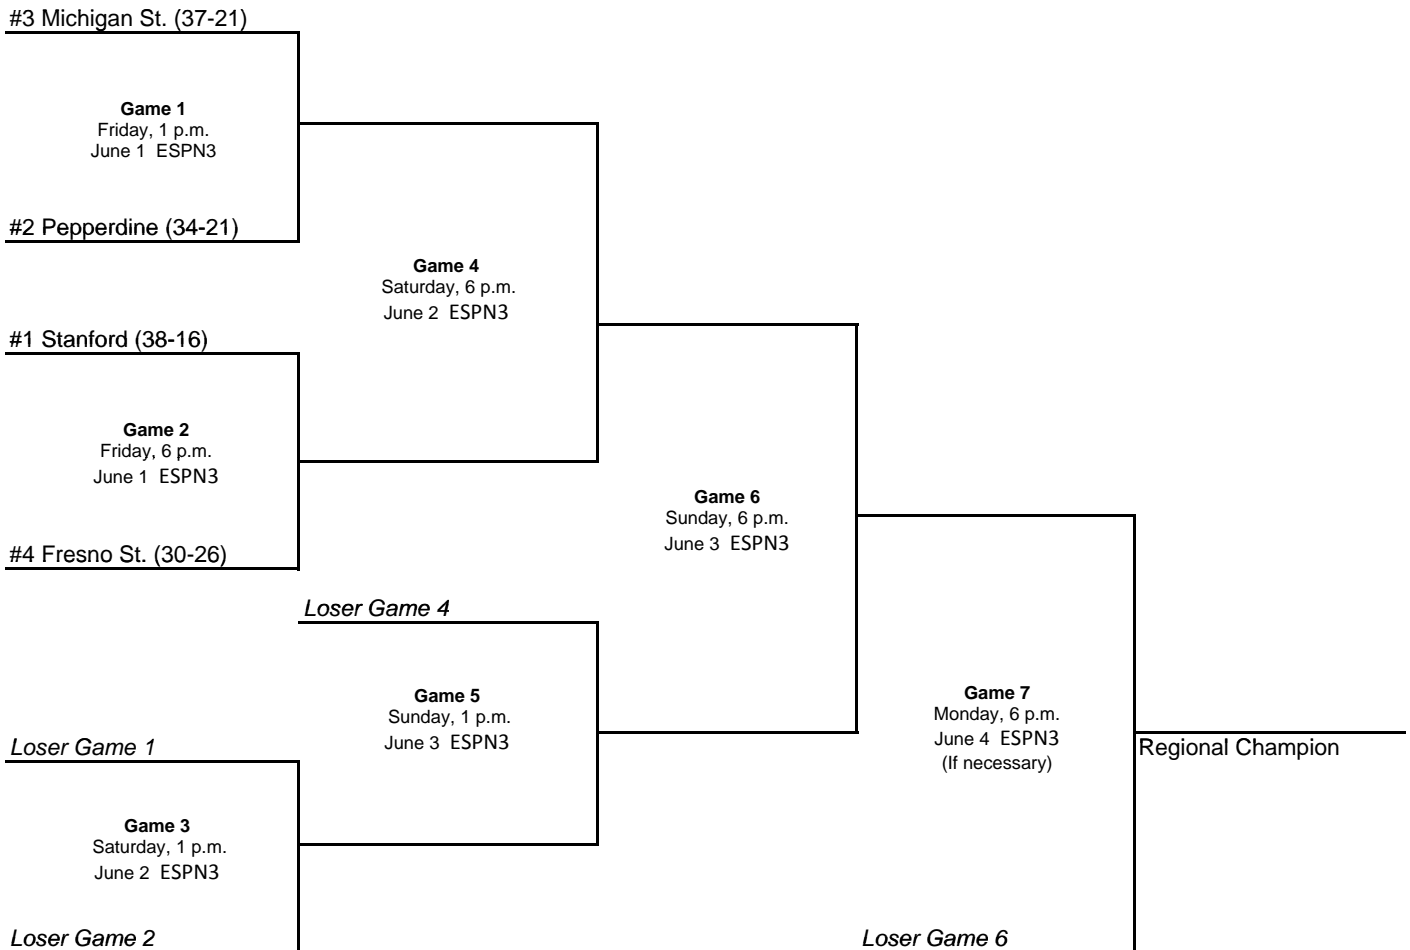

2012 NCAA DIVISION I BASEBALL CHAMPIONSHIP

Stanford Regional - Stanford
June 1-4, 2012 *(times listed are local time at site)*