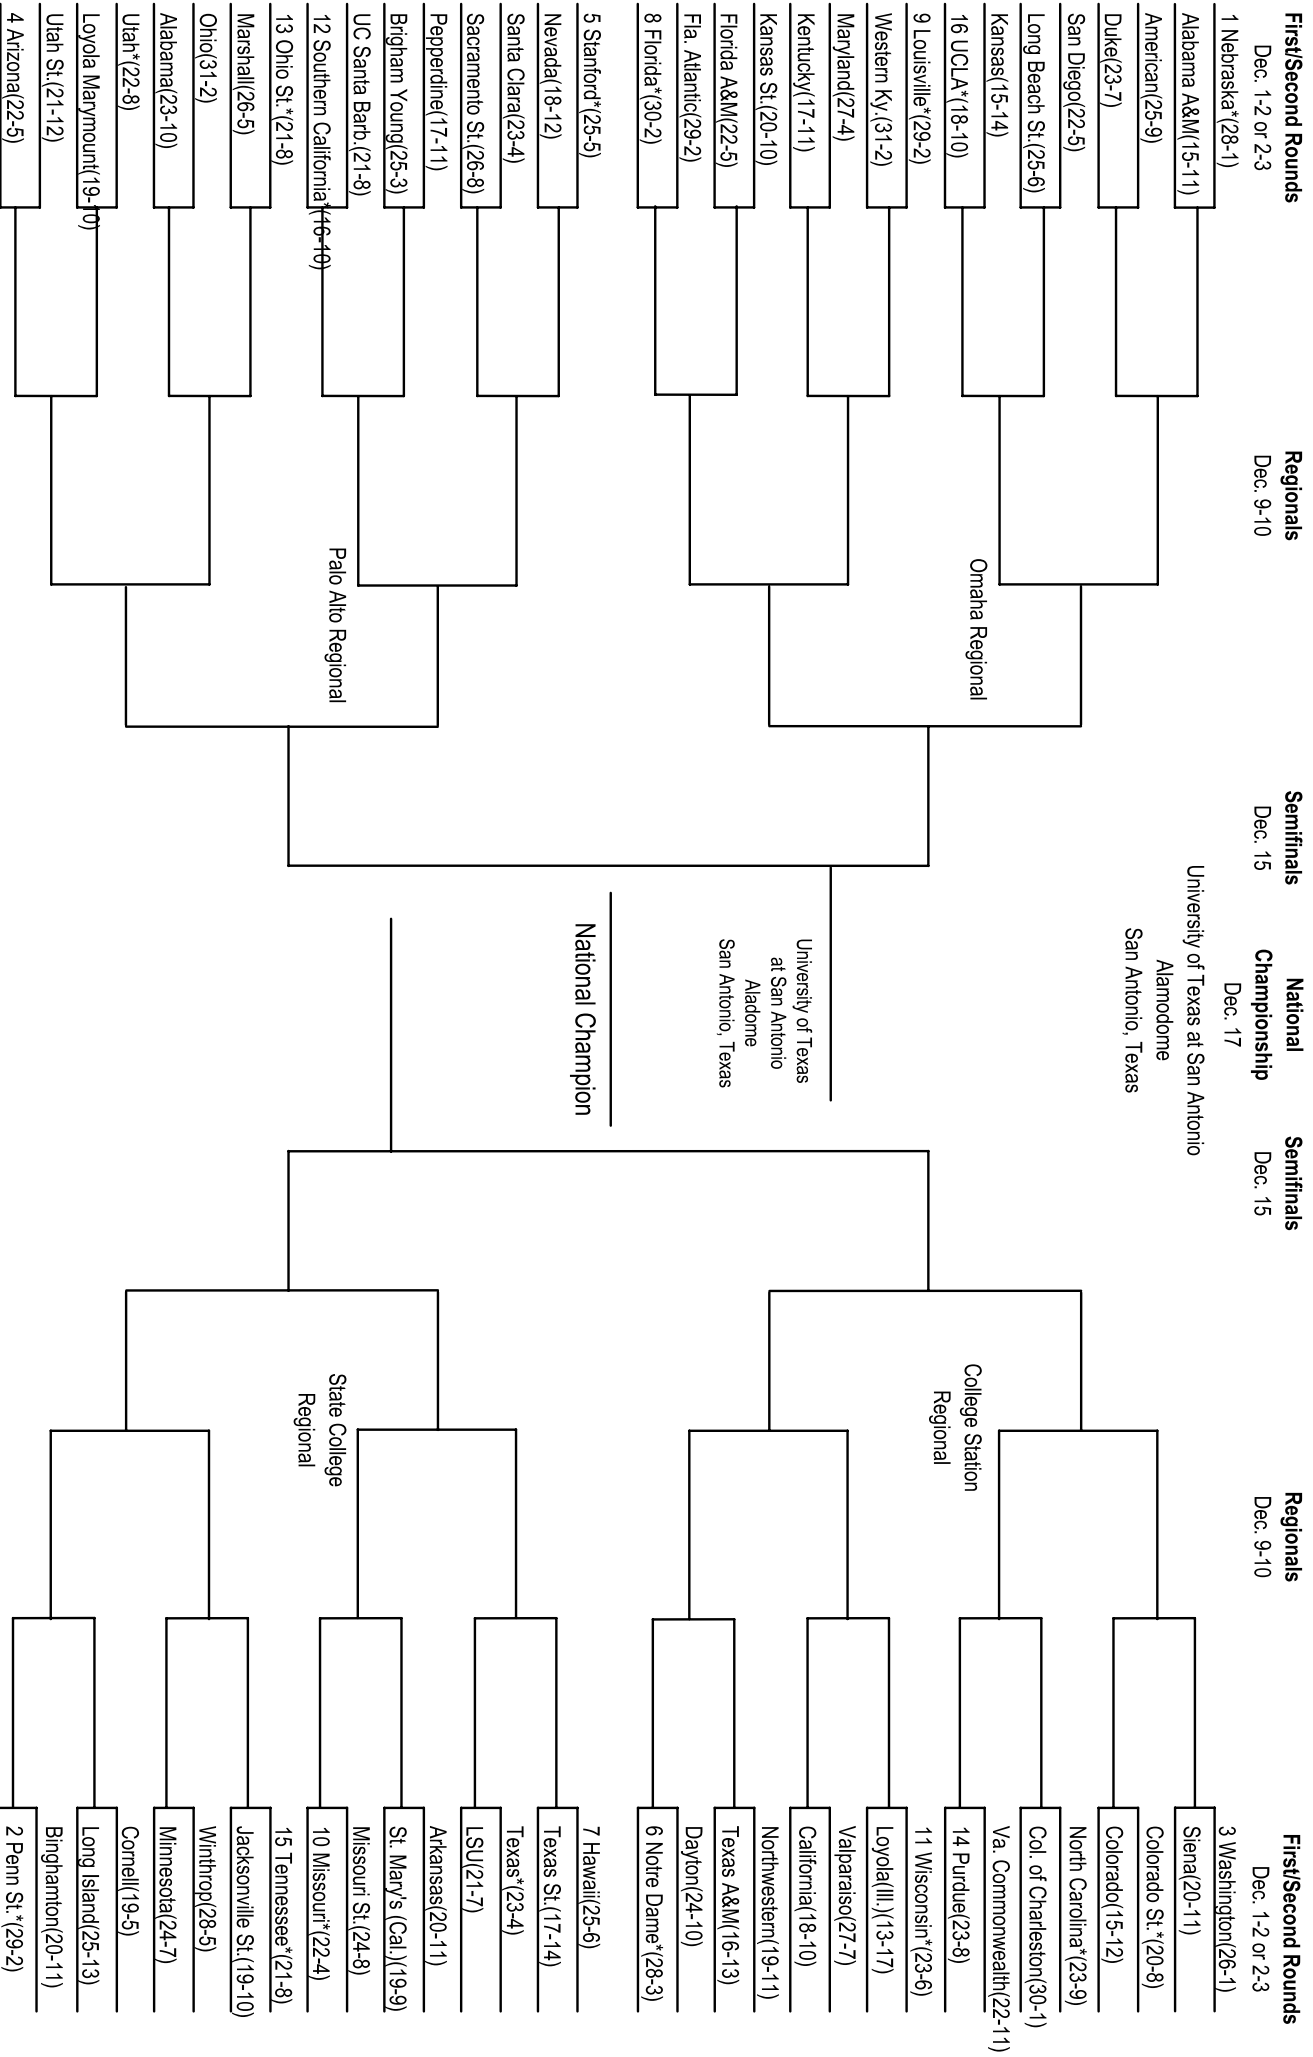

2005 Division I Women's Volleyball Championship

*First/Second round matches will be played on the campus of one of the participating institutions.