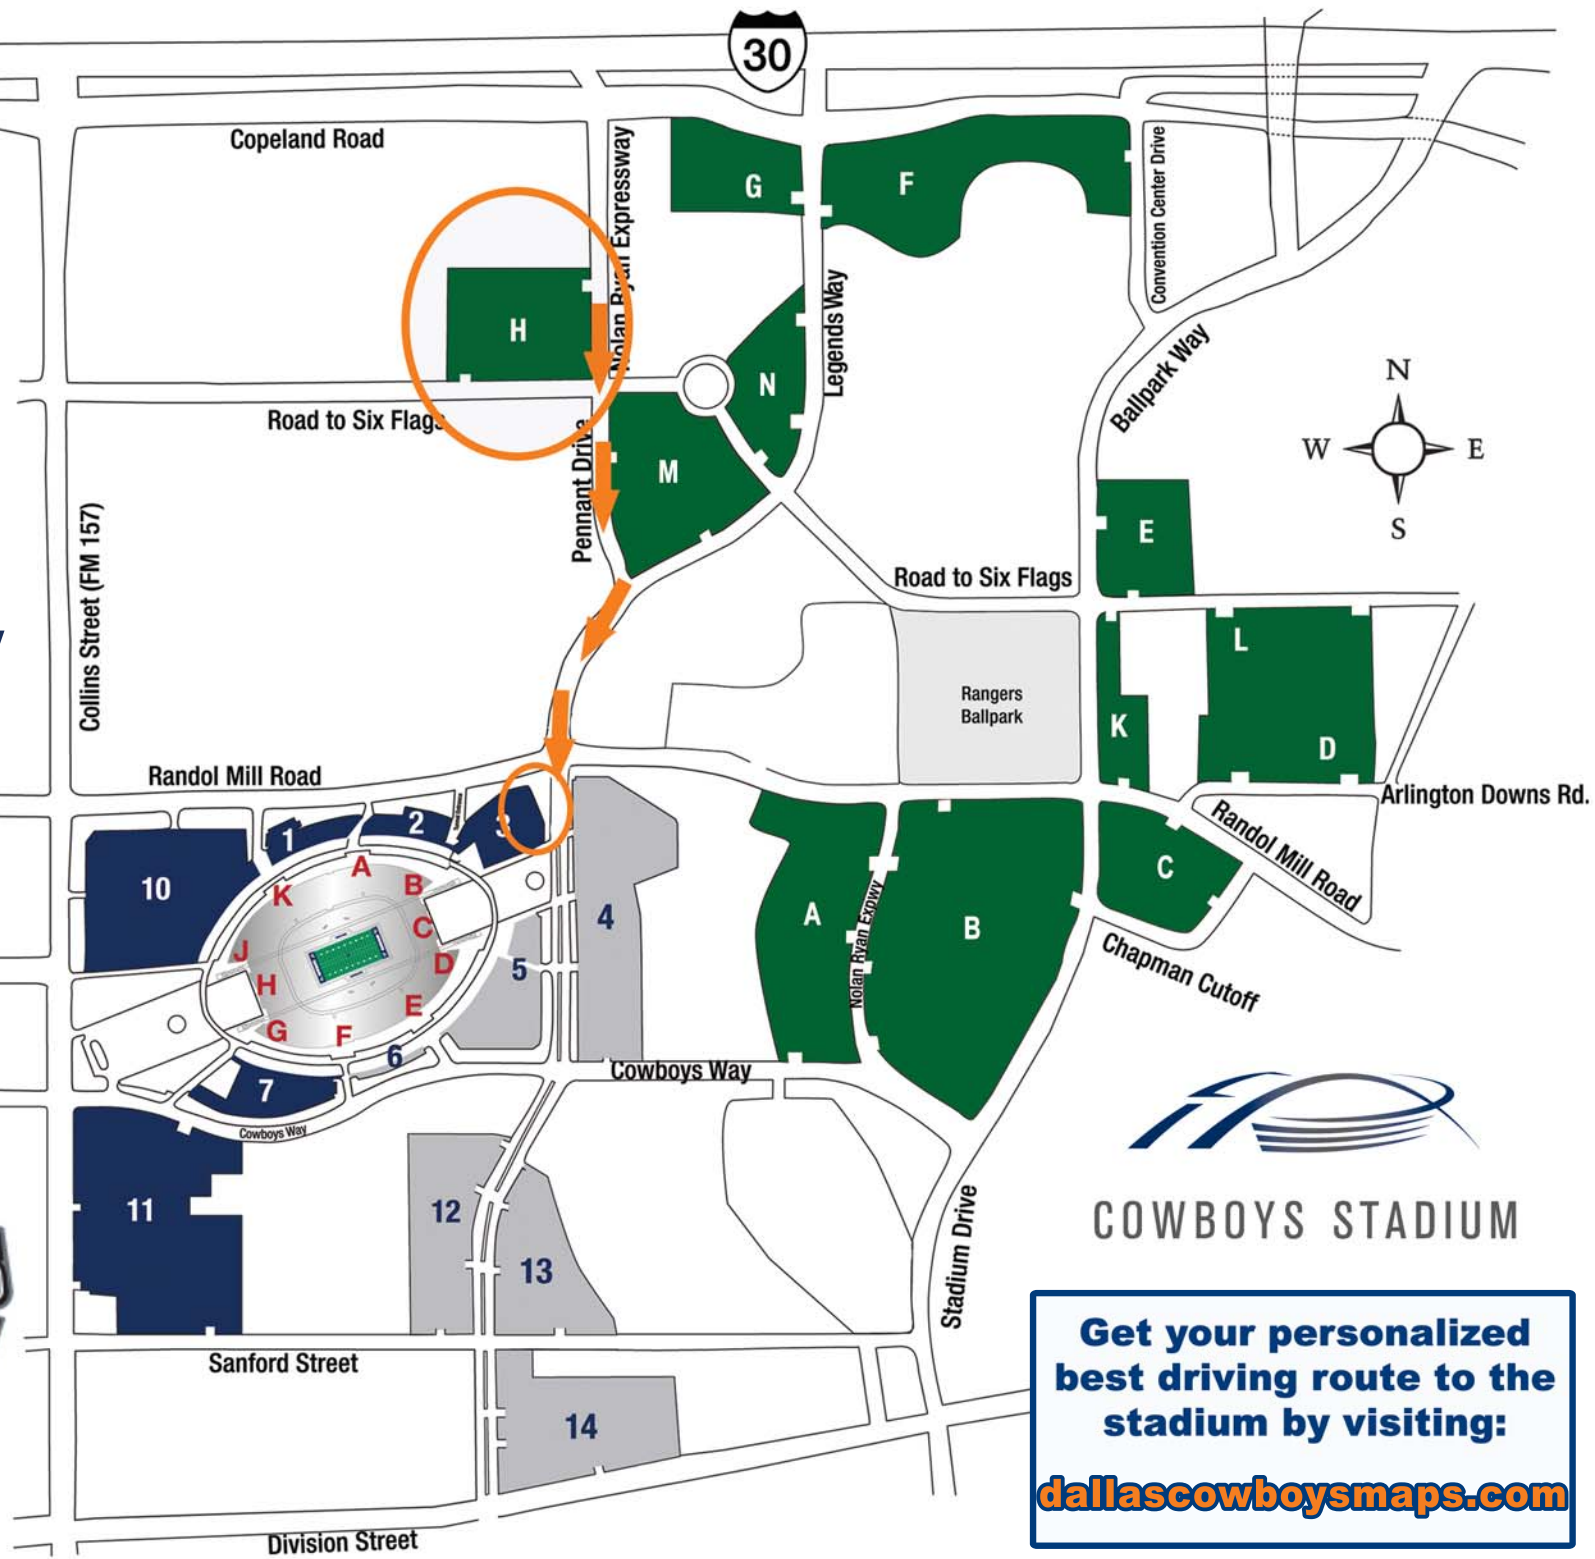

**Cowboys Classic
ESPN College Game Day
Shuttle Route**

**Get your personalized
best driving route to the
stadium by visiting:**
dallascowboysmaps.com