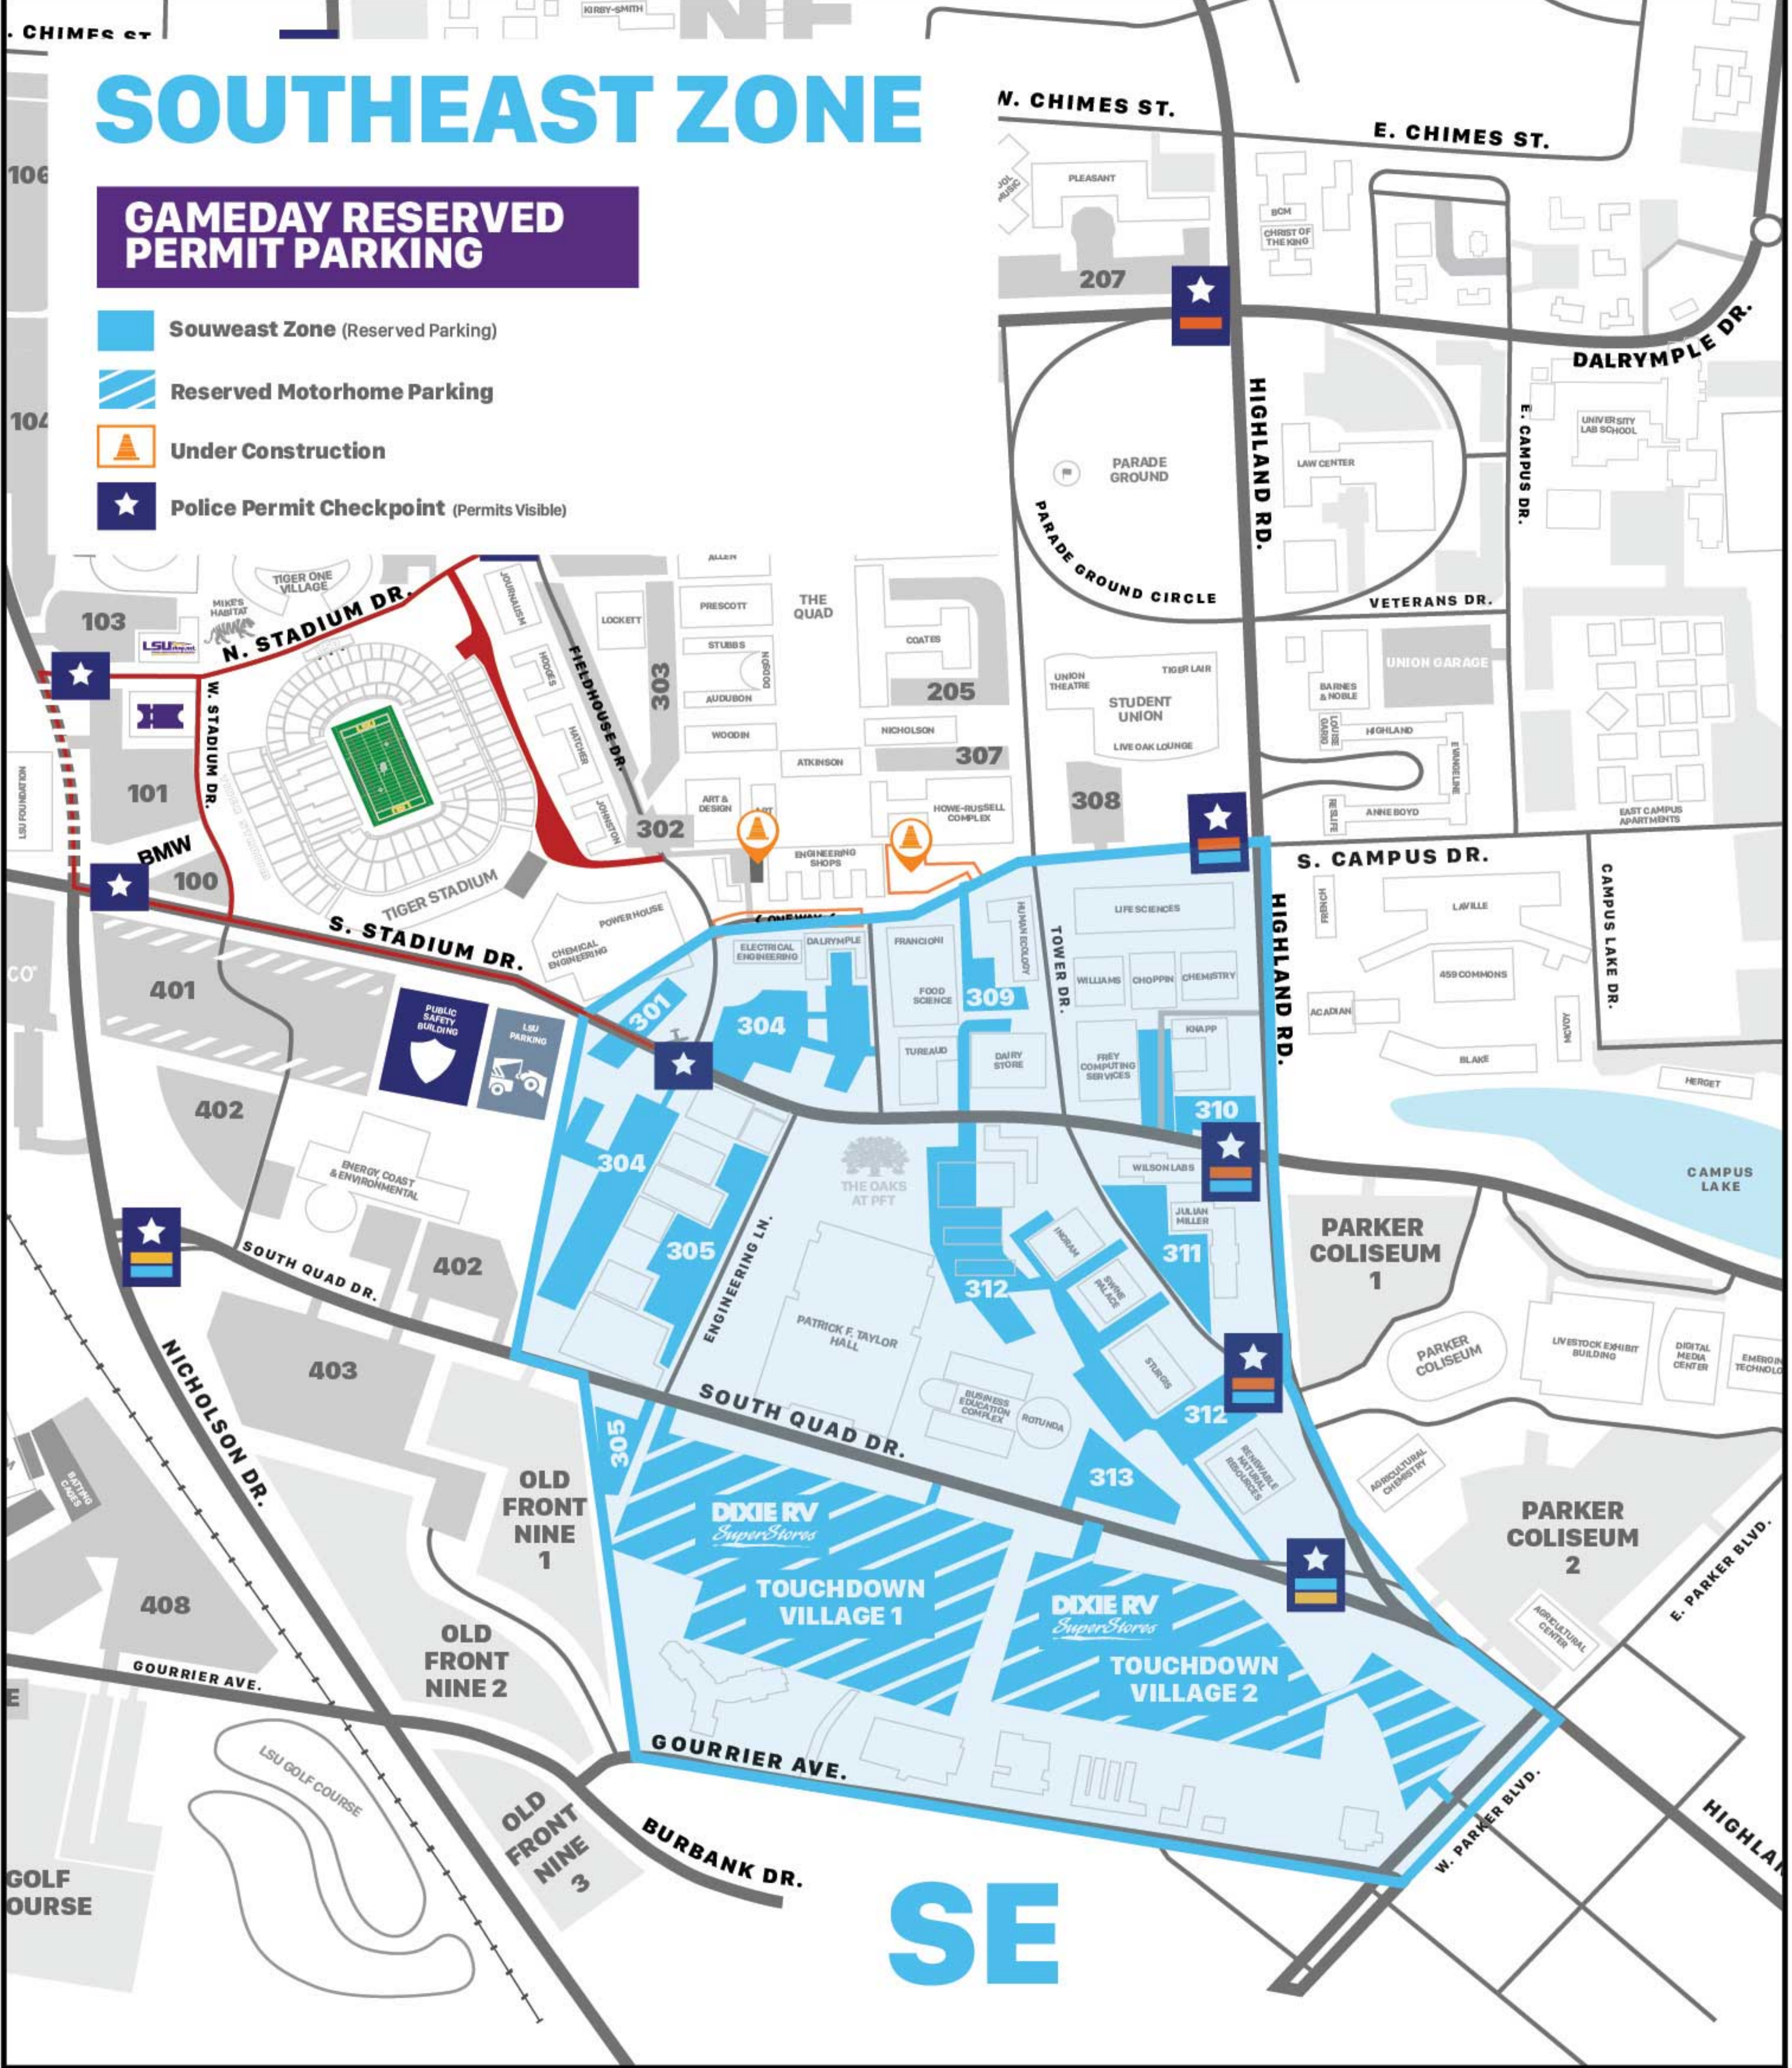

# SOUTHEAST ZONE

## GAMEDAY RESERVED PERMIT PARKING

-  Southeast Zone (Reserved Parking)
-  Reserved Motorhome Parking
-  Under Construction
-  Police Permit Checkpoint (Permits Visible)

SE