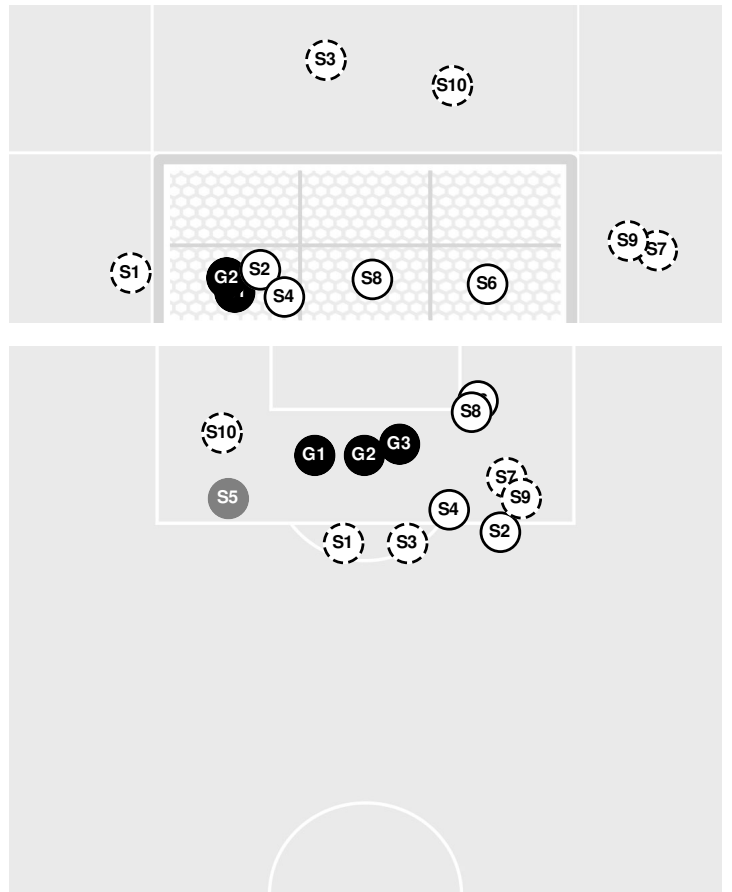

**LSU 0, SOUTH ALABAMA 0**

Officials:

Shots by Half Intervals		1st Half	2nd Half
Jaguars		4	5
Tigers		7	6

Shot Chart

JAGUARS

TIGERS

Shot Off Target  
 Shot On Target  
 Blocked  
 Goal / Own Goal

Shot Summary