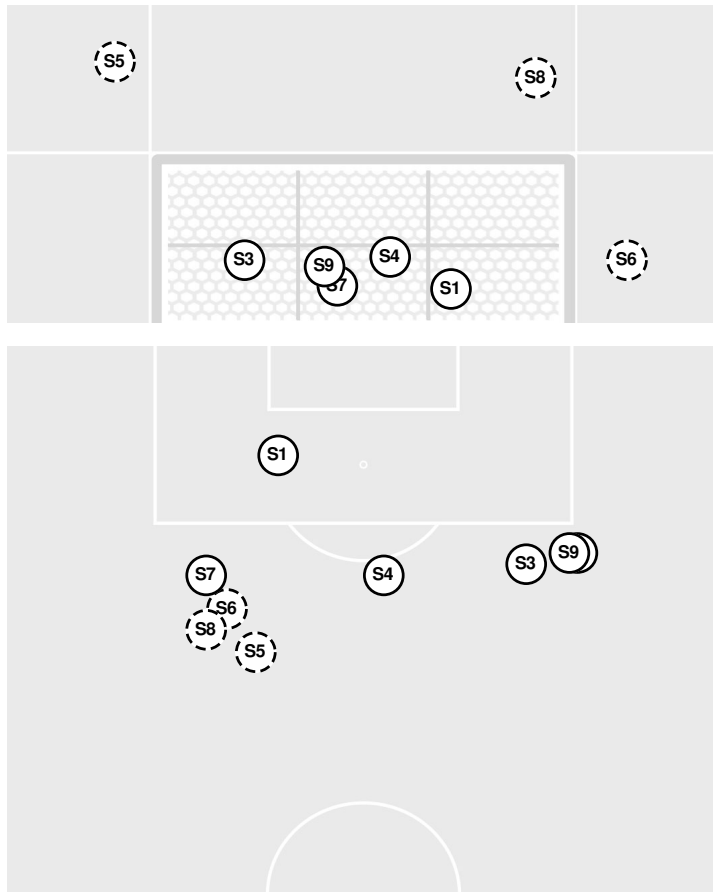

**LSU 0, SOUTH ALABAMA 0**

Officials:

Shots by Half Intervals		1st Half	2nd Half
Jaguars		4	5
Tigers		7	6

Shot Chart

JAGUARS

TIGERS

Shot Off Target  
 Shot On Target  
 Blocked  
 Goal / Own Goal

Shot Summary