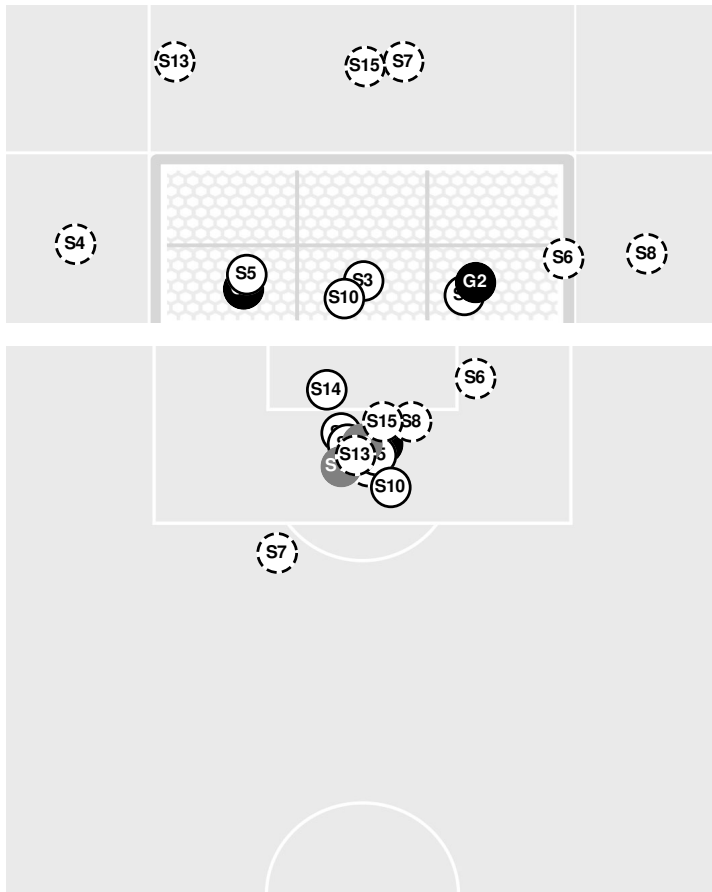

LSU vs Texas Tech

11/15/2024 John Walker Soccer Complex, Lubbock
2024-25 Women's Soccer

Officials: Lorenzo Hernandez, Ben Cuyler, Justin Werst, Muhammad Kaleia

Shots by Half Intervals	Red Raiders	1st Half	2nd Half	
		Tigers	9	8
		4	5	

Shot Chart

RED RAIDERS