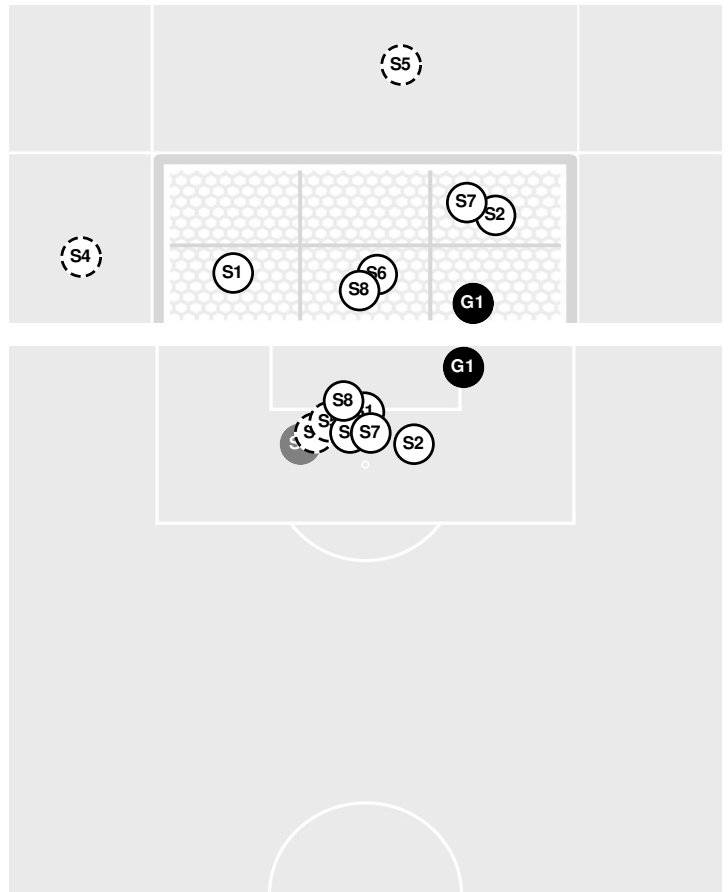

TIGERS

S Shot Off Target
S Shot On Target
S Blocked
G Goal / Own Goal

Shot Summary