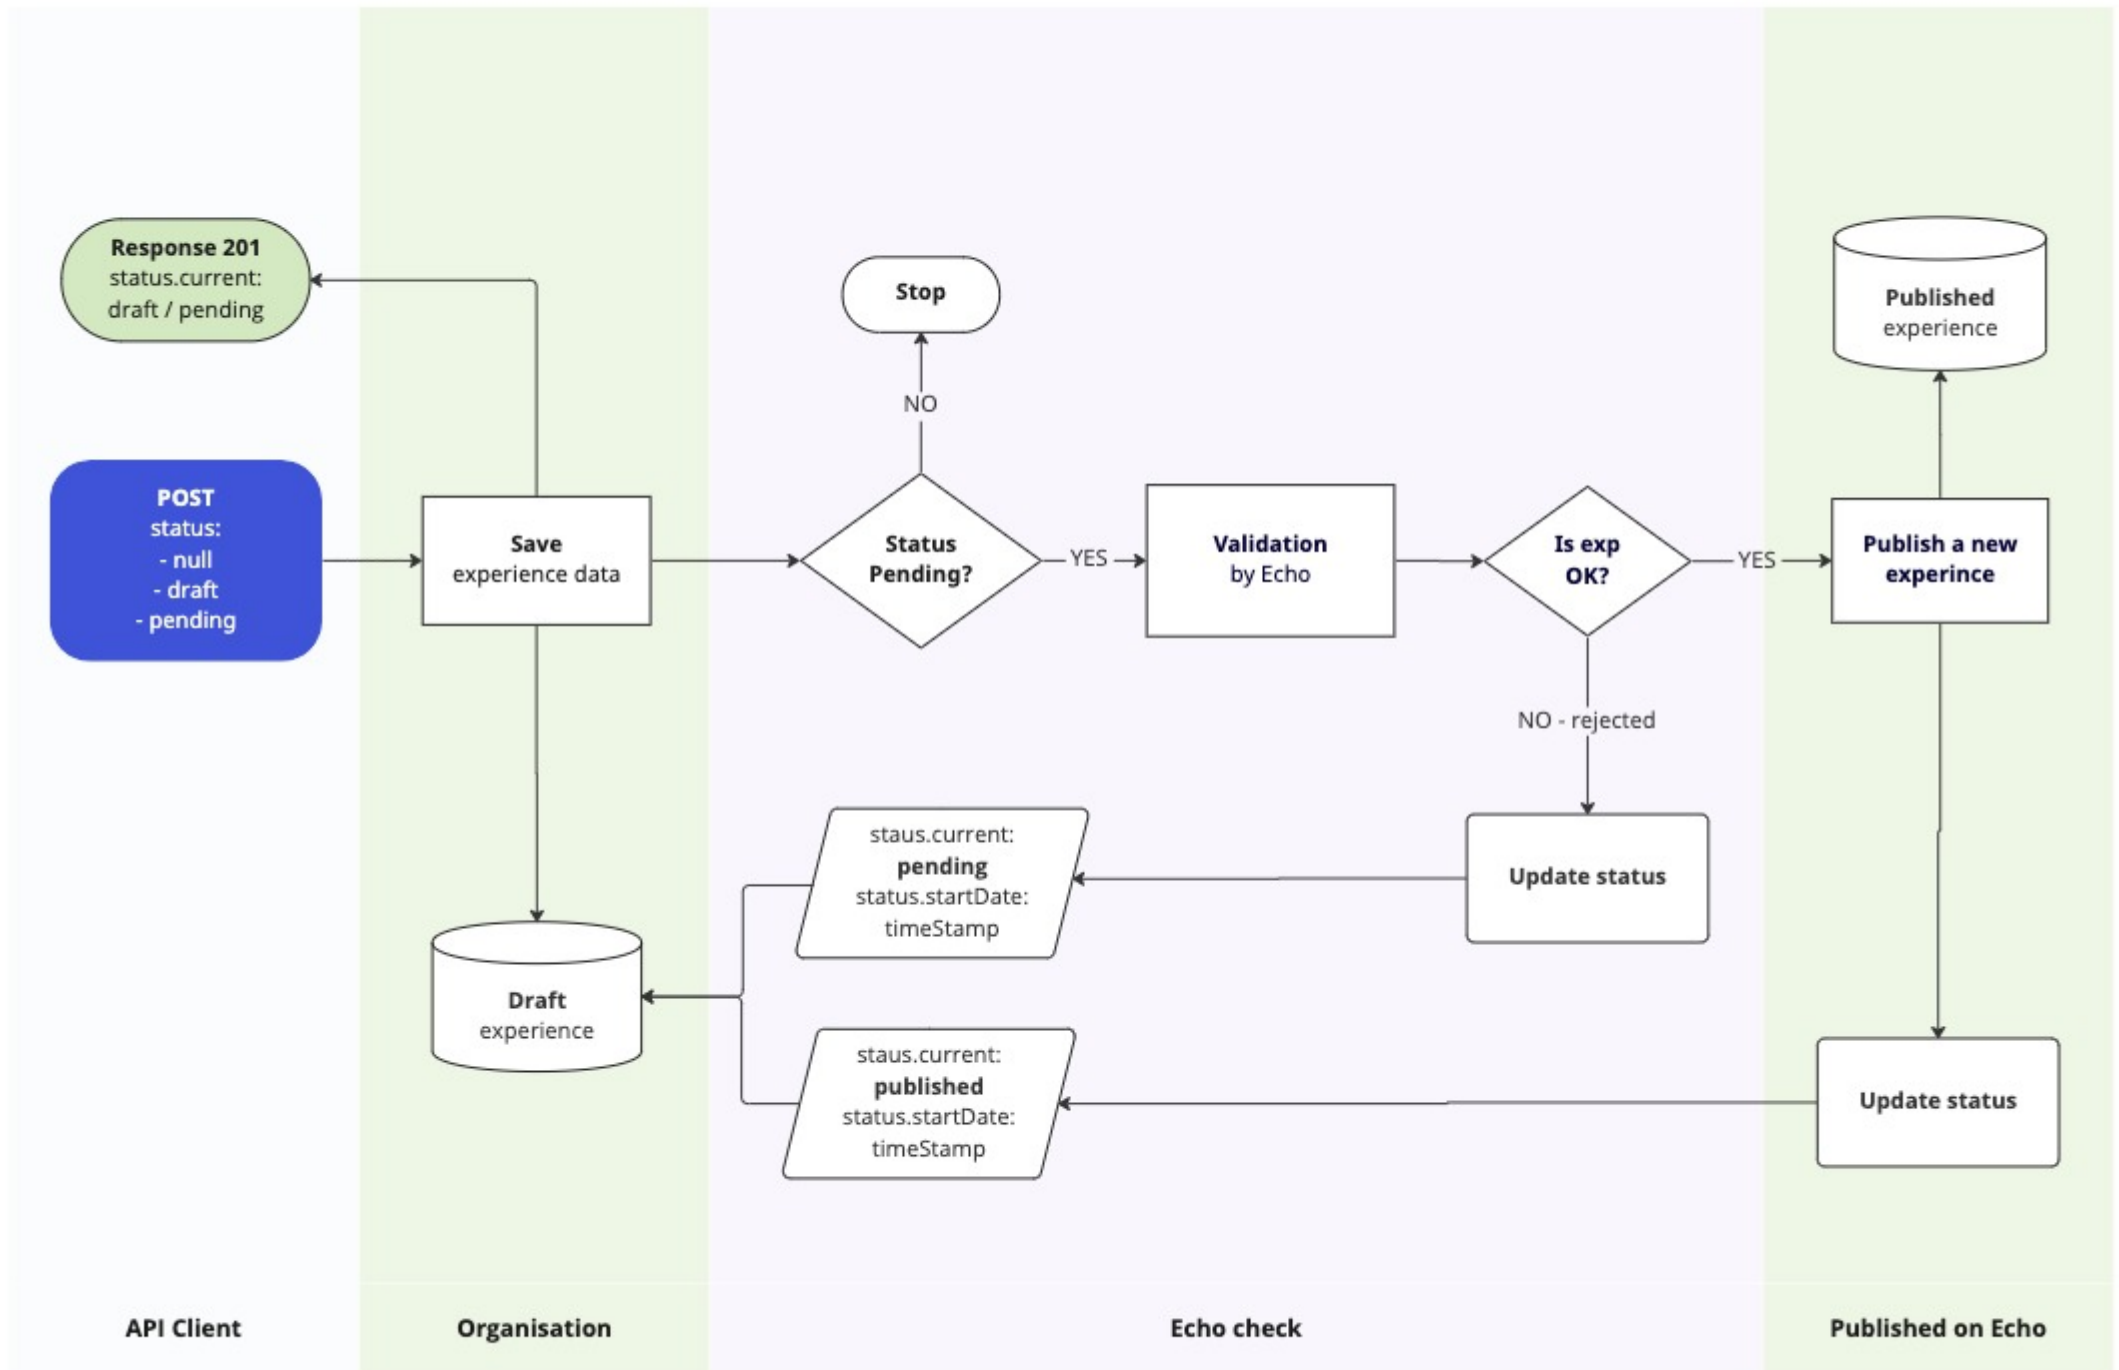

POST - Create experience - <https://api.echo.lu/#createexperience>

PATCH - Update experience - <https://api.echo.lu/#patchexperience>