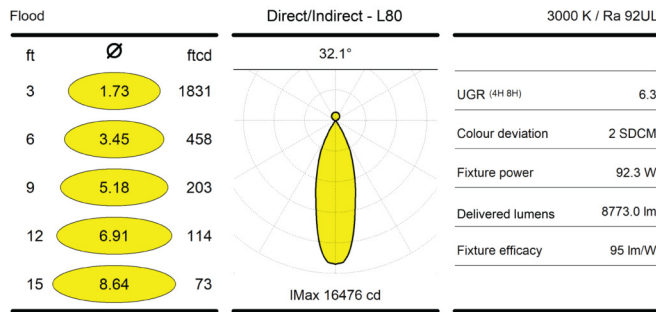

**Finish**

**Bezel Finish**

**Certifications**

**Optic (Nominal Distribution)**      **FL:** Flood 35°

**WFL:** Wide Flood 55°

**Warranty**      5-year limited warranty

**Performance**

**Maximum Delivered Output**      Up to 9,737 lm (dHODI, L90, CRI 92, 40K, WFL)

**Environmental**

**Ingress Protection Rating**      IP20

**Environment**      Damp location (interior applications only)

**Operating Temperature**      -4 °F to 86 °F

Dimensions

Direct/Indirect (dROD/I and dHOD/I)

**Photometric Information - Direct Lighting**

Direct Lighting Regular Output (dRO), Flood, L65, 3000K, CRI 92

Direct Lighting Regular Output (dRO), Wide Flood, L65, 3000K, CRI 92

Direct Lighting High Output (dHO), Flood, L70, 3000K, CRI 92

Direct Lighting High Output (dHO), Wide Flood, L70, 3000K, CRI 92

For all other configurations, consult IES files on the Lumenpulse website.

**Photometric Information - Direct/Indirect Lighting**

**Direct Indirect Lighting Regular Output (dROD/I), Flood, L80, 3000K, CRI 92**