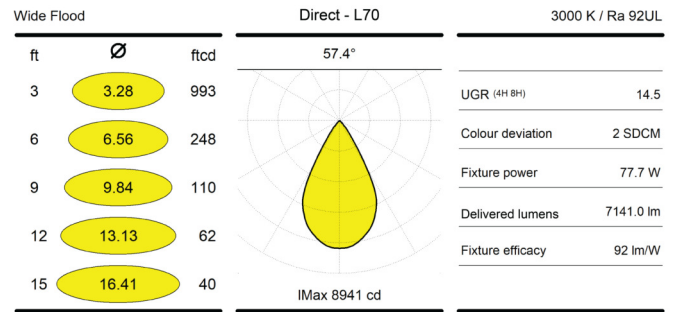

Direct Lighting Regular Output (dRO), Wide Flood, L65, 3000K, CRI 92