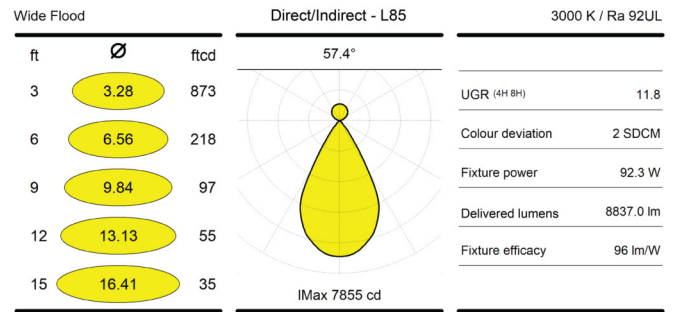

**Finish**

**Bezel Finish**

**Certifications**

**Optic (Nominal Distribution)**      **FL:** Flood 35°

**WFL:** Wide Flood 55°

**Warranty**      5-year limited warranty

**Performance**

**Maximum Delivered Output**      Up to 9,737 lm (dHODI, L90, CRI 92, 40K, WFL)

**Photometric Information - Direct Lighting**

Direct Lighting Regular Output (dRO), Flood, L65, 3000K, CRI 92

Direct Lighting Regular Output (dRO), Wide Flood, L65, 3000K, CRI 92

Direct Lighting High Output (dHO), Flood, L70, 3000K, CRI 92

Direct Lighting High Output (dHO), Wide Flood, L70, 3000K, CRI 92

For all other configurations, consult IES files on the Lumenpulse website.

**Photometric Information - Direct/Indirect Lighting**

**Direct Indirect Lighting Regular Output (dROD/I), Flood, L80, 3000K, CRI 92**

**Direct Indirect Lighting Regular Output (dROD/I), Wide Flood, L85, 3000K, CRI 92**

**Direct Indirect Lighting High Output (dHOD/I), Flood, L90, 3000K, CRI 92**

**Direct Indirect Lighting High Output (dHOD/I), Wide Flood, L90, 3000K, CRI 92**