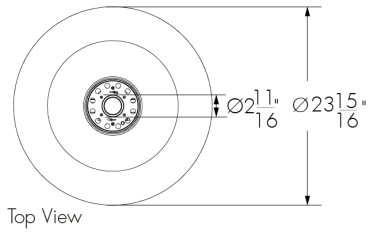

**Environmental**

**Ingress Protection Rating**      IP20

**Environment**      Damp location (interior applications only)

**Operating Temperature**      -4 °F to 86 °F

Dimensions

Direct/Indirect (dROD/I and dHOD/I)