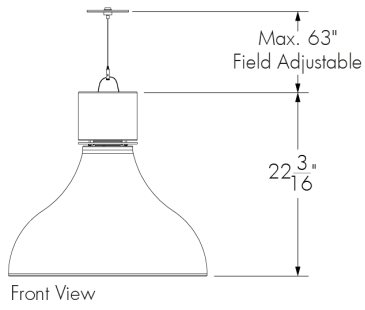

**Photometric Information - Direct Lighting**

Direct Lighting Regular Output (dRO), Flood, L65, 3000K, CRI 92

Direct Lighting Regular Output (dRO), Wide Flood, L65, 3000K, CRI 92

Direct Lighting High Output (dHO), Flood, L70, 3000K, CRI 92