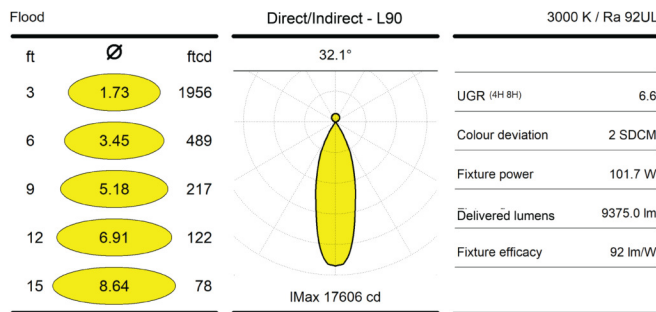

**Finish**

**Bezel Finish**

**Certifications**

**Optic (Nominal Distribution)**      **FL:** Flood 35°

**WFL:** Wide Flood 55°

**Warranty**      5-year limited warranty

**Performance**

**Maximum Delivered Output**      Up to 9,737 lm (dHODI, L90, CRI 92, 40K, WFL)

**Photometric Information - Direct Lighting**

Direct Lighting Regular Output (dRO), Flood, L65, 3000K, CRI 92

Direct Lighting Regular Output (dRO), Wide Flood, L65, 3000K, CRI 92

Direct Lighting High Output (dHO), Flood, L70, 3000K, CRI 92

Direct Lighting High Output (dHO), Wide Flood, L70, 3000K, CRI 92

For all other configurations, consult IES files on the Lumenpulse website.

**Photometric Information - Direct/Indirect Lighting**

**Direct Indirect Lighting Regular Output (dROD/I), Flood, L80, 3000K, CRI 92**

**Direct Indirect Lighting Regular Output (dROD/I), Wide Flood, L85, 3000K, CRI 92**

**Direct Indirect Lighting High Output (dHOD/I), Flood, L90, 3000K, CRI 92**

**Direct Indirect Lighting High Output (dHOD/I), Wide Flood, L90, 3000K, CRI 92**