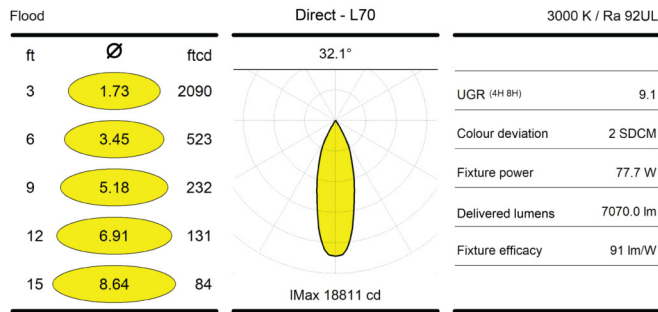

**Finish**

**Bezel Finish**

**Certifications**

**Optic (Nominal Distribution)**      **FL:** Flood 35°

**WFL:** Wide Flood 55°

**Warranty**      5-year limited warranty

**Performance**

**Maximum Delivered Output**      Up to 9,737 lm (dHODI, L90, CRI 92, 40K, WFL)

**Maximum Delivered Intensity**      20,859 cd at nadir (dHO, L70, CRI 92, 35K, FL)

**Efficacy**      Up to 99 lm/W (dRODI, L85, CRI 92, 40K, WFL)

**Color Rendering**      **92:** CRI 92  
**98:** CRI 98

**Environmental**

**Ingress Protection Rating**      IP20

**Environment**      Damp location (interior applications only)

**Operating Temperature**      -4 °F to 86 °F

Dimensions

Direct/Indirect (dROD/I and dHOD/I)

**Photometric Information - Direct Lighting**

Direct Lighting Regular Output (dRO), Flood, L65, 3000K, CRI 92

Direct Lighting Regular Output (dRO), Wide Flood, L65, 3000K, CRI 92

Direct Lighting High Output (dHO), Flood, L70, 3000K, CRI 92