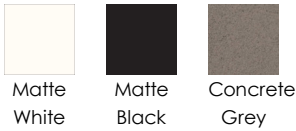

Finish

Bezel Finish

Certifications

Optic (Nominal Distribution)   **FL:** Flood 35°

WFL: Wide Flood 55°

Warranty   5-year limited warranty

Performance

Maximum Delivered Output   Up to 9,737 lm (dHODI, L90, CRI 92, 40K, WFL)

Maximum Delivered Intensity   20,859 cd at nadir (dHO, L70, CRI 92, 35K, FL)

Efficacy   Up to 99 lm/W (dRODI, L85, CRI 92, 40K, WFL)

Color Rendering   **92:** CRI 92
98: CRI 98

Color Consistency   2 SDCM

Lumen Maintenance   L70 120,000 hours
L95 19,000 hours

Physical

Housing Material   Spun aluminum

Reflector Material   Spun aluminum

Weight   12.01 lbs

Electrical and Control

Voltage   **120/277:** 120/277 Volts

Wattage Range   77.7 to 101.7 Watts

Control   **NO:** On/Off Control
DIM: 0-10V Dimming 1%
PH: Phase Dimming 1%

Environmental

Ingress Protection Rating   IP20

Environment   Damp location (interior applications only)

Operating Temperature   -4 °F to 86 °F