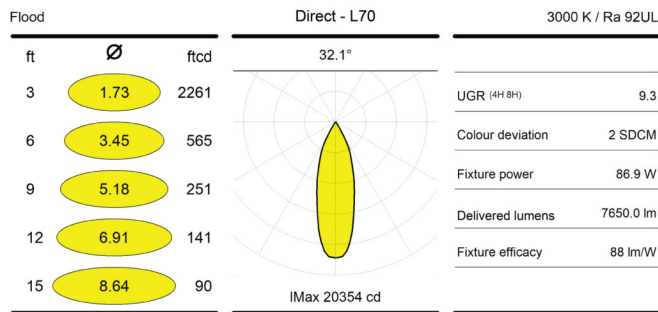

**Finish**

**Bezel Finish**

**Certifications**

**Optic (Nominal Distribution)**      **FL:** Flood 35°

**WFL:** Wide Flood 55°

**Warranty**      5-year limited warranty

**Performance**

**Maximum Delivered Output**      Up to 9,737 lm (dHODI, L90, CRI 92, 40K, WFL)

**Environmental**

**Ingress Protection Rating**      IP20

**Environment**      Damp location (interior applications only)

**Operating Temperature**      -4 °F to 86 °F

Dimensions

Direct/Indirect (dROD/I and dHOD/I)

**Photometric Information - Direct Lighting**

Direct Lighting Regular Output (dRO), Flood, L65, 3000K, CRI 92

Direct Lighting Regular Output (dRO), Wide Flood, L65, 3000K, CRI 92

Direct Lighting High Output (dHO), Flood, L70, 3000K, CRI 92

Direct Lighting High Output (dHO), Wide Flood, L70, 3000K, CRI 92

For all other configurations, consult IES files on the Lumenpulse website.

**Photometric Information - Direct/Indirect Lighting**

**Direct Indirect Lighting Regular Output (dROD/I), Flood, L80, 3000K, CRI 92**