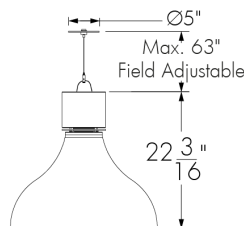

Project Name \_\_\_\_\_ Qty \_\_\_\_\_

Type \_\_\_\_\_ Catalog / Part Number \_\_\_\_\_

Front View

Bottom View

**dRO and dHO** Light Direction Shown

**Photometric Summary**

Consult the Photometric Information section of the Specification Sheet for 3000K CRI 92 data. For all other configurations, consult IES files on the Lumenpulse website.