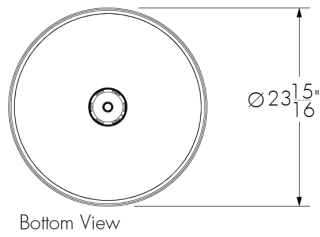

**Environmental**

**Ingress Protection Rating**      IP20

**Environment**      Damp location (interior applications only)

**Operating Temperature**      -4 °F to 86 °F

Dimensions

Direct/Indirect (dROD/I and dHOD/I)