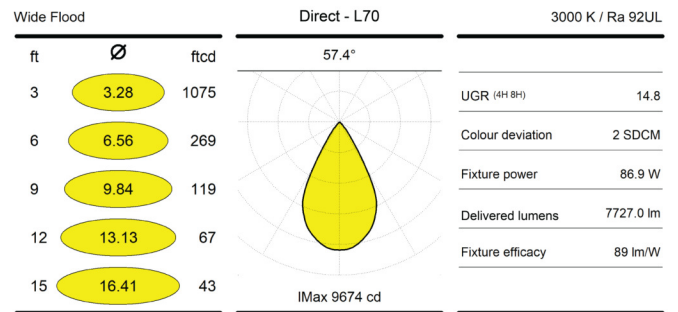

**Finish**

**Bezel Finish**

**Certifications**

**Optic (Nominal Distribution)**      **FL:** Flood 35°

**WFL:** Wide Flood 55°

**Warranty**      5-year limited warranty

**Performance**

**Maximum Delivered Output**      Up to 9,737 lm (dHODI, L90, CRI 92, 40K, WFL)

**Environmental**

**Ingress Protection Rating**      IP20

**Environment**      Damp location (interior applications only)

**Operating Temperature**      -4 °F to 86 °F

Dimensions

Direct/Indirect (dROD/I and dHOD/I)

**Photometric Information - Direct Lighting**

Direct Lighting Regular Output (dRO), Flood, L65, 3000K, CRI 92

Direct Lighting Regular Output (dRO), Wide Flood, L65, 3000K, CRI 92

Direct Lighting High Output (dHO), Flood, L70, 3000K, CRI 92

Direct Lighting High Output (dHO), Wide Flood, L70, 3000K, CRI 92

For all other configurations, consult IES files on the Lumenpulse website.

**Photometric Information - Direct/Indirect Lighting**

**Direct Indirect Lighting Regular Output (dROD/I), Flood, L80, 3000K, CRI 92**