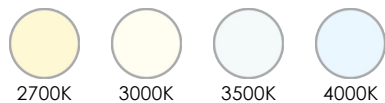

Project Name \_\_\_\_\_ Qty \_\_\_\_\_

Type \_\_\_\_\_ Catalog / Part Number \_\_\_\_\_

Front View

Bottom View

**dRO and dHO** Light Direction Shown

**Photometric Summary**

Consult the Photometric Information section of the Specification Sheet for 3000K CRI 92 data. For all other configurations, consult IES files on the Lumenpulse website.

**Color and Color Temperature**

**Color Rendering**

CRI 92      CRI 98

**Control**

ON/OFF      0-10V      Phase Dimming

**Mounting and Cable Finish**

Matte White      Matte Black

**Description**

With its striking 24-inch footprint, and outputs up to 7000lm (HO Direct) and 9000lm (HO Direct/Indirect), the SHOP commands attention with its masterfully applied glossy and matte finishes. Designed to be seen even when unlit, SHOP's array of colors adapts to different types of architecture, from hotel lobbies to workspaces and restaurants.