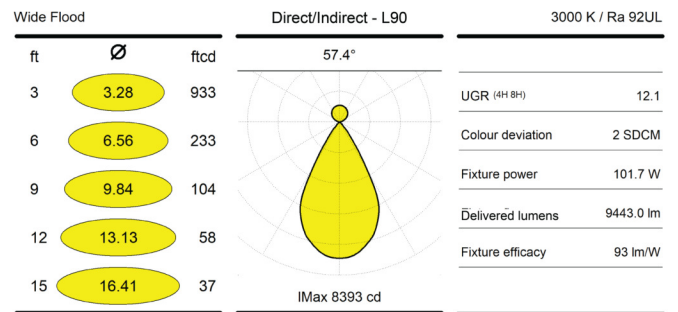

**Finish**

**Bezel Finish**

**Certifications**

**Optic (Nominal Distribution)**      **FL:** Flood 35°

**WFL:** Wide Flood 55°

**Warranty**      5-year limited warranty

**Performance**

**Maximum Delivered Output**      Up to 9,737 lm (dHODI, L90, CRI 92, 40K, WFL)

**Photometric Information - Direct Lighting**

Direct Lighting Regular Output (dRO), Flood, L65, 3000K, CRI 92

Direct Lighting Regular Output (dRO), Wide Flood, L65, 3000K, CRI 92

Direct Lighting High Output (dHO), Flood, L70, 3000K, CRI 92

Direct Lighting High Output (dHO), Wide Flood, L70, 3000K, CRI 92

For all other configurations, consult IES files on the Lumenpulse website.

**Photometric Information - Direct/Indirect Lighting**

**Direct Indirect Lighting Regular Output (dROD/I), Flood, L80, 3000K, CRI 92**

**Direct Indirect Lighting Regular Output (dROD/I), Wide Flood, L85, 3000K, CRI 92**

**Direct Indirect Lighting High Output (dHOD/I), Flood, L90, 3000K, CRI 92**

**Direct Indirect Lighting High Output (dHOD/I), Wide Flood, L90, 3000K, CRI 92**