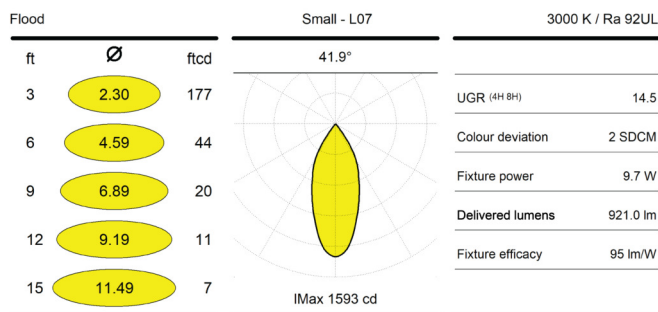

Photometric Information

Flood, L07, 3000K, CRI 92

Extra Wide Flood, L07, 3000K, CRI 92

For all other configurations, consult IES files on the Lumenpulse website.