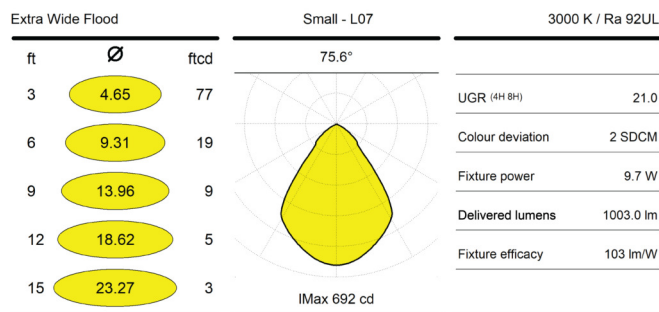

Photometric Information

Flood, L07, 3000K, CRI 92

Extra Wide Flood, L07, 3000K, CRI 92

For all other configurations, consult IES files on the Lumenpulse website.