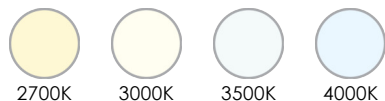

Color and Color Temperature

Color Rendering

CRI 92   CRI 98

Control

ON/OFF   0-10V   Phase Dimming