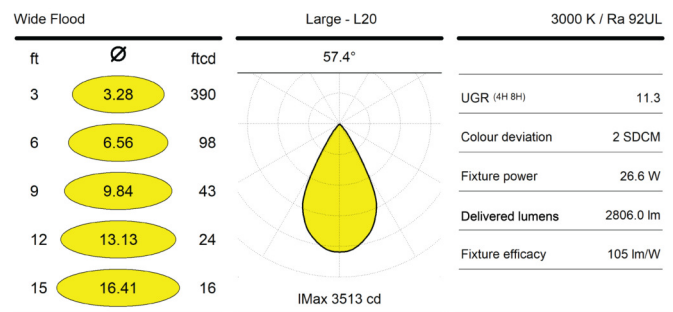

<b>Efficacy</b>	Up to 107 lm/W (L20, CRI 92, 40K, WFL)
-----------------	--

<b>Color Rendering</b>	<b>92:</b> CRI 92 <b>98:</b> CRI 98
------------------------	--

<b>Color Consistency</b>	2 SDCM
--------------------------	--------

<b>Wattage</b>	26.6 Watts
----------------	------------

<b>Control</b>	<b>NO:</b> On/Off Control <b>DIM:</b> 0-10V Dimming 1% <b>PH:</b> Phase Dimming 1%
----------------	--

**Environmental**

<b>Ingress Protection Rating</b>	IP20
----------------------------------	------

<b>Environment</b>	Damp location (interior applications only)
--------------------	--

<b>Operating Temperature</b>	-4 °F to 86 °F
------------------------------	----------------

**Photometric Information**

Flood, L20, 3000K, CRI 92

Wide Flood, L20, 3000K, CRI 92

For all other configurations, consult IES files on the Lumenpulse website.

**How to Order**

Housing	Size	Voltage	Control	Output (Nominal Lumens)	Finish	Mounting Option Finish <sup>(2)</sup>	Color Rendering	Color and Color Temperature	Bezel Finish	Optic (Nominal Distribution)
WL WILLY	L Large	120/277 120/277 Volts	<b>NO</b> On/Off Control  <b>DIM</b> 0-10V Dimming 1%  <b>PH</b> Phase Dimming 1% <sup>(1)</sup>	L20 2000 lm	<b>GLR</b> Glossy Red  <b>IBR</b> Italian Brick Red  <b>GGR</b> Glossy Green  <b>GYL</b> Glossy Yellow  <b>GWH</b> Glossy White  <b>MBK</b> Matte Black  <b>MBL</b> Matte Blue  <b>CGY</b> Concrete Grey  <b>CRT</b> Corten	<b>MWH</b> Matte White  <b>MBK</b> Matte Black	<b>92</b> CRI 92  <b>98</b> CRI 98	<b>27K</b> 2700K  <b>30K</b> 3000K  <b>35K</b> 3500K  <b>40K</b> 4000K	<b>GLR</b> Glossy Red  <b>IBR</b> Italian Brick Red  <b>GGR</b> Glossy Green  <b>GYL</b> Glossy Yellow  <b>GWH</b> Glossy White  <b>MBK</b> Matte Black  <b>MBL</b> Matte Blue  <b>CGY</b> Concrete Grey	<b>FL</b> Flood 35°  <b>WFL</b> Wide Flood 55°