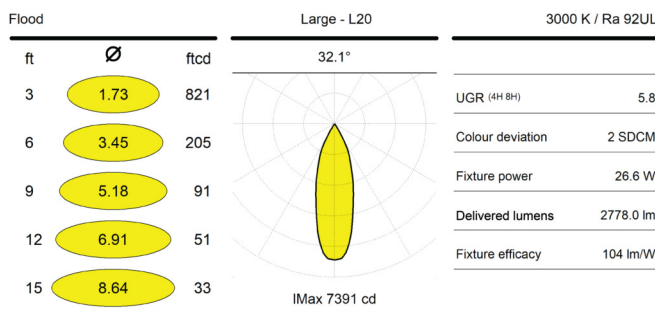

Photometric Information

Flood, L20, 3000K, CRI 92

Wide Flood, L20, 3000K, CRI 92