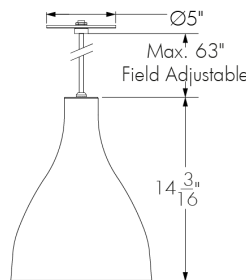

Project Name _____ Qty _____

Type _____ Catalog / Part Number _____

Front View