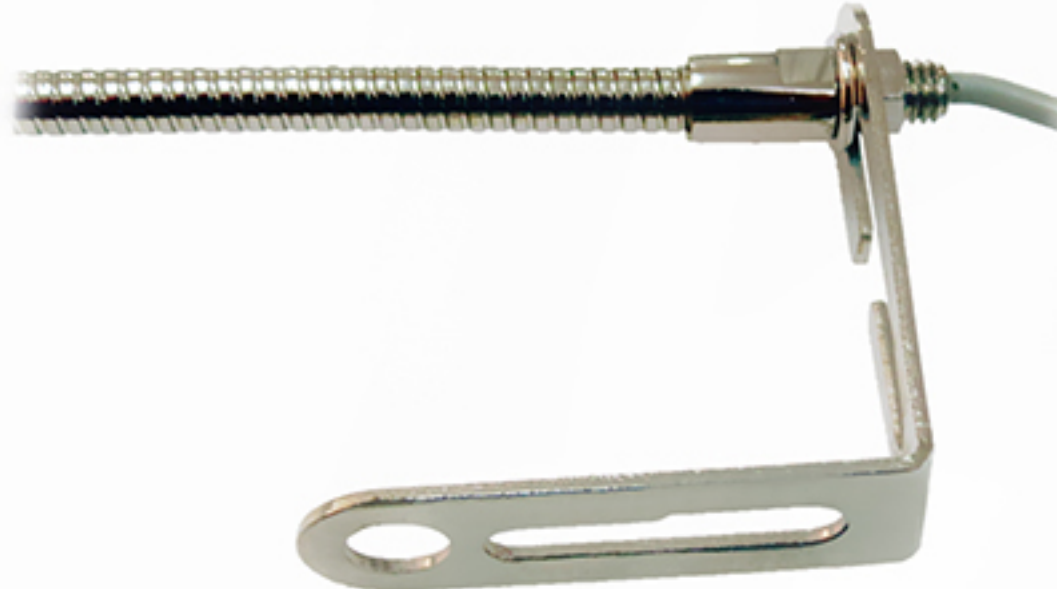

SEWING MACHINE LED LIGHT

MADE IN
TAIWAN

SAVE ENERGY
80%

DURABLE

LU-15BLED

| | |
|--------------|-----------------------------|
| ITEM | LU-15BLED |
| INPUT | AC 100V-120V AC 200-240V |
| OUTPUT POWER | DC 12V 1W |

LU-15ALED

| | |
|--------------|-----------------------------|
| ITEM | LU-15ALED |
| INPUT | AC 100V-120V AC 200-240V |
| OUTPUT POWER | DC 12V 1W |

LU-12MLED

| | |
|--------------|--------------|
| ITEM | LU-12MLED |
| INPUT | AC 100V-240V |
| OUTPUT POWER | DC 12V 1W |

LU-12SLED

| | |
|-------|--------------|
| ITEM | LU-12SLED |
| INPUT | AC 100V-240V |
| POWER | 1W |

LU-12VLED

| | |
|-------|--------------|
| ITEM | LU-12VLED |
| INPUT | AC 100V-240V |
| POWER | 1W |