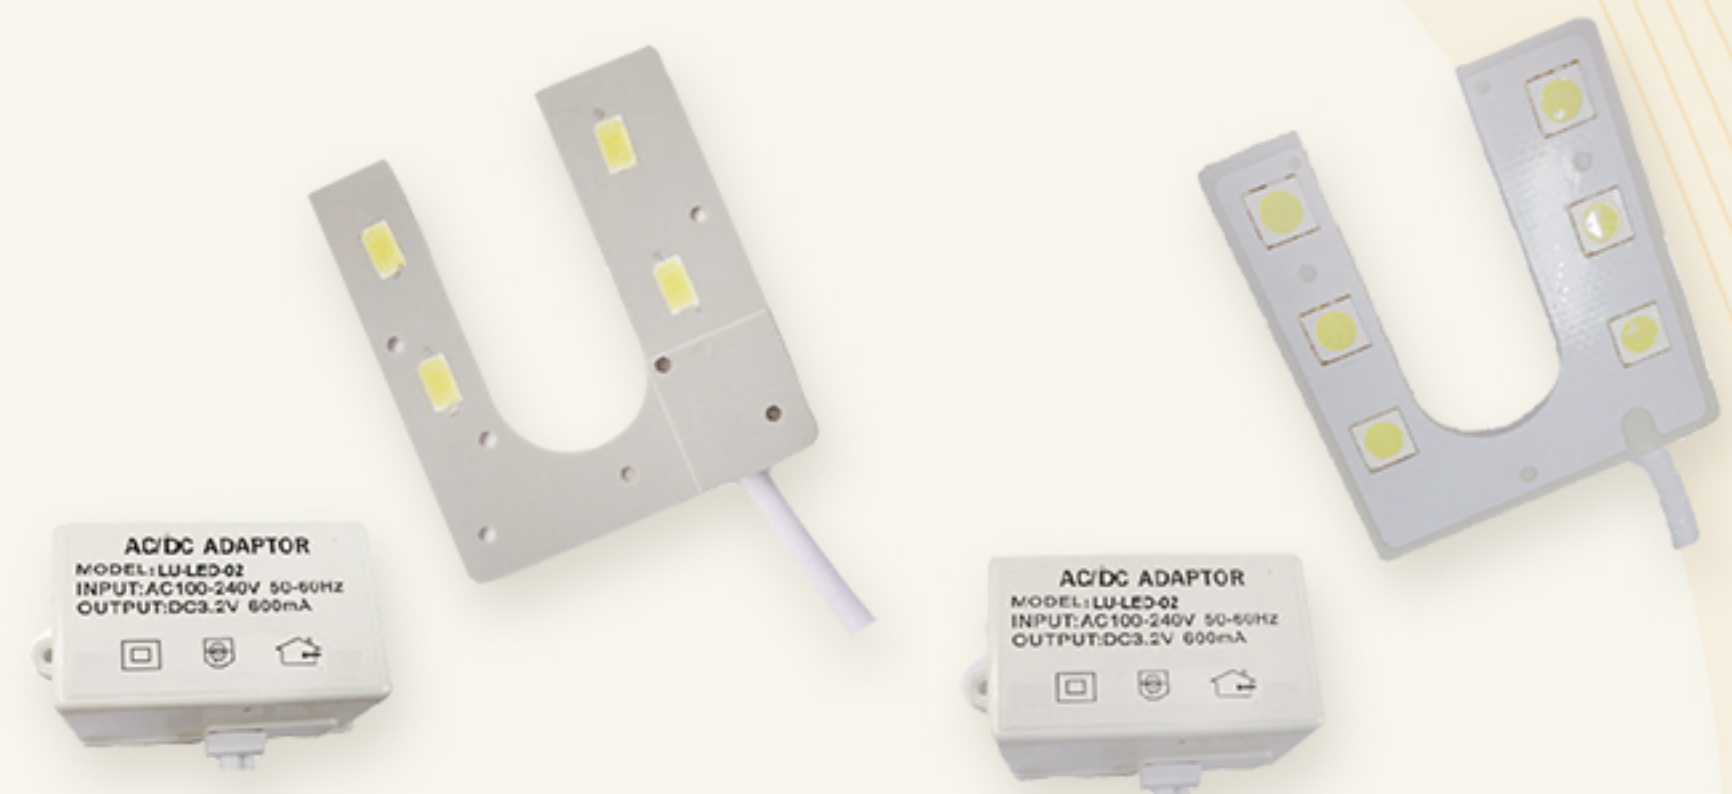

HIGH POWER LED LIGHT

SAVE ENERGY

LU-LED-09D/DS

INPUT POWER	AC100-240V 50-60Hz
OUTPUT POWER	DC3.5V
LED	1W
LINK	MOTOR SWITCH

LU-LED-08D

INPUT POWER	AC100-240V 50-60Hz
OUTPUT POWER	DC6.5V
LED	0.65W
LINK	MOTOR SWITCH

LU-LED-07D

INPUT POWER	AC100-240V 50-60Hz
OUTPUT POWER	DC3.5V
LED	1W
LINK	MOTOR SWITCH

HIGH POWER LED LIGHT

SAVE ENERGY

LU-LED-01MDW/ LU-LED-01MDP

INPUT POWER	AC100-240V 50-60Hz
OUTPUT POWER	DC6.5V
LED	2W
LINK	MOTOR SWITCH

LU-LED-02(4,6)

INPUT POWER	AC100-240V 50-60Hz
OUTPUT POWER	DC7V
LED	1.3W
LINK	MOTOR SWITCH

LU-LED-05AD

INPUT POWER	AC100-240V 50-60Hz
OUTPUT POWER	DC3.5V
LED	0.25W
LINK	MOTOR SWITCH

LU-LED-06MD

INPUT POWER	AC100-240V 50-60Hz
OUTPUT POWER	DC3.5V
LED	1W
LINK	MOTOR SWITCH