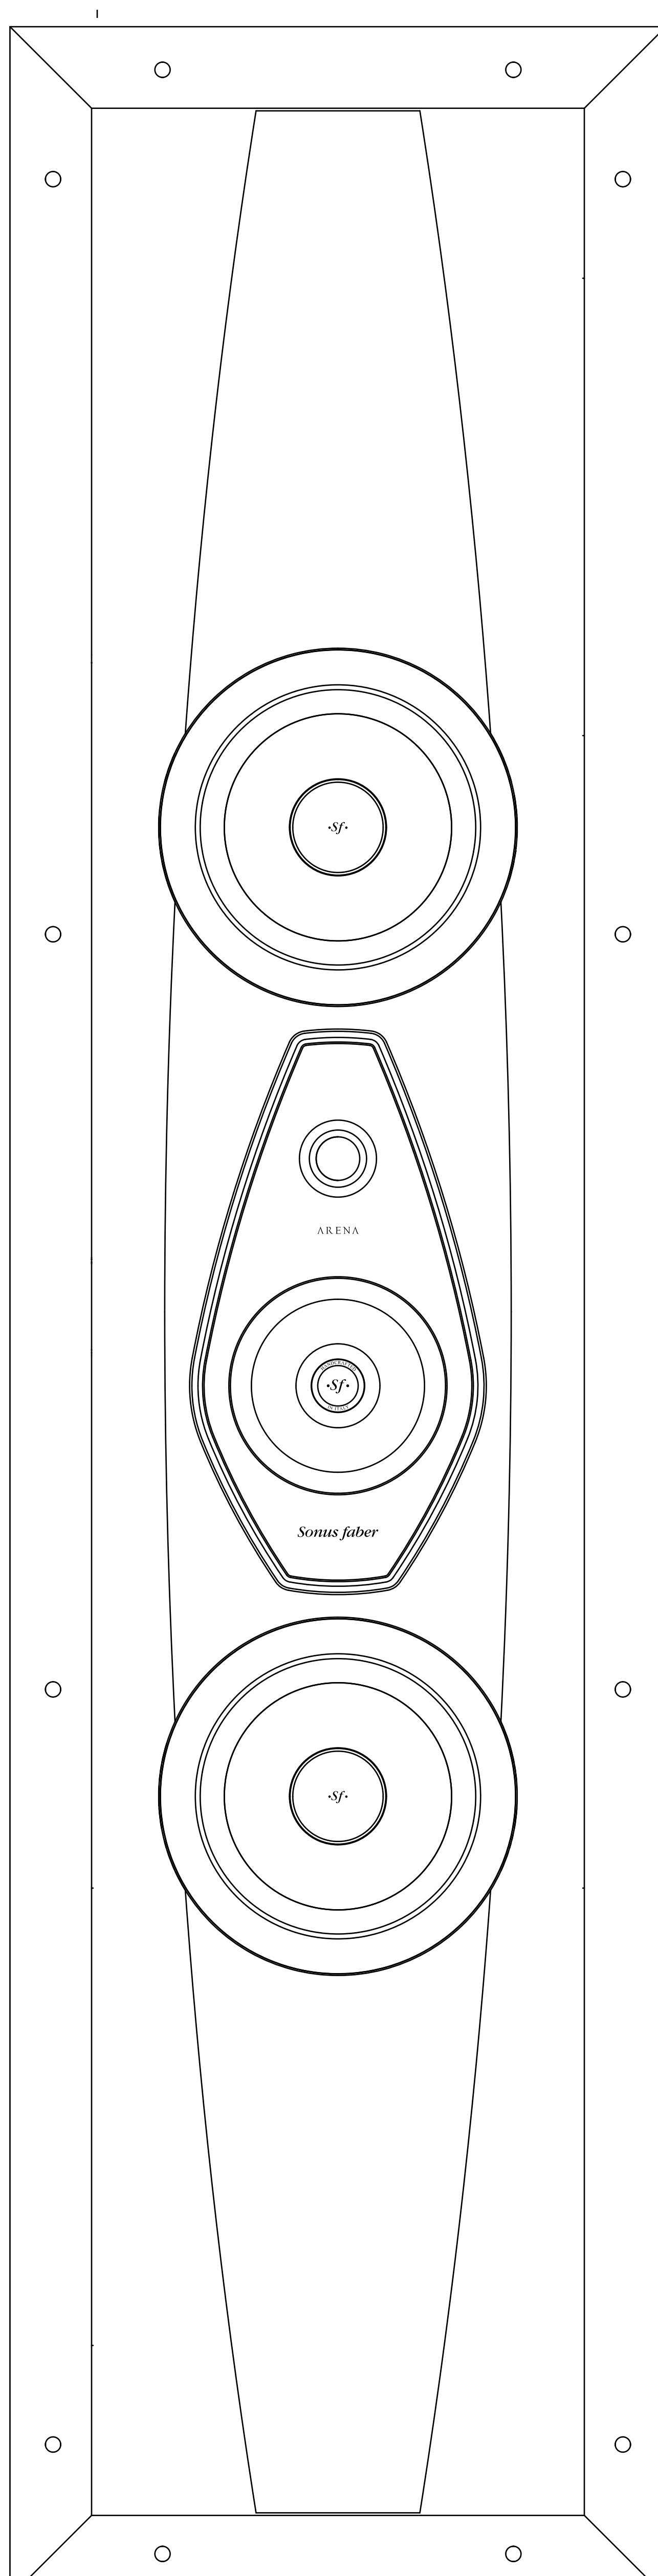

Sonus faber

ARENA 20

CAUTION

Position the template where you have chosen to mount the speaker and trace along the outside edge. Make your cuts along this line. Observe all warnings in the speaker and this manual

1657mm (65.2in)

401mm (15.8in)