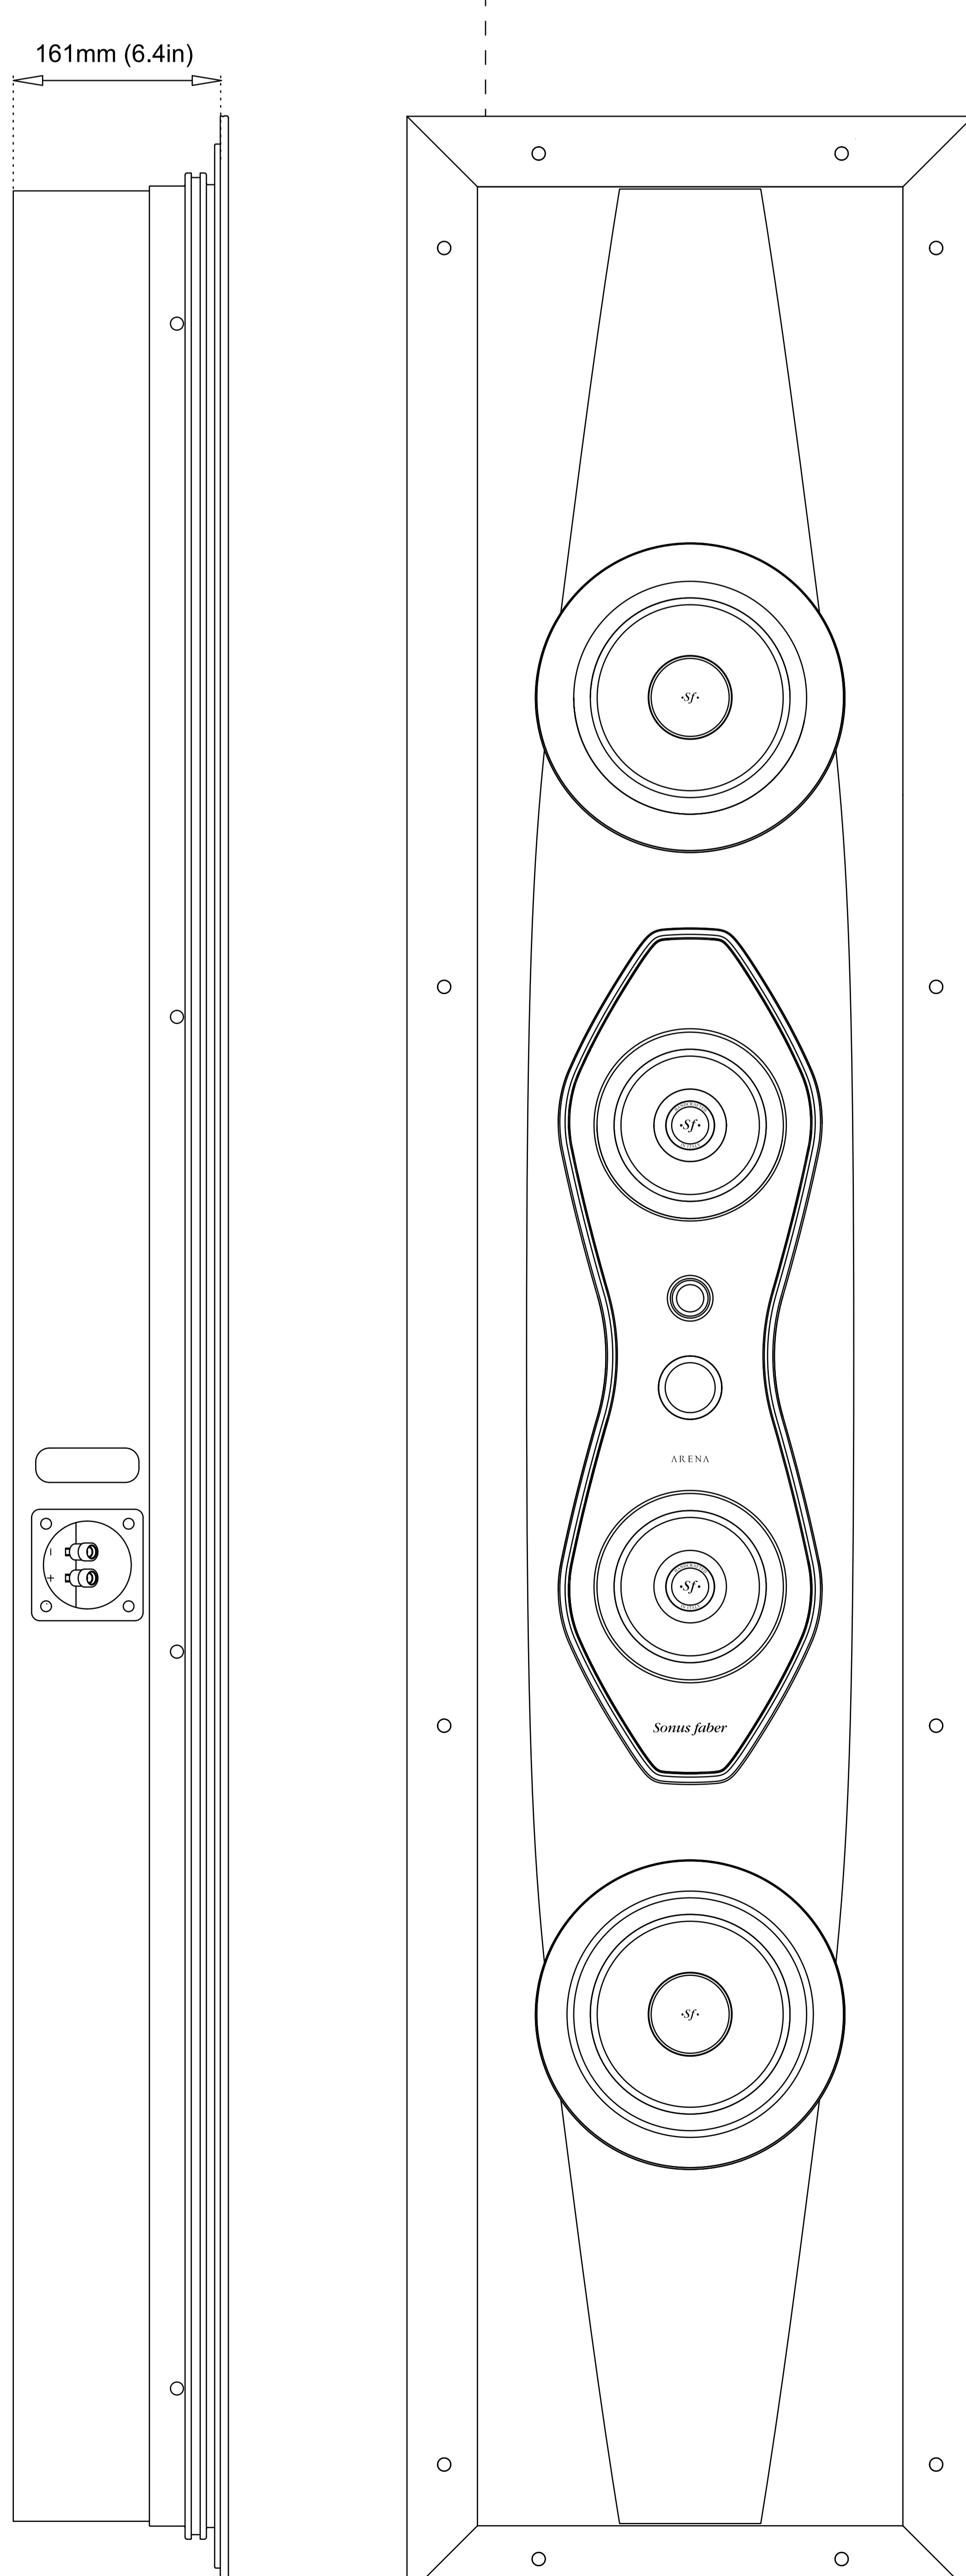

Sonus faber

ARENA 30

CAUTION

Position the template where you have chosen to mount the speaker and trace along the outside edge. Make your cuts along this line. Observe all warnings in the speaker and this manual

1854mm (73in)

401mm (15.8in)