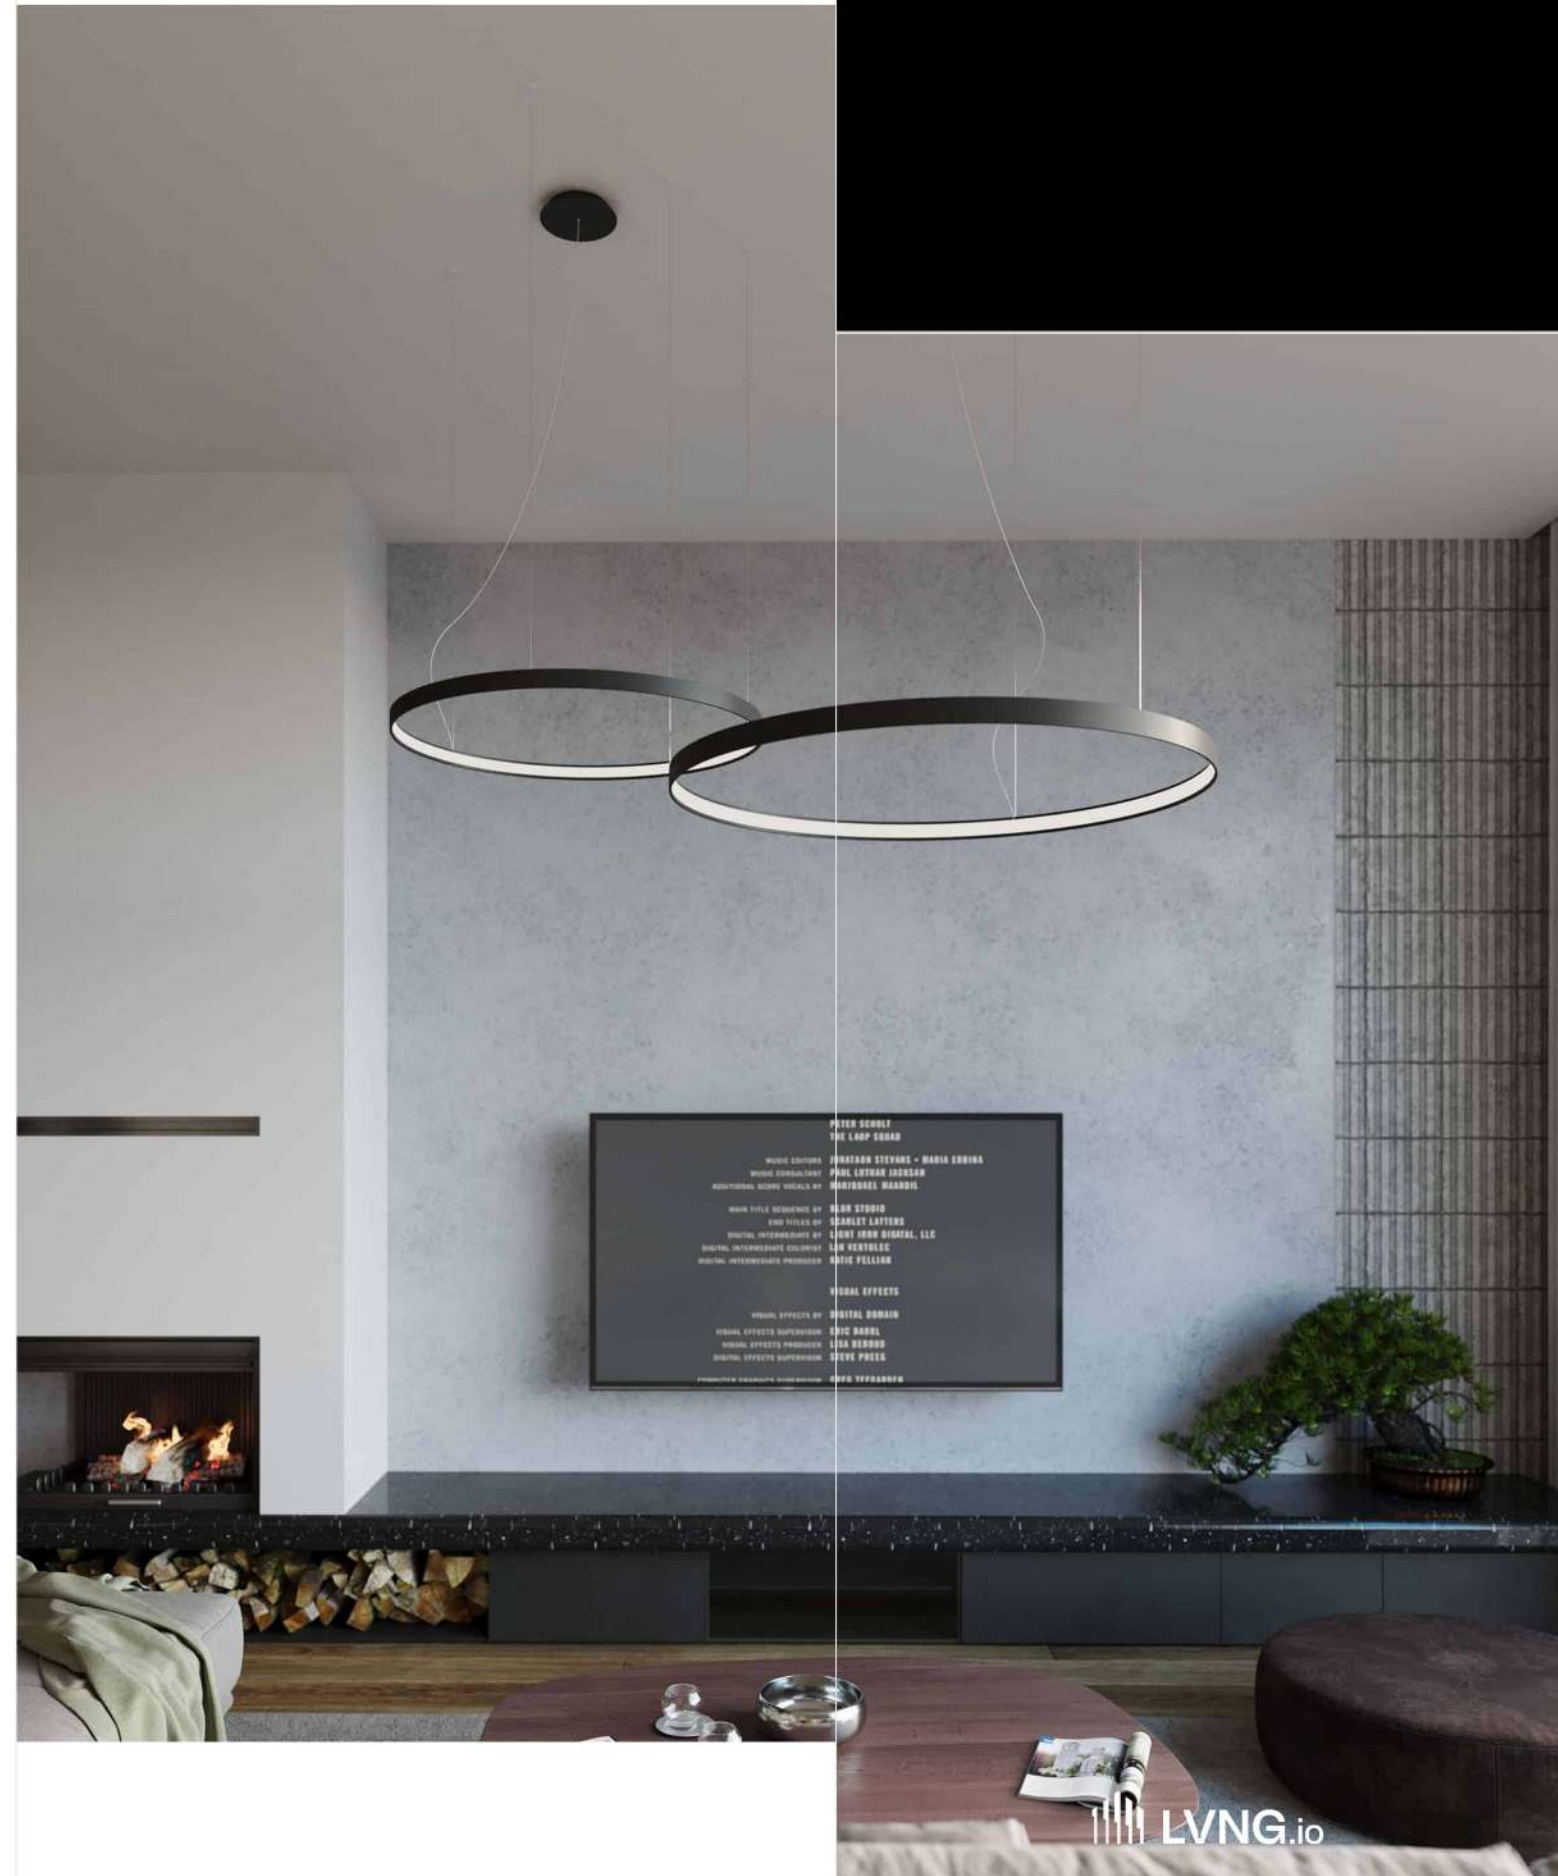

*Material suggested by LVNG as the most appropriate to the interior design