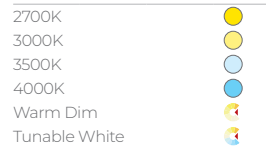

Trim

Baffle & Trim Finishes

Color Temperatures

Delivered 530-1340lm
7-14 Watts
97 LPW

Drivers & Battery Pack

Fixed Lumen Outputs
0-10V, TRIAC, & ELV
Remote
Lutron, eldoLED and other drivers
Emergency Battery Pack