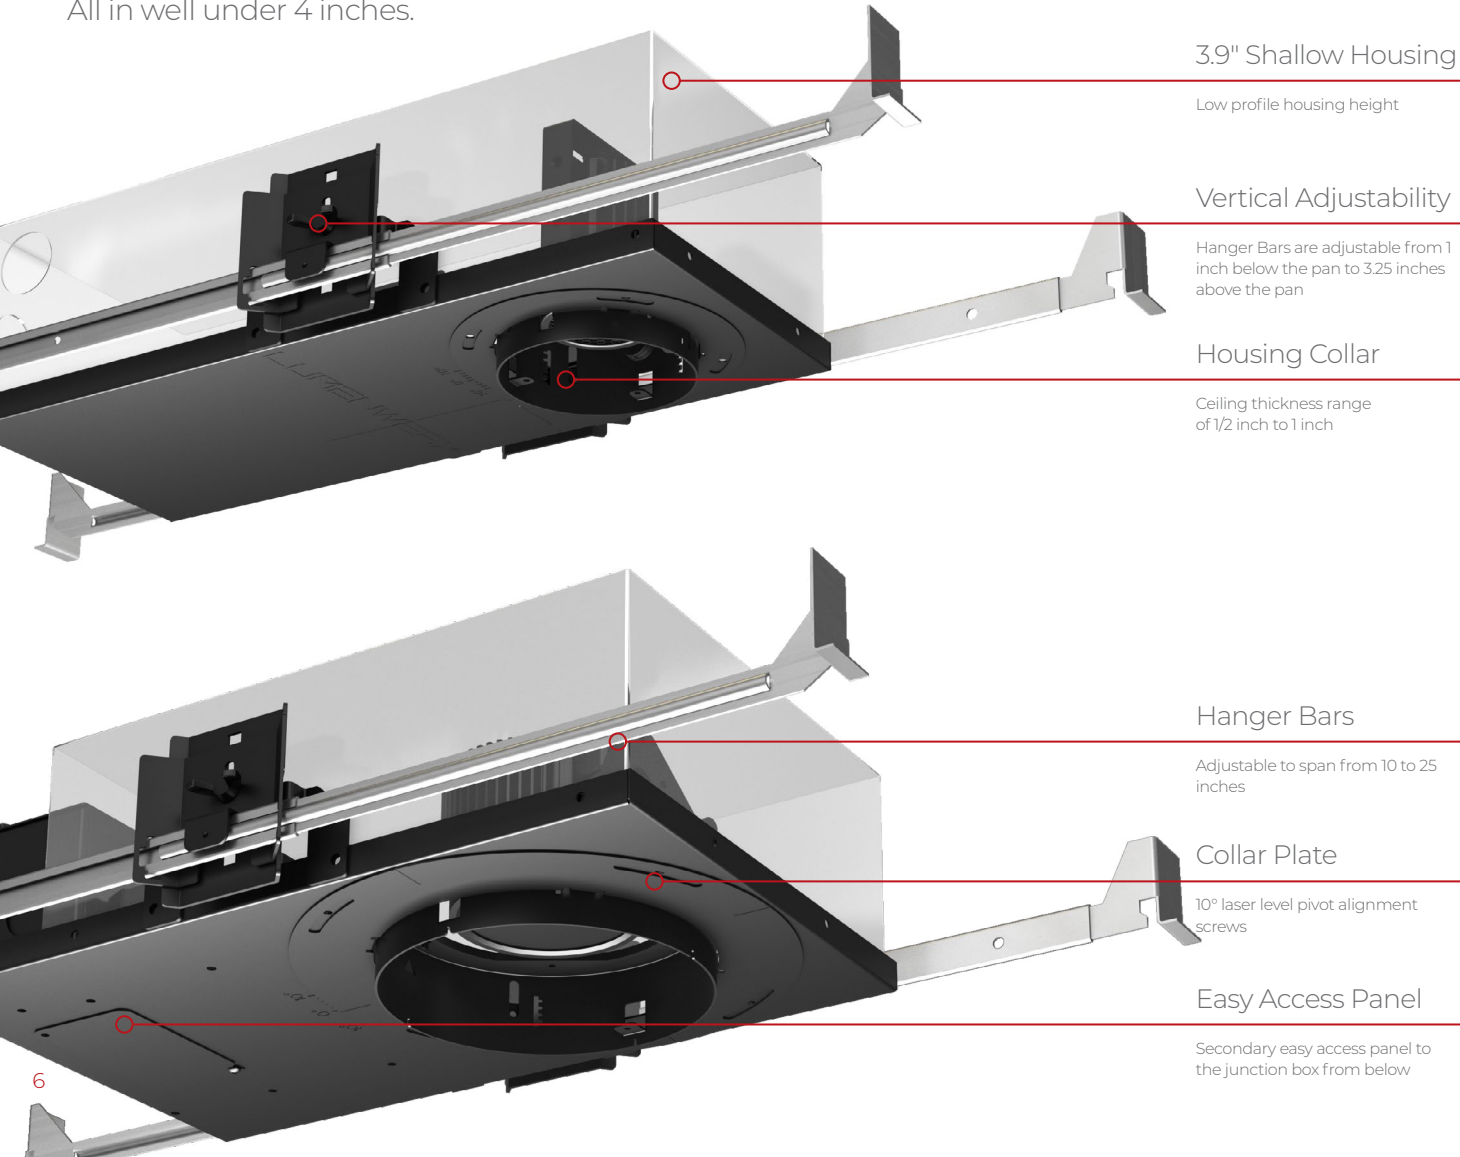

Beautiful On The Ceiling. Just As Exceptional Above.

Solve any challenge above the ceiling with Type IC, Chicago Plenum and Open Frame housings. Manage heat and ensure reliability with a cold-forged static aluminum assembly that lasts a lifetime. Customize lumen output with our programmable, proprietary LumenWerx Light Engine. All in well under 4 inches.

3.9"

Recessed
Depth

3.9" Shallow Housing

Low profile housing height

Vertical Adjustability

Hanger Bars are adjustable from 1 inch below the pan to 3.25 inches above the pan

Housing Collar

Ceiling thickness range of 1/2 inch to 1 inch

Hanger Bars

Adjustable to span from 10 to 25 inches

Collar Plate

10° laser level pivot alignment screws

Easy Access Panel

Secondary easy access panel to the junction box from below

A Full Spectrum of Drivers.

With the flexibility you've come to expect from LumenWerx, Voilà is supported by a full range of set and programmable drivers for any electrical system as well as Lutron and Emergency configurations.