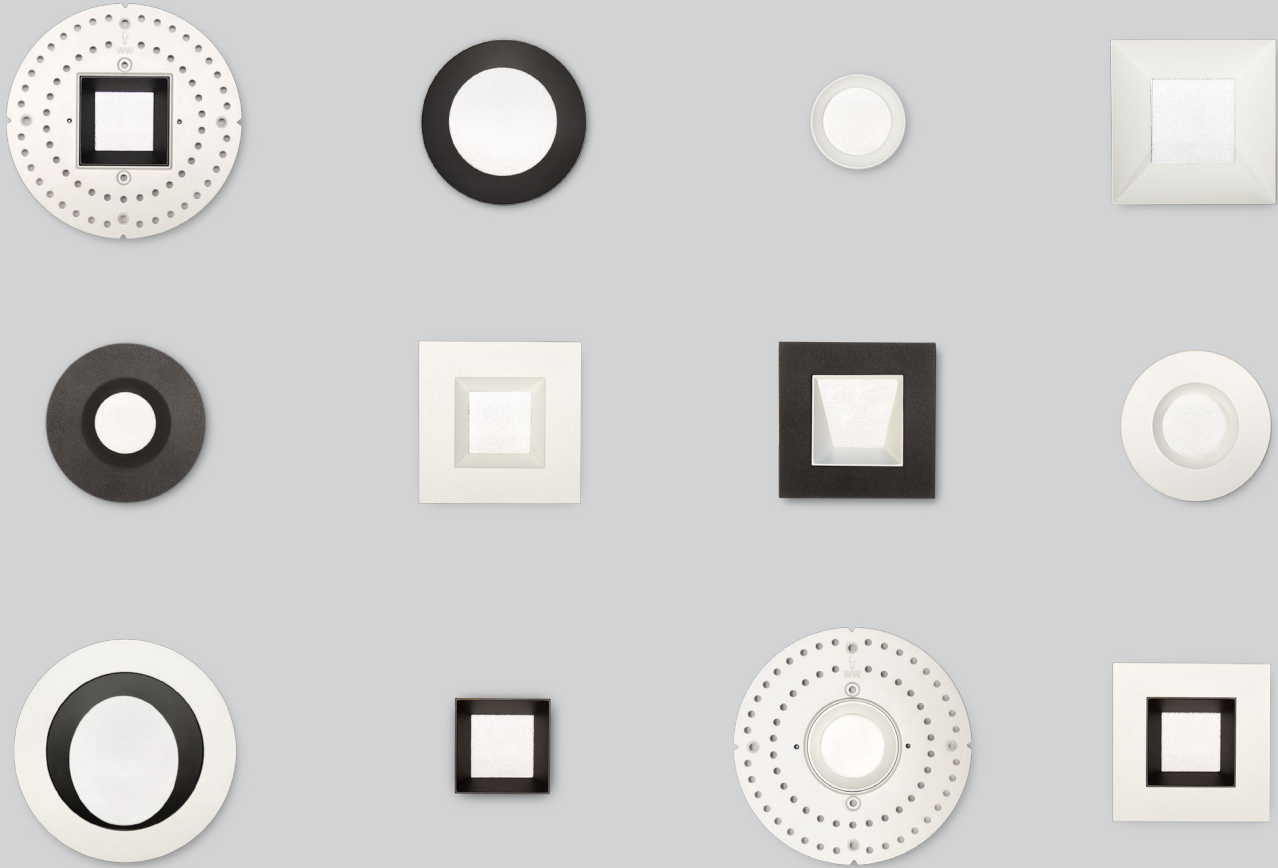

A One Of A Kind Combination:
Unrivaled Craftsmanship & Innovation Beyond Compare.

Proud to be North America's fastest-growing lighting company, our versatile and varied luminaires are designed to meet your every need. Have a custom request? With R&D laboratories and manufacturing in-house, every product is built to order with rapid turnaround, supporting you every step of the way.

LUMENWERX

3737 Cote Vertu St-Laurent
Quebec, Canada H4R 2C9
(514) 225-4304

www.lumenwerx.com