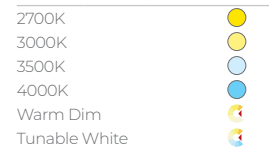

Delivered 1110-2800lm
14-28 Watts
98 LPW

Programmable Lumen Outputs
0-10V, TRIAC, & ELV
eldoLED
Lutron
Integral Emergency Battery Pack

4" Square

3.55"

Fixed, Adjustable, & Wall Wash

Delivered 1110-2490lm
14-28 Watts
87 LPW