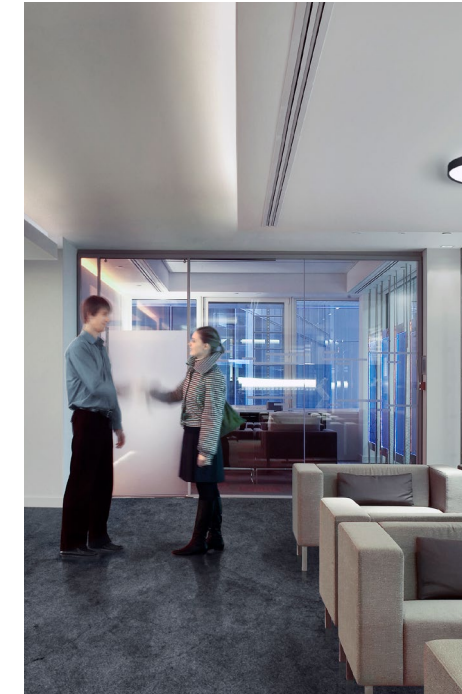

ChromaWerx. A Whole New World of Color.

Whatever the application, our one- and two-channel solutions allow simple, reliable, complete color control, making LumenWerx your choice for delivering luminaire design, performance quality, and color brilliance.

85+
Maintained CRI

Dim to Warm with Sola.

ChromaWerx Sola provides one-channel control to keep spaces warm and welcoming. Mirroring the effect of traditional incandescent, Sola dims from 3500K to 2200K letting you transition any space from corporate to cozy.

Tuneable White with Duo.

ChromaWerx Duo's two-channel control balances interior light with natural light as it changes hue over the course of the day, optimizing comfort from day to night.

Ranging from 2700K to 6500K Duo adapts to meet your unique requirements. Studies show; ChromaWerx Duo can improve health and well-being by improving sleep quality and boosting productivity, all while reducing energy costs in the worlds of business, education, healthcare, and beyond.