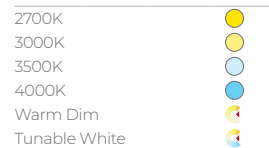

2" Square

2.00"

Fixed, Adjustable, & Wall Wash

Delivered 470-1190lm
7-14 Watts
86 LPW

Fixed Lumen Outputs
0-10V, TRIAC, & ELV
Remote
Lutron, eldoLED and other drivers
Emergency Battery Pack