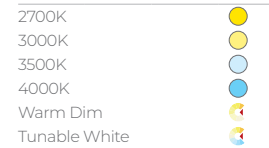

Delivered 1110-2800lm
14-28 Watts
98 LPW

Programmable Lumen Outputs
0-10V, TRIAC, & ELV
eldoLED
Lutron
Integral Emergency Battery Pack

4" Square

3.55"

Fixed, Adjustable, & Wall Wash

Delivered 1110-2490lm
14-28 Watts
87 LPW