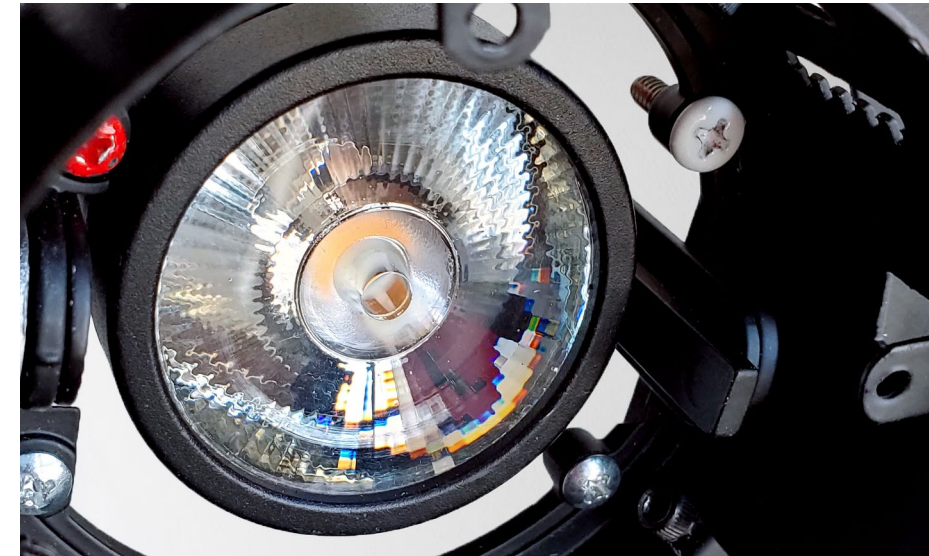

Voilà.

/(v)wa'la/

DOWNLIGHTING BY
LUMENWERX

Designed From The Ground Up. The Sky's The Limit.

Introducing LumenWerx point source family:
a new class of downlights and cylinders built with
the singular innovation, impeccable optics and
precision craftsmanship you've come to expect.

Proprietary HyFlex™ Optics.

A unique quad-tiered optical
system enables ultimate beam
control, multiple beam patterns
and complete field adjustability,
all from a single luminaire.

Proven Performance.

With industry-leading LEDs tested
to guarantee optimal chromatic
consistency and sterling reliability,
Voilà delivers stunning color, with
custom modules and color tuning
available as needed.