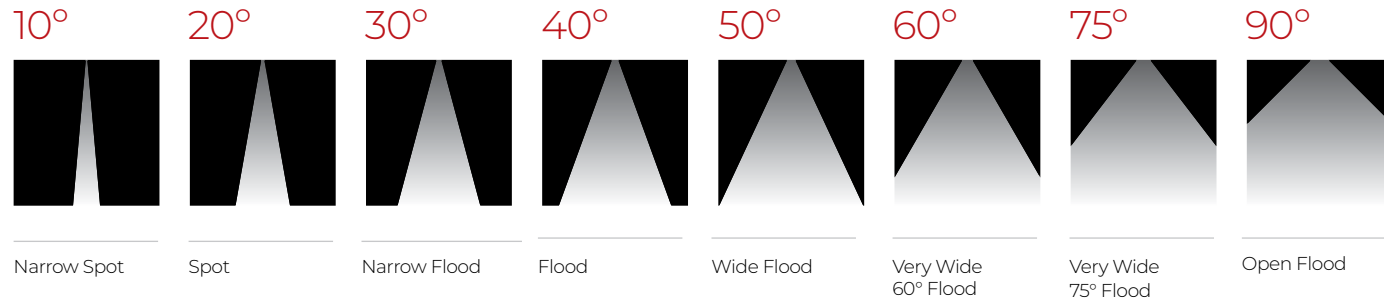

Field Changeable Beam Angles

 10° - 90° Beam Angles
Available in Fixed, Adjustable

Wall Wash

Optional optical accessories
Linear spread lens, Hex Louver & Color Filters

Color Control - Chromawerx
Dim to Warm Sola & Tunable White Duo