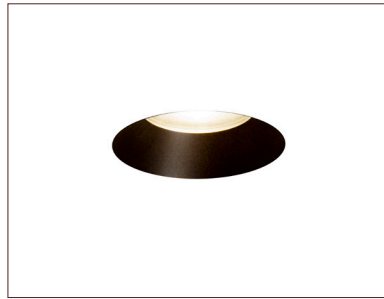

Voilà 4 Downlight, Round