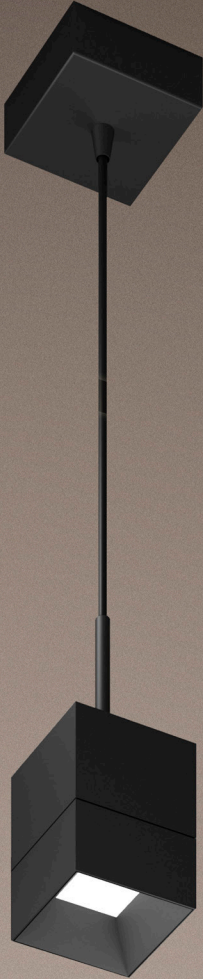

Integral Driver Canopy*

Integral driver only.

* Please consult specification sheets for canopy details and limitations.