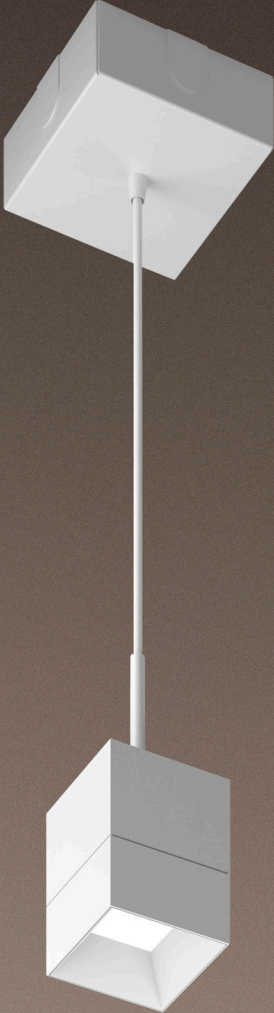

# Voilà Cylinders & Cuboids

To offer you variety and versatility, we have added two new sizes to the cylinder and cuboid groups of our highly coveted Voilà family. At 4.5-inch and 6-inch heights, these fixtures provide the same exemplary design elements for which Voilà has been recognized and celebrated since its launch. These new sizes, along with our popular 9-inch cylinder, allow for more design options.

- **2" and 4" diameter**
- **128 lm/W**
- **3 heights**  
4.5", 6" and 9"
- **2 mounting types**  
Surface and pendant

PoE and Bios technology available

NEW

4.5 in

## **Control protocols**

0-10V, TRIAC, ELV, eldoLED, Lutron, DMX, DALI

**Regular Canopy\***

Integral (9" only)  
or remote driver (4.5", 6" and 9").

**Conduit Feed Canopy\***

Integral (9" only) or  
remote driver (4.5", 6" and 9").  
For surface mounted J-box.

# Voilà family design solutions

Lighting options are plentiful with the Voilà suite of downlights, cylinders, and cuboids, from industry-leading wall wash optics to full downlight adjustability to beam angles ranging from 10° to 90° to pendants as focal points or props in your lighting story. Plus, applications abound with Sola, Duo, and Bios LED. Shape up your space with variety, style, and performance – Voilà!