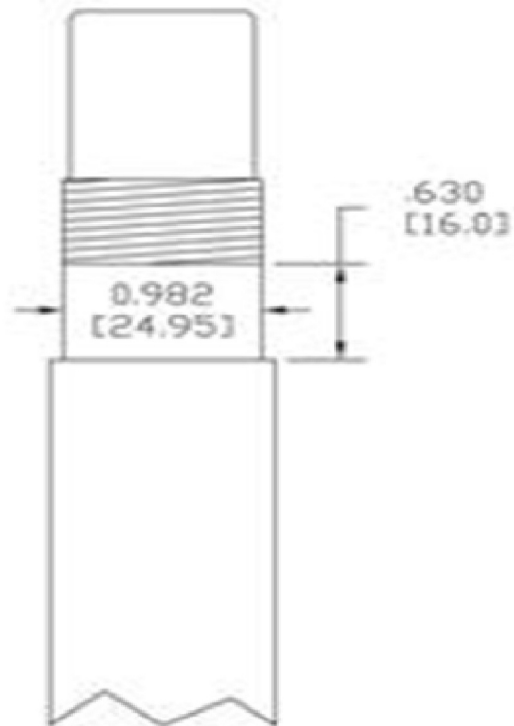

ALL BALLS
Better Bearings & Components

The Industry's Deepest,
Broadest Product Range.

www.GOallballs.com

TEK-TIP

CATEGORY:

Steering Bearing

DESCRIPTION:

Pre 1979 Steering Stem Modification

All Balls Racing Products

822 North Reading Avenue P.O. Box 437
New Berlinville, PA 19545
Phone: (888) 228-3323 or (610) 473-0505
Fax: (888) 552-0557 or (610) 473-8411

STOCK STEERING STEM

MODIFIED STEERING STEM

In order to install tapered bearings on early Suzuki's it may be necessary to modify the steering stem as per this sketch. When the stem is modified verify the bearing will slip into place.