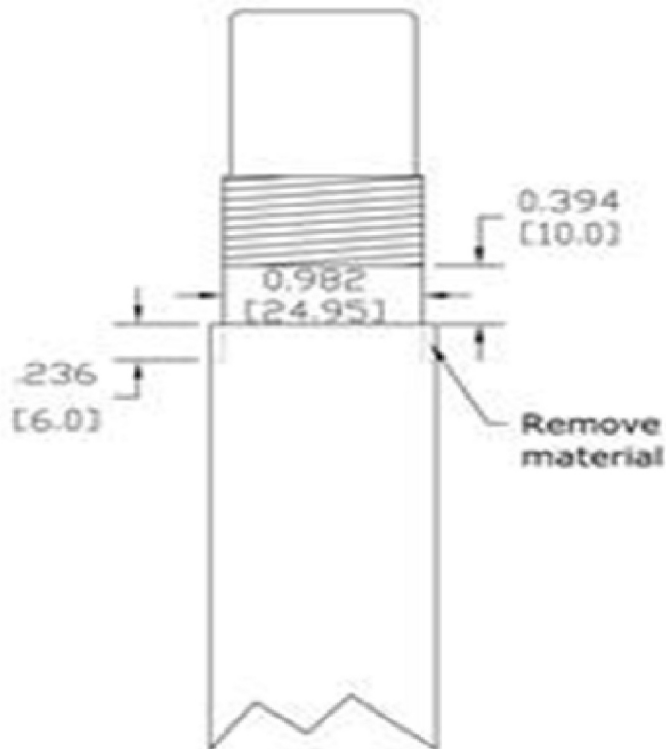

ALL BALLS
Better Bearings & Components

The Industry's Deepest,
Broadest Product Range.

www.GOallballs.com

TEK-TIP

CATEGORY:

Steering Bearing

DESCRIPTION:

Pre 1979 Steering Stem Modification

All Balls Racing Products

822 North Reading Avenue P.O. Box 437
New Berlinville, PA 19545
Phone: (888) 228-3323 or (610) 473-0505
Fax: (888) 552-0557 or (610) 473-8411

STOCK STEERING STEM

MODIFIED STEERING STEM

In order to install tapered bearings on early Suzuki's it may be necessary to modify the steering stem as per this sketch. When the stem is modified verify the bearing will slip into place.