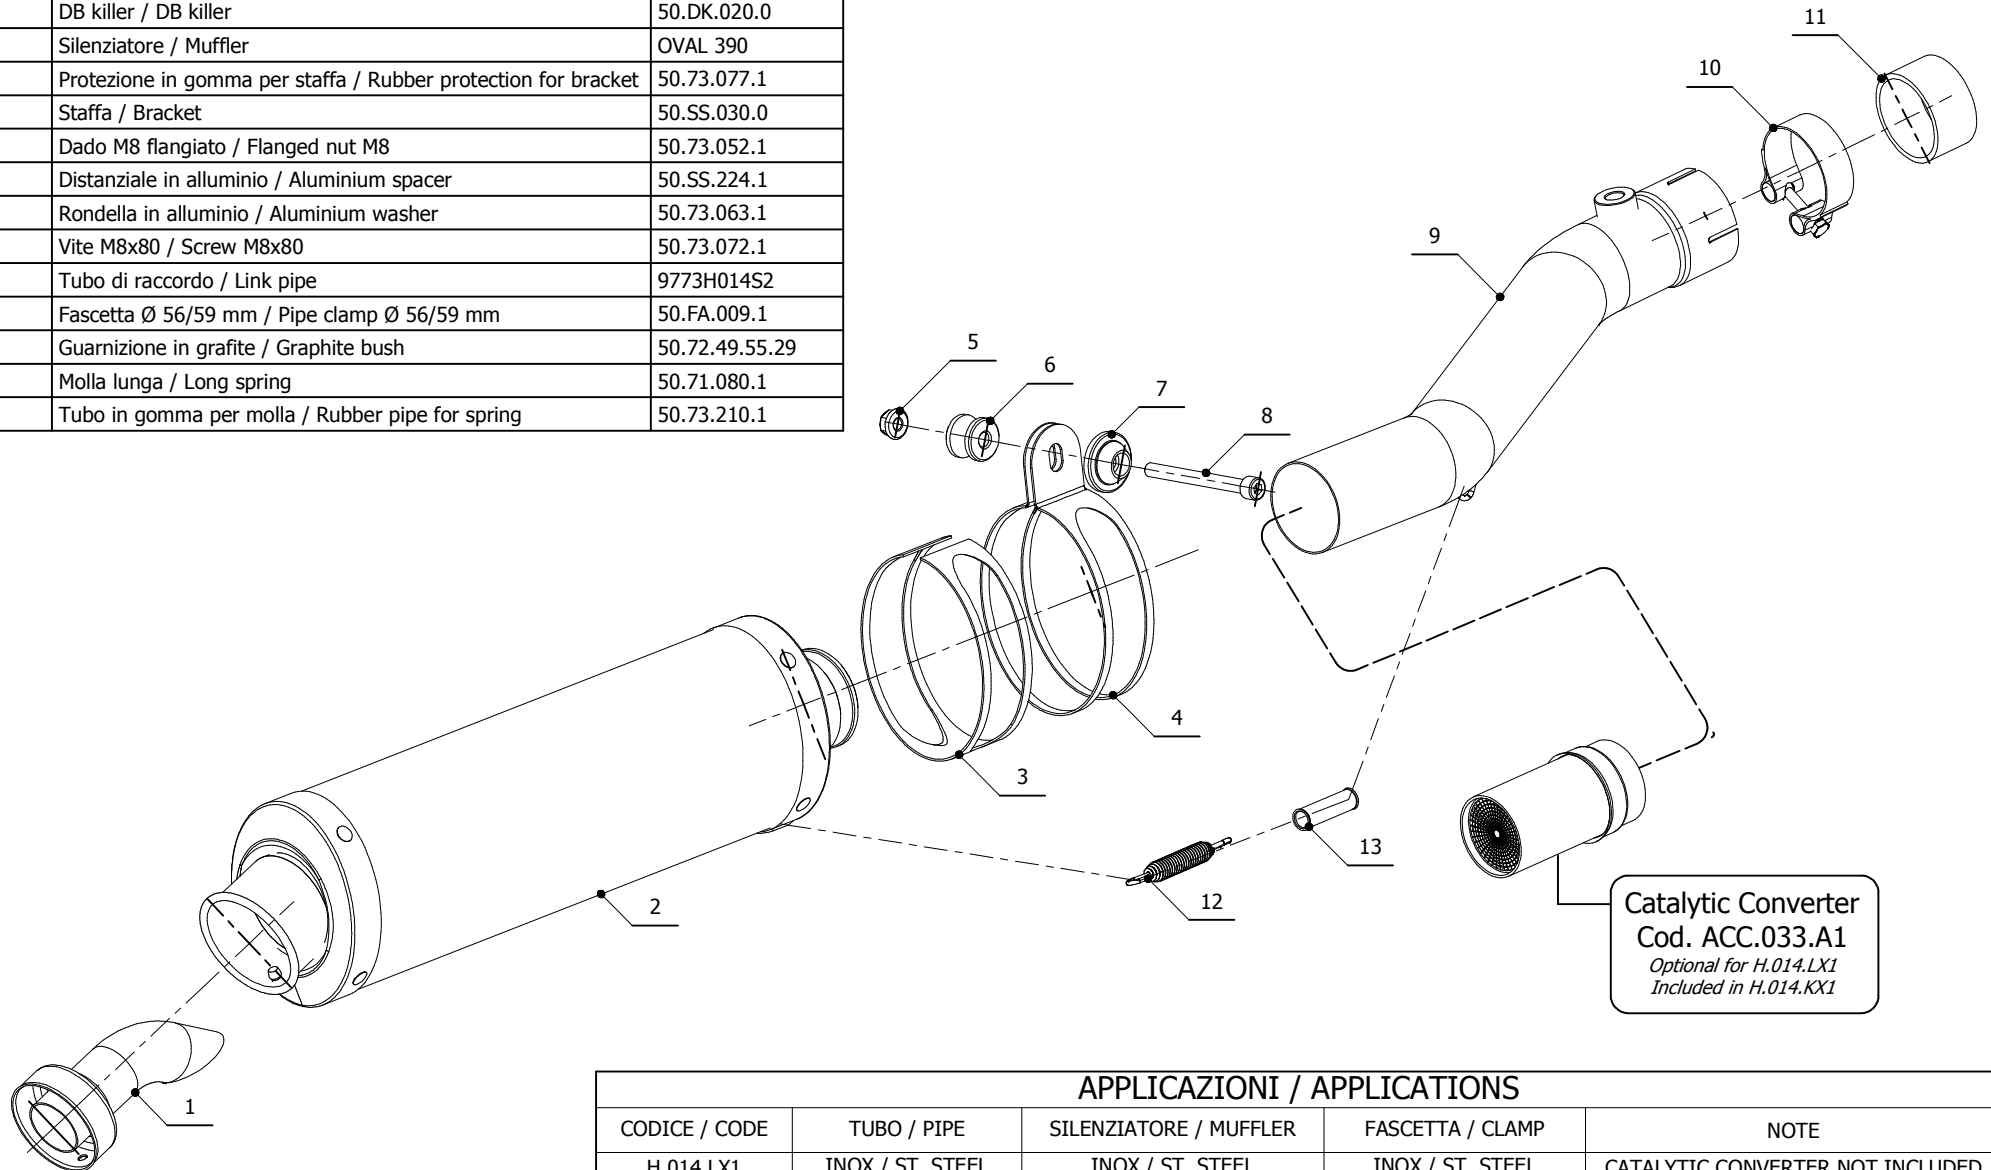

MODEL HONDA CBR 600 FS

YEAR 2001 - 2003

LINE SLIP ON

MUFFLER OVAL

SCHEMATIC

ELENCO PARTI / PARTS LIST

#	QTÀ / QTY	DESCRIZIONE / DESCRIPTION	CODICE / CODE
1	1	DB killer / DB killer	50.DK.020.0
2	1	Silenziatore / Muffler	OVAL 390
3	1	Protezione in gomma per staffa / Rubber protection for bracket	50.73.077.1
4	1	Staffa / Bracket	50.SS.030.0
5	1	Dado M8 flangiato / Flanged nut M8	50.73.052.1
6	1	Distanziale in alluminio / Aluminium spacer	50.SS.224.1
7	1	Rondella in alluminio / Aluminium washer	50.73.063.1
8	1	Vite M8x80 / Screw M8x80	50.73.072.1
9	1	Tubo di raccordo / Link pipe	9773H014S2
10	1	Fascetta Ø 56/59 mm / Pipe clamp Ø 56/59 mm	50.FA.009.1
11	1	Guarnizione in grafite / Graphite bush	50.72.49.55.29
12	1	Molla lunga / Long spring	50.71.080.1
13	1	Tubo in gomma per molla / Rubber pipe for spring	50.73.210.1

Catalytic Converter
Cod. ACC.033.A1
Optional for H.014.LX1
Included in H.014.KX1

APPLICAZIONI / APPLICATIONS

CODICE / CODE	TUBO / PIPE	SILENZIATORE / MUFFLER	FASCETTA / CLAMP	NOTE
H.014.LX1	INOX / ST. STEEL	INOX / ST. STEEL	INOX / ST. STEEL	CATALYTIC CONVERTER NOT INCLUDED
H.014.KX1	INOX / ST. STEEL	INOX / ST. STEEL	INOX / ST. STEEL	CATALYTIC CONVERTER INCLUDED