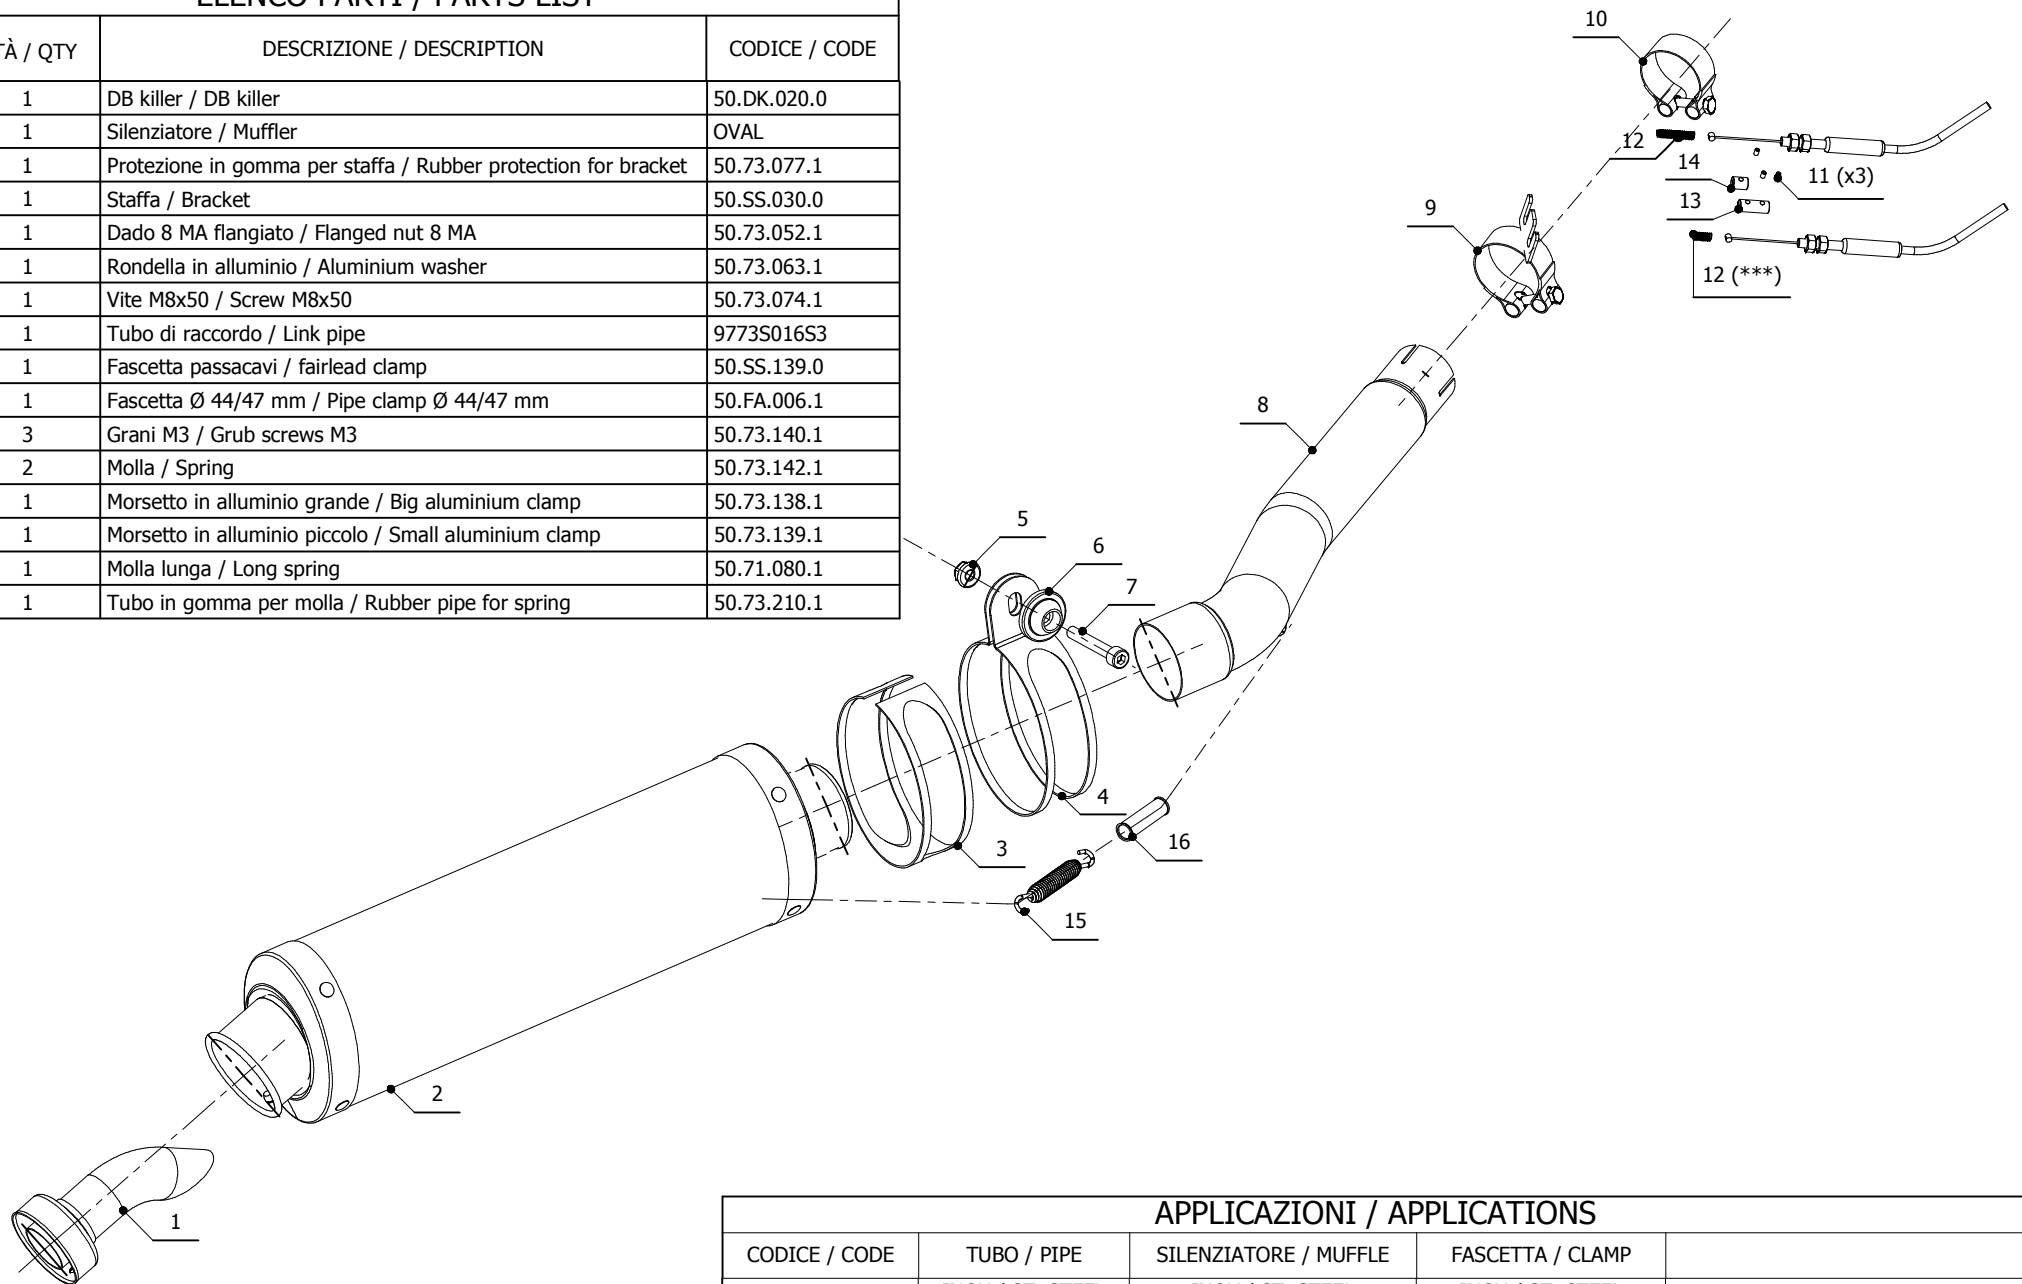

MODEL SUZUKI GSX-R 1000

YEAR 2005-2006

LINE SPORT

MUFFLER OVAL

SCHEMATIC

ELENCO PARTI / PARTS LIST

#	QTÀ / QTY	DESCRIZIONE / DESCRIPTION	CODICE / CODE
1	1	DB killer / DB killer	50.DK.020.0
2	1	Silenziatore / Muffler	OVAL
3	1	Protezione in gomma per staffa / Rubber protection for bracket	50.73.077.1
4	1	Staffa / Bracket	50.SS.030.0
5	1	Dado 8 MA flangiato / Flanged nut 8 MA	50.73.052.1
6	1	Rondella in alluminio / Aluminium washer	50.73.063.1
7	1	Vite M8x50 / Screw M8x50	50.73.074.1
8	1	Tubo di raccordo / Link pipe	9773S016S3
9	1	Fascetta passacavi / fairlead clamp	50.SS.139.0
10	1	Fascetta Ø 44/47 mm / Pipe clamp Ø 44/47 mm	50.FA.006.1
11	3	Grani M3 / Grub screws M3	50.73.140.1
12	2	Molla / Spring	50.73.142.1
13	1	Morsetto in alluminio grande / Big aluminium clamp	50.73.138.1
14	1	Morsetto in alluminio piccolo / Small aluminium clamp	50.73.139.1
15	1	Molla lunga / Long spring	50.71.080.1
16	1	Tubo in gomma per molla / Rubber pipe for spring	50.73.210.1

*** Tagliare a metà la molla / Cut in half the spring

APPLICAZIONI / APPLICATIONS

CODICE / CODE	TUBO / PIPE	SILENZIATORE / MUFFLE	FASCETTA / CLAMP
S.016.LX1	INOX / ST. STEEL	INOX / ST. STEEL	INOX / ST. STEEL