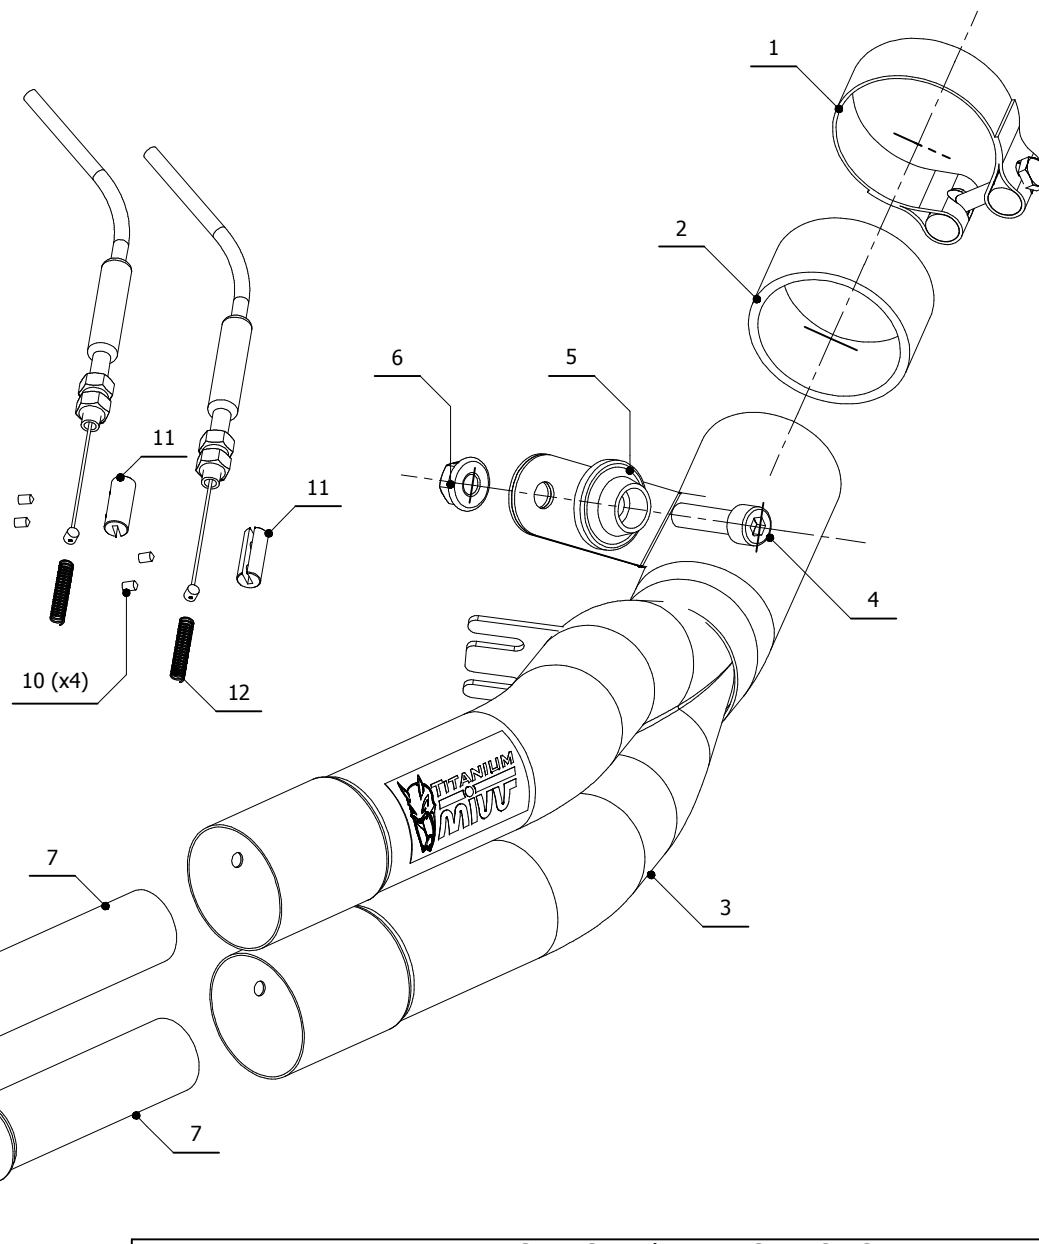

MODEL KAWASAKI Z 750

YEAR 2007-->

LINE SPORT

MUFFLER DOUBLE GUN

SCHEMATIC

ELENCO PARTI / PARTS LIST

#	QTÀ / QTY	DESCRIZIONE / DESCRIPTION	CODICE / CODE
1	1	Fascetta Ø 56/59 mm / Pipe clamp Ø 56/59 mm	50.FA.009.1
2	1	Guarnizione in grafite / Graphite bush	50.72.49.55.29
3	1	Silenziatore / Muffler	DOUBLE GUN
4	1	Vite M8x30 / Screw M8x30	50.73.219.1
5	1	Rondella in alluminio nera / Black aluminium washer	50.73.221.1
6	1	Dado 8 MA flangiato / Flanged nut 8 MA	50.73.052.1
7	2	DB killer / DB killer	50.DK.059.0
8	2	Dado M5 / M5 nut	50.73.267.1
9	2	Vite M5 x 8 / Screw M5 x 8	50.73.459.1
10	4	Grani M3 / Grub screws M3	50.73.140.1
11	2	Morsetto in alluminio / Aluminium clamp	50.73.138.1
12	2	Molla / Spring	50.73.142.1

APPLICAZIONI / APPLICATIONS

CODICE / CODE	TUBO / PIPE	SILENZIATORE / MUFFLER	
K.018.SDG	---	TITANIO / TITANIUM	---